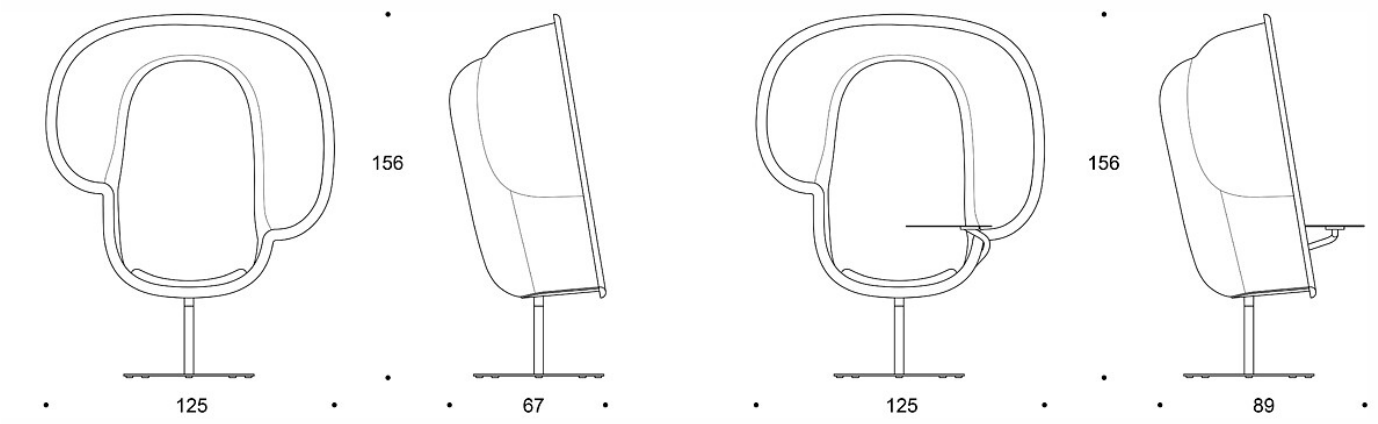

MATERIAL DESCRIPTION:

Seat: more than 60% recycled PET felt

Seat colours: dark grey, light grey or light brown

Upholstered seat cushion

Disc base: painted black, white, greige or Inspiring Colours

Turning side table: painted black, white, greige or Inspiring Colours

Felt glides

PRODUCT CODE NUMBER:

671229

ACCESSORIES:

Swivel side table

Dimensional drawing:

Standard materials: