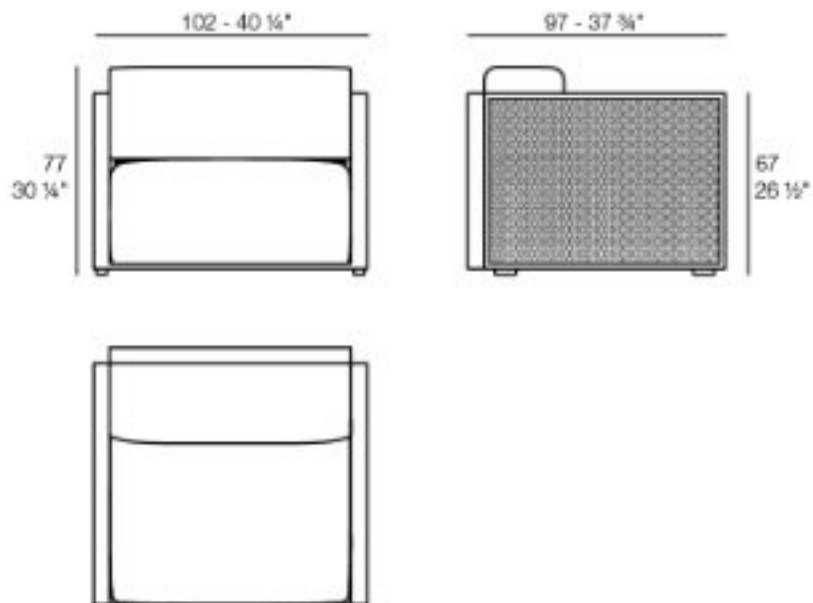

Weight: 36.72 Kg

THE FACTORY Butaca  
THE FACTORY Armchair