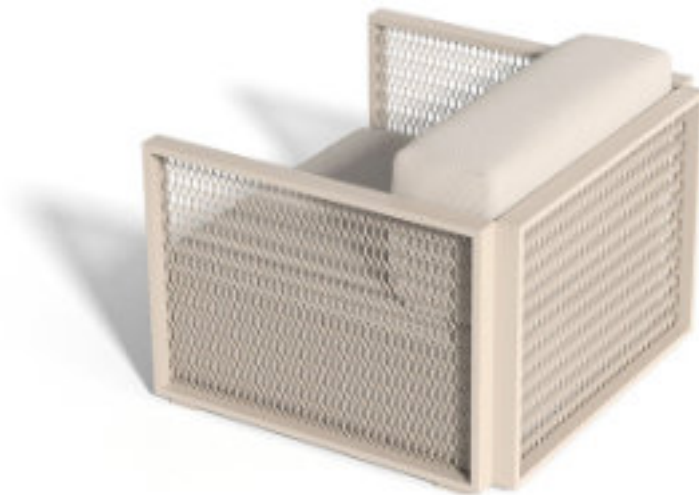

## The factory lounge chair

by Ramón Esteve

The Factory Collection, designed by Ramon Esteve for Vondom, is **characterized by the aluminum profile and the “deployé” mesh**. Discover this collection of aluminium furniture composed of a modular sofa, an armchair, a lounger, a side table, a lamp, a coffee table, a high table, chairs, and a room divider.

### Description

Made from aluminum and with a very comfortable padding. Our fabrics are available in a wide range of colours and very pleasant to touch. This collection is suitable for an indoor and an outdoor use.