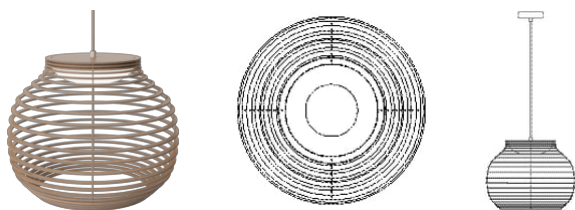

## Specifications

<b>Country of origin</b>	<b>Energy classification</b>	<b>Shade Width</b>	<b>Diameter</b>	<b>Height</b>	<b>Cord</b>
China	G	44 cm	44.70 cm	34.90 cm	3 m Dark Beige Textile cord
<b>LED</b>	<b>Dimmable</b>	<b>Light source included</b>	<b>Burning hours</b>	<b>Lumen</b>	<b>Kelvin</b>
Yes	No	Yes	30,000 h	1,260 lm	3,000 k
<b>Watt</b>	<b>Ra (CRI)</b>	<b>Hz</b>	<b>IP Rating</b>	<b>Classification</b>	<b>Replaceable lightsource</b>
15 W	92 Ra (CRI)	50 Hz	20 IP	Class I	Yes
<b>Ceiling cap color</b>	<b>Ceiling cap dimensions</b>	<b>Producer</b>	<b>Wood Due Diligence</b>	<b>The parcel's measurements</b>	
Dark Beige	12.50 cm 3 cm	Nine United Scandinavia A/S	Shade, Oak, The United States of America	The parcel's measurements 1: 0.04 m <sup>3</sup> , 4.0 kg (D 16.0 cm, W 52.5 cm, H 53.5 cm))	