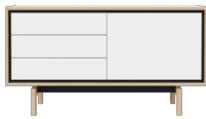

White pigmented oiled oak