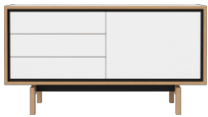

Base

Oiled oak, Solid