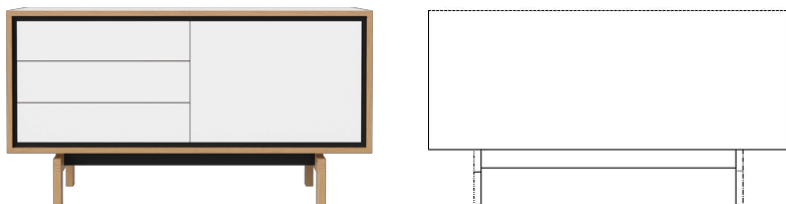

BOLIA

04-052-05

Floow sideboard - Small

Specifications

Country of origin	Assembly	Width	Height	Depth	Producer
Slovenia	Legs/Base to be mounted	136 cm	73 cm	50 cm	SANYEI SCANDINAVIA A/S

The parcel's measurements

The parcel's measurements 1: 0.46 m³, 67.0 kg
(D 56.0 cm, W 141.0 cm, H 58.0 cm)

Test and certifications

FSC® C165134

TSCA Title VI compliant

The mark of
responsible forestry

04-052-05

Floow sideboard - Small

Width 136 cm
Depth 50 cm
Height 73 cm
Producer SANYEI SCANDINAVIA A/S

The parcel's measurements
The parcel's measurements 1: 0.46 m3, 67.0 kg
(D 56.0 cm, W 141.0 cm, H 58.0 cm)

04-052-01

Floow sideboard

Width 202 cm
Depth 50 cm
Height 73 cm
Producer SANYEI SCANDINAVIA A/S

The parcel's measurements
The parcel's measurements 1: 0.66 m3, 85.0 kg
(D 56.0 cm, W 204.0 cm, H 58.0 cm)

Materials and surfaces

Frame

Oiled oak

White pigmented oiled oak

Front

White laminate

Oiled oak