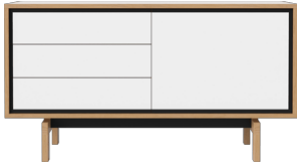

Flow series

Designed by Michael H. Nielsen, Denmark

Flow is named after its sleek frame, which alludes a flowy and airy impression. The solid frame has an elegant appearance and comes in different surfaces, materials and heights, nurturing creativity and allowing for complete flexibility that renders a true piece of art fitted to your home. The mortise-and-tenon joints that connect all corners emphasise the traditional craftsmanship and high carpentry quality that Flow is made of.

BOLIA

04-052-05

Floow sideboard - Small

Specifications

Country of origin	Assembly	Width	Height	Depth	Producer
Slovenia	Legs/Base to be mounted	136 cm	73 cm	50 cm	SANYEI SCANDINAVIA A/S

The parcel's measurements

The parcel's measurements 1: 0.46 m³, 67.0 kg
(D 56.0 cm, W 141.0 cm, H 58.0 cm)

Test and certifications

FSC® C165134

TSCA Title VI compliant

The mark of
responsible forestry

04-052-05

Floow sideboard - Small

Width 136 cm
Depth 50 cm
Height 73 cm
Producer SANYEI SCANDINAVIA A/S

The parcel's measurements
The parcel's measurements 1: 0.46 m3, 67.0 kg
(D 56.0 cm, W 141.0 cm, H 58.0 cm)

04-052-01

Floow sideboard

Width 202 cm
Depth 50 cm
Height 73 cm
Producer SANYEI SCANDINAVIA A/S