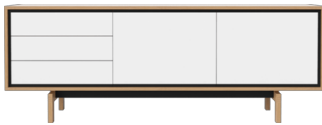

04-052-05

Floow sideboard - Small

Width 136 cm
Depth 50 cm
Height 73 cm
Producer SANYEI SCANDINAVIA A/S

The parcel's measurements
The parcel's measurements 1: 0.46 m3, 67.0 kg
(D 56.0 cm, W 141.0 cm, H 58.0 cm)

04-052-01

Floow sideboard

Width 202 cm
Depth 50 cm
Height 73 cm
Producer SANYEI SCANDINAVIA A/S

The parcel's measurements
The parcel's measurements 1: 0.66 m3, 85.0 kg
(D 56.0 cm, W 204.0 cm, H 58.0 cm)

Materials and surfaces

Frame

Front

Base