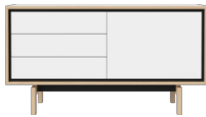

White pigmented oiled oak, Solid