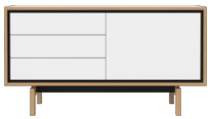

Materials and surfaces

Frame

Oiled oak