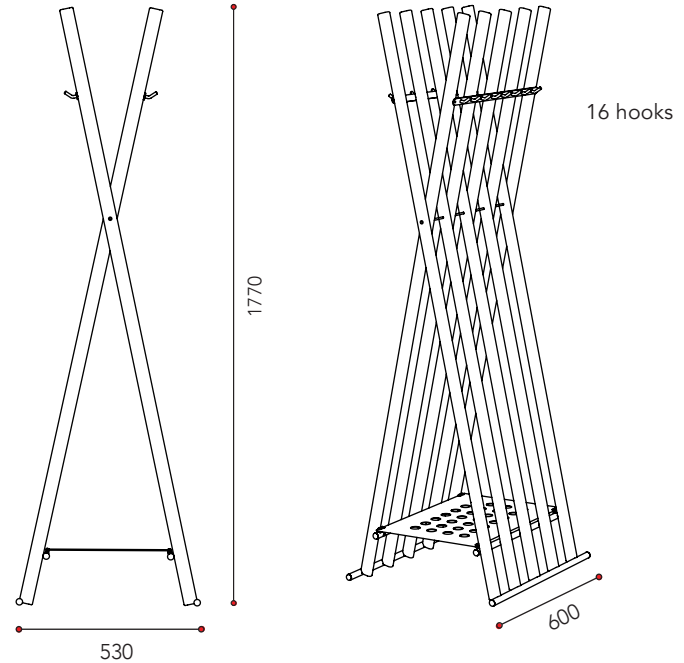

LinkkuWood

As the name Linkku ("Jackknife") states, Linkku can be fitted into a small space. It is excellent for temporary use, but it can also be used in more demanding venues and events.

Simple articulated coat rack

More details in colour table

Design Timo A. Pehkonen 2010

DESIGN FROM FINLAND