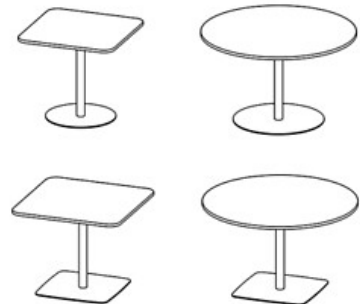

Spot

Universal table with round and square disc base

Design — Iiro Viljanen

Spot tables are suitable for a wide range of uses as they are available in a variety of sizes and heights, from a standing height table to a low coffee table. Disc base is available in round and square shapes.

PRODUCT CODE NUMBER:

Straight-edged table tops:

494Y60 = ø 60 cm

494Y70 = ø 70 cm

494Y85 = ø 85 cm

494Y105 = ø 105 cm

494Y120 = ø 120 cm

4940606 = 60x60 cm

4942008 = 200x80 cm

Beveled table tops:

494Y60B = ø 60 cm

494Y90B = ø 90 cm

494Y120B = ø 120 cm

4940606B = 60x60 cm

4940909B = 90x90 cm

Dimensional drawing: