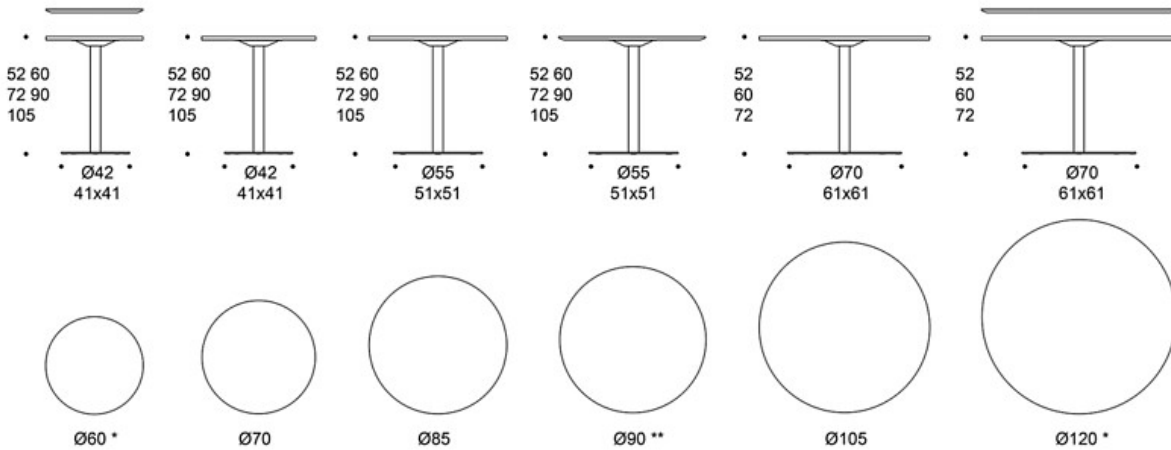

PRODUCT CODE NUMBER:

Straight-edged table tops:

494Y60 = ø 60 cm

494Y70 = ø 70 cm

494Y85 = ø 85 cm

494Y105 = ø 105 cm

494Y120 = ø 120 cm

4940606 = 60x60 cm

4940606Q = 60x60 cm (round corners)

4940808 = 80x80 cm

4940808Q = 80x80 cm (round corners)

4940909 = 90x90 cm

4940909Q = 90x90 cm (round corners)

4941408 = 140x80 cm

4941608 = 160x80 cm

4941808 = 180x80 cm

4942008 = 200x80 cm

Beveled table tops:

494Y60B = ø 60 cm

494Y90B = ø 90 cm

494Y120B = ø 120 cm

4940606B = 60x60 cm

4940909B = 90x90 cm

Dimensional drawing:

* also with a bevelled edge
* myös viistetyllä reunamuodolla
** only with a bevelled edge
** vain viistetyllä reunamuodolla