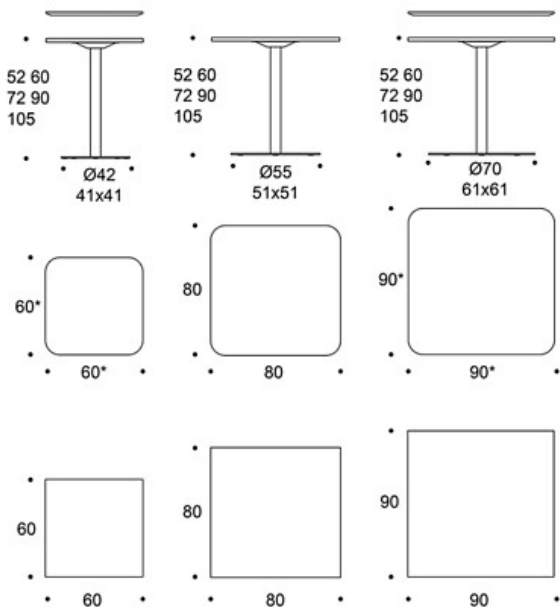

PRODUCT CODE NUMBER:

Straight-edged table tops:

494Y60 = ø 60 cm

494Y70 = ø 70 cm

494Y85 = ø 85 cm

494Y105 = ø 105 cm

494Y120 = ø 120 cm

4940606 = 60x60 cm

4940606Q = 60x60 cm (round corners)

4940808 = 80x80 cm

4940808Q = 80x80 cm (round corners)

4940909 = 90x90 cm

4940909Q = 90x90 cm (round corners)

4941408 = 140x80 cm

4941608 = 160x80 cm

4941808 = 180x80 cm

4942008 = 200x80 cm

Beveled table tops:

494Y60B = ø 60 cm

494Y90B = ø 90 cm

494Y120B = ø 120 cm

4940606B = 60x60 cm

4940909B = 90x90 cm

Dimensional drawing:

* also with a bevelled edge
* myös viistetyllä reunamuodolla
** only with a bevelled edge
** vain viistetyllä reunamuodolla