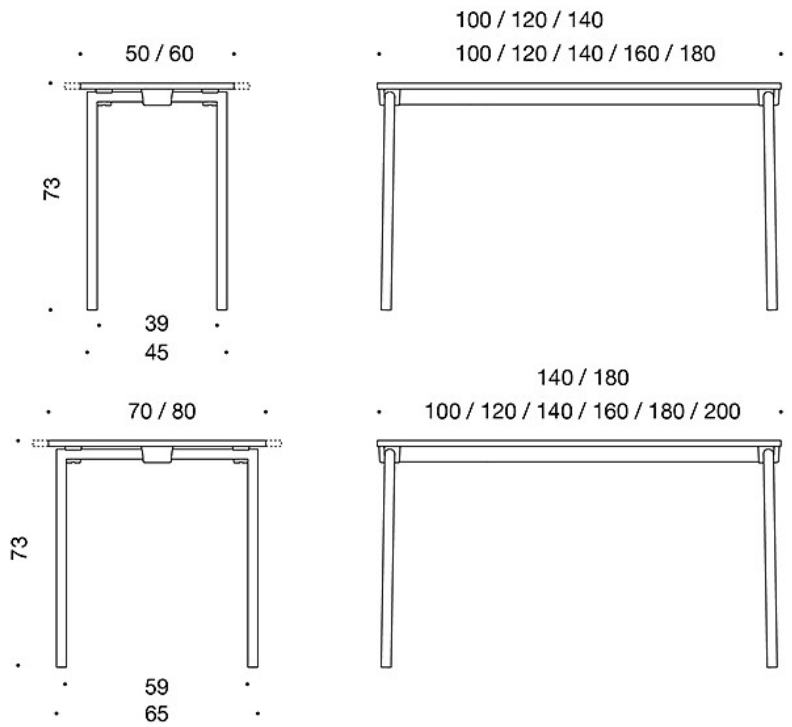

MATERIAL DESCRIPTION:

Table top: white, grey or birch laminate, birch or oak

Steel base: black and white with aluminium rail

ACCESSORIES:

Trolley (max 10 tables)

ADJUSTMENTS:

Foldable, hidden castors on two legs

WEIGHT:

**Size 140x60 cm / Table base 10 kg + table top 12.6 kg =
22,7 kg**

Dimensional drawing:

Dimensional drawing 2: