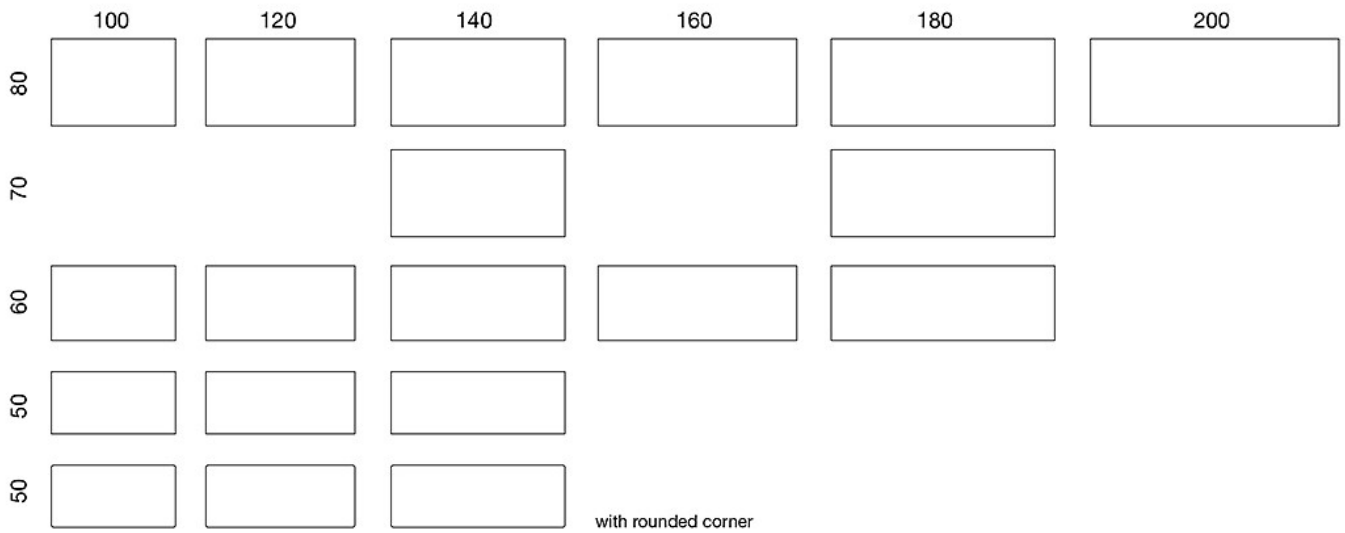

MATERIAL DESCRIPTION:

Table top: white, grey or birch laminate, birch or oak

Steel base: black and white with aluminium rail

ACCESSORIES:

Trolley (max 10 tables)

ADJUSTMENTS:

Foldable, hidden castors on two legs

WEIGHT:

**Size 140x60 cm / Table base 10 kg + table top 12.6 kg =
22,7 kg**

Dimensional drawing:

Dimensional drawing 2: