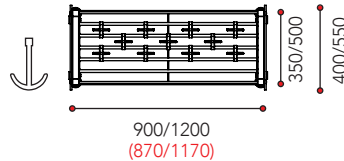

### LobbyTech -rack system

basic section  additional section 

The rack system is a part of the Lobby product family. The product family includes Lobby, -Tech, -Kid, -Junior, -Seat, -Boot, -Wall, -Wall Boot and -Lite racks.

More details  
in colour and  
dimensioning  
table

- 1 Ends**  
- laminated glass  
- metal frame

- 2 Shelves and hooks**  
- shelves coatpainted steel  
- fiberglass reinforced hooks