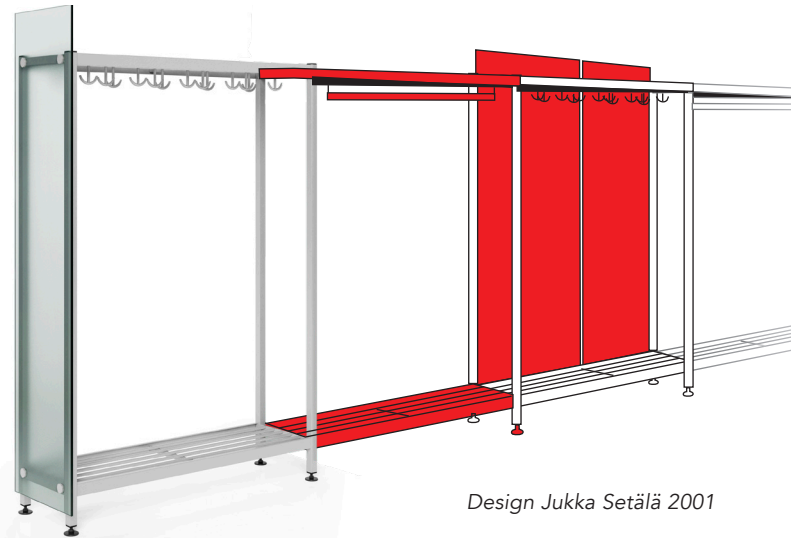

Modifiable coat  
rack for public  
lobbies and  
foyers

## LobbyTech

- You can change the dimensions and configure the structures to suit your space
- The range of available materials and colours ensures that the coat rack always suits the environment
- You can also get LobbyTech with no glass
- You can add more functionalities with accessories.
- The product family includes coat rack systems for public premises, offices, schools and day care centres, as well as compatible shoe racks, seats, vertical coat racks and wall-mounted coat racks
- All Lobby products are manufactured in Finland

### LobbyTech -rack system

basic section  additional section 

The rack system is a part of the Lobby product family. The product family includes Lobby, -Tech, -Kid, -Junior, -Seat, -Boot, -Wall, -Wall Boot and -Lite racks.

More details  
in colour and  
dimensioning  
table

- 1 Ends**  
- laminated glass  
- metal frame

- 2 Shelves and hooks**  
- shelves coatpainted steel  
- fiberglass reinforced hooks