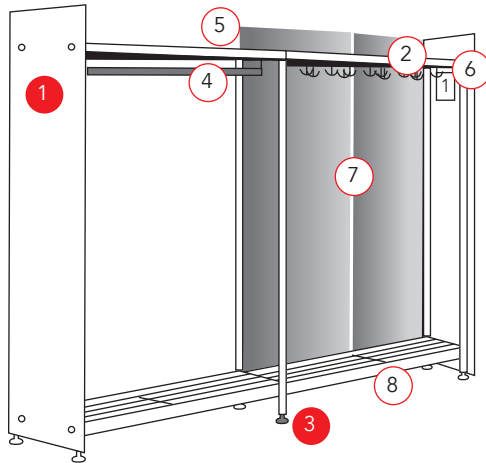

## LobbyTech

- You can change the dimensions and configure the structures to suit your space
- The range of available materials and colours ensures that the coat rack always suits the environment
- You can also get LobbyTech with no glass
- You can add more functionalities with accessories.
- The product family includes coat rack systems for public premises, offices, schools and day care centres, as well as compatible shoe racks, seats, vertical coat racks and wall-mounted coat racks
- All Lobby products are manufactured in Finland

### LobbyTech -rack system

basic section  additional section 

The rack system is a part of the Lobby product family. The product family includes Lobby, -Tech, -Kid, -Junior, -Seat, -Boot, -Wall, -Wall Boot and -Lite racks.

More details  
in colour and  
dimensioning  
table

- 1 Ends**  
- laminated glass  
- metal frame

- 2 Shelves and hooks**  
- shelves coatpainted steel  
- fiberglass reinforced hooks