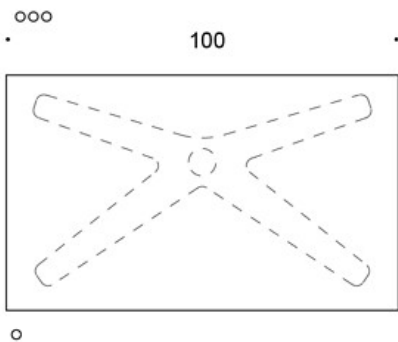

With a gas spring and glides, the height adjustment range is 70 - 115 cm

With a gas spring and lockable castors, the height adjustment range is 72 - 117.5 cm

The height adjustment range of the electrically adjustable desk is 65 - 128 cm

The height adjustment range of the electrically adjustable desk with lockable castors is 67 - 130 cm

FEATURES:

- Gas spring or electric height adjustment
- Lockable castors or adjustable glides
- Rounded corners (oak only with sharp corners)
- Edge strip in laminate tops

Dimensional drawing:

o kansi vain terävillä kulmilla /
top only with sharp corners

oo kansi vain pyöristetyillä kulmilla (r20) /
top only with rounded corners (r20)

ooo kansi terävillä ja pyöristetyillä kulmilla (r20) /
top with sharp and rounded corners (r20)