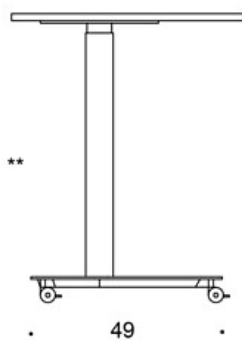

The height adjustment range of the electrically adjustable desk with lockable castors is 67 - 130 cm

FEATURES:

- Gas spring or electric height adjustment
- Lockable castors or adjustable glides
- Rounded corners (oak only with sharp corners)
- Edge strip in laminate tops

Dimensional drawing:

o kansi vain terävillä kulmilla /
top only with sharp corners

oo kansi vain pyöristetyillä kulmilla (r20) /
top only with rounded corners (r20)

ooo kansi terävillä ja pyöristetyillä kulmilla (r20) /
top with sharp and rounded corners (r20)

70-115 *
65-128 **

72-117 *
67-130 **

* kaasujousella / with gas lift

** sähköpilarilla / with electrical lift