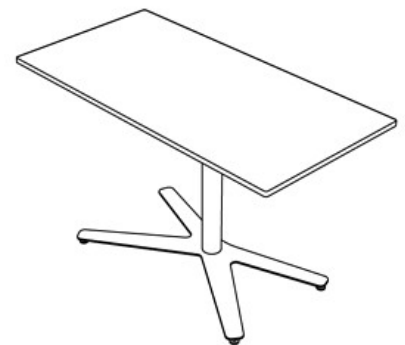

70-115 *
65-128 **

72-117 *
67-130 **