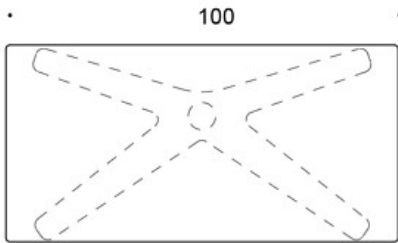

With a gas spring and glides, the height adjustment range is 70 - 115 cm

With a gas spring and lockable castors, the height adjustment range is 72 - 117.5 cm

The height adjustment range of the electrically adjustable desk is 65 - 128 cm

The height adjustment range of the electrically adjustable desk with lockable castors is 67 - 130 cm

FEATURES:

- Gas spring or electric height adjustment
- Lockable castors or adjustable glides
- Rounded corners (oak only with sharp corners)
- Edge strip in laminate tops

Dimensional drawing:

o kansi vain terävillä kulmilla /
top only with sharp corners

oo kansi vain pyöristetyillä kulmilla (r20) /
top only with rounded corners (r20)

ooo kansi terävillä ja pyöristetyillä kulmilla (r20) /
top with sharp and rounded corners (r20)