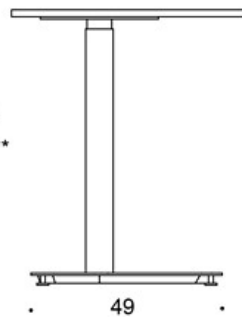

The height adjustment range of the electrically adjustable desk with lockable castors is 67 - 130 cm

FEATURES:

- Gas spring or electric height adjustment
- Lockable castors or adjustable glides
- Rounded corners (oak only with sharp corners)
- Edge strip in laminate tops

Dimensional drawing:

o kansi vain terävillä kulmilla /
top only with sharp corners

oo kansi vain pyöristetyillä kulmilla (r20) /
top only with rounded corners (r20)

ooo kansi terävillä ja pyöristetyillä kulmilla (r20) /
top with sharp and rounded corners (r20)

70-115 *
65-128 **

72-117 *
67-130 **

* kaasujousella / with gas lift

** sähköpilarilla / with electrical lift