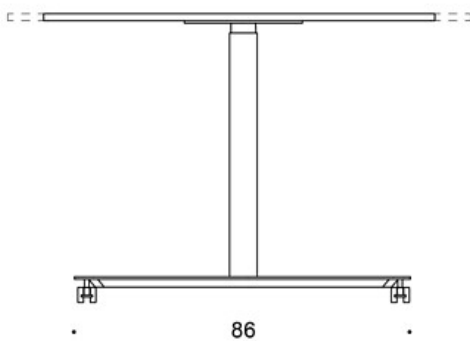

70-115 *
65-128 **

72-117 *
67-130 **