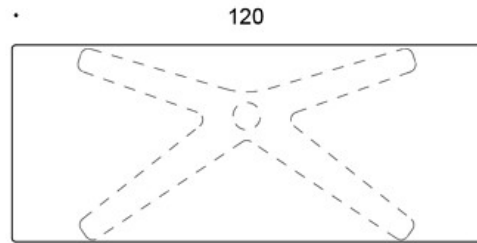

With a gas spring and glides, the height adjustment range is 70 - 115 cm

With a gas spring and lockable castors, the height adjustment range is 72 - 117.5 cm

The height adjustment range of the electrically adjustable desk is 65 - 128 cm

The height adjustment range of the electrically adjustable desk with lockable castors is 67 - 130 cm

FEATURES:

- Gas spring or electric height adjustment
- Lockable castors or adjustable glides
- Rounded corners (oak only with sharp corners)
- Edge strip in laminate tops

Dimensional drawing:

o kansi vain terävillä kulmilla /
top only with sharp corners

oo kansi vain pyöristetyillä kulmilla (r20) /
top only with rounded corners (r20)

ooo kansi terävillä ja pyöristetyillä kulmilla (r20) /
top with sharp and rounded corners (r20)