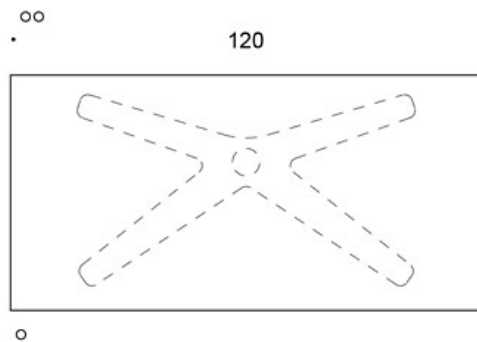

With a gas spring and glides, the height adjustment range is 70 - 115 cm

With a gas spring and lockable castors, the height adjustment range is 72 - 117.5 cm

The height adjustment range of the electrically adjustable desk is 65 - 128 cm

The height adjustment range of the electrically adjustable desk with lockable castors is 67 - 130 cm

FEATURES:

- Gas spring or electric height adjustment
- Lockable castors or adjustable glides
- Rounded corners (oak only with sharp corners)
- Edge strip in laminate tops

Dimensional drawing:

o kansi vain terävillä kulmilla /
top only with sharp corners

oo kansi vain pyöristetyillä kulmilla (r20) /
top only with rounded corners (r20)

ooo kansi terävillä ja pyöristetyillä kulmilla (r20) /
top with sharp and rounded corners (r20)