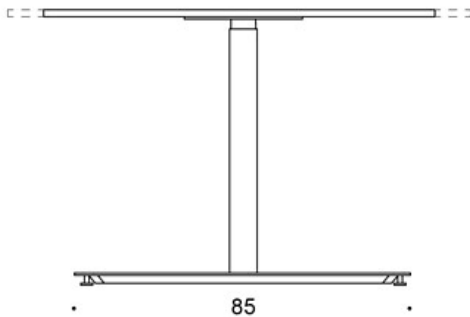

With a gas spring and glides, the height adjustment range is 70 - 115 cm

With a gas spring and lockable castors, the height adjustment range is 72 - 117.5 cm

The height adjustment range of the electrically adjustable desk is 65 - 128 cm

The height adjustment range of the electrically adjustable desk with lockable castors is 67 - 130 cm

FEATURES:

- Gas spring or electric height adjustment
- Lockable castors or adjustable glides
- Rounded corners (oak only with sharp corners)
- Edge strip in laminate tops

Dimensional drawing:

o kansi vain terävillä kulmilla /
top only with sharp corners

oo kansi vain pyöristetyillä kulmilla (r20) /
top only with rounded corners (r20)

ooo kansi terävillä ja pyöristetyillä kulmilla (r20) /
top with sharp and rounded corners (r20)