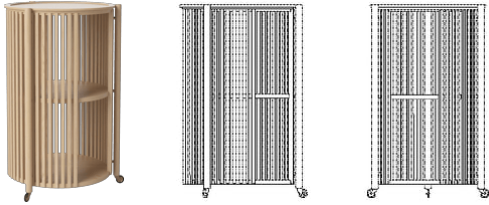

### Specifications

Country of origin	Assembly	Height	Weight	Diameter	Producer
Croatia	Legs/Base to be mounted	88.70 cm	23 kg	54 cm	Spinvalis