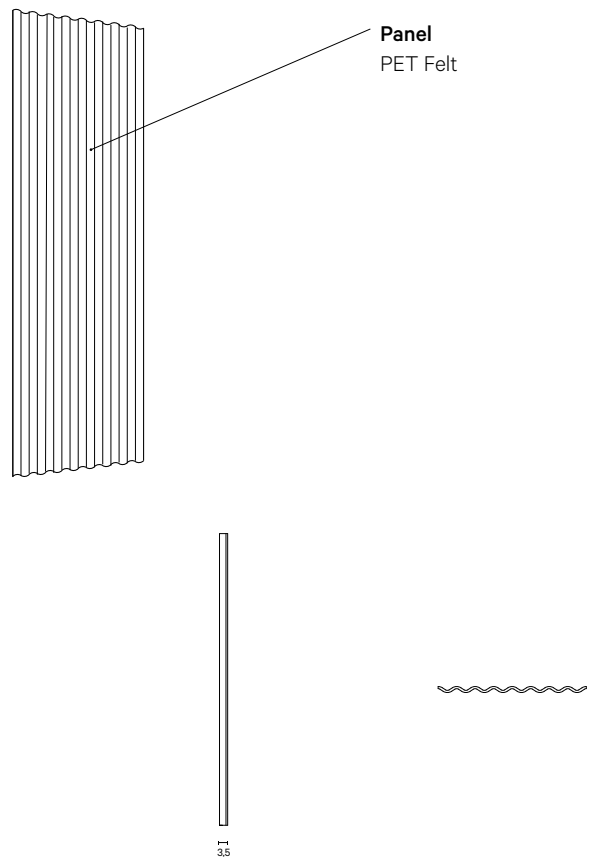

Product overview

Weight 6.8 kg
PET Felt thickness 10 mm

Certifications

- Determination of sound absorption report
- EN 13501-1:2018 Fire classification of construction products and building elements (tested on panels with fire retardant treatment)
- ASTM E 84 Surface Burning Characteristics (tested on panels with fire retardant treatment)

Care & Maintenance

For regular care, we recommend dusting or vacuuming PET Felt occasionally. Most stains can be easily cleaned with water. It is advised to dab the contaminated surface with a dry cloth while it is wet. Do not rub PET Felt to avoid excessive pilling and let the material dry naturally. If water is not sufficient, stubborn stains can be removed with professional cleaning products like the James cleaning set.

Downloads

3D files, technical drawings and Hi-Res images are available in the [Download Library](#) at devorm.nl

Additional information

You can find further maintenance recommendations, warranty terms and corporate information in the [Information bank](#) at devorm.nl