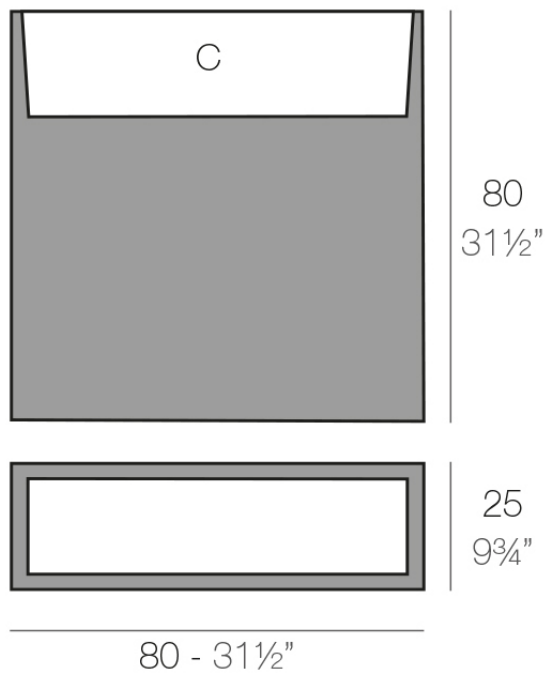

Info

Description

Pot made of polyethylene resin by rotational moulding. 100% Recyclable. Item suitable for indoor and outdoor use. Available in different finishes.

Weight: 9 Kg

WALL 80 cm C = 30 L 76 x 20 cm
WALL 31 1/2" C = 11 3/4 gal x 7 3/4"