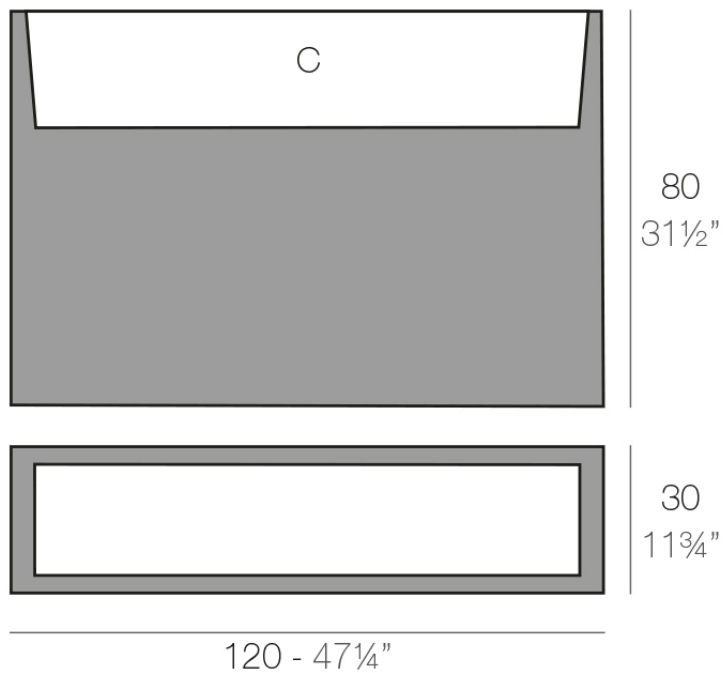

### Description

Pot made of polyethylene resin by rotational moulding. 100% Recyclable. Item suitable for indoor and outdoor use. Available in different finishes.

Weight: 18 Kg

WALL 120 cm    C = 60 L 14 x 24 cm  
WALL 47 1/4"    C = 23 1/2 gal 0 1/2"