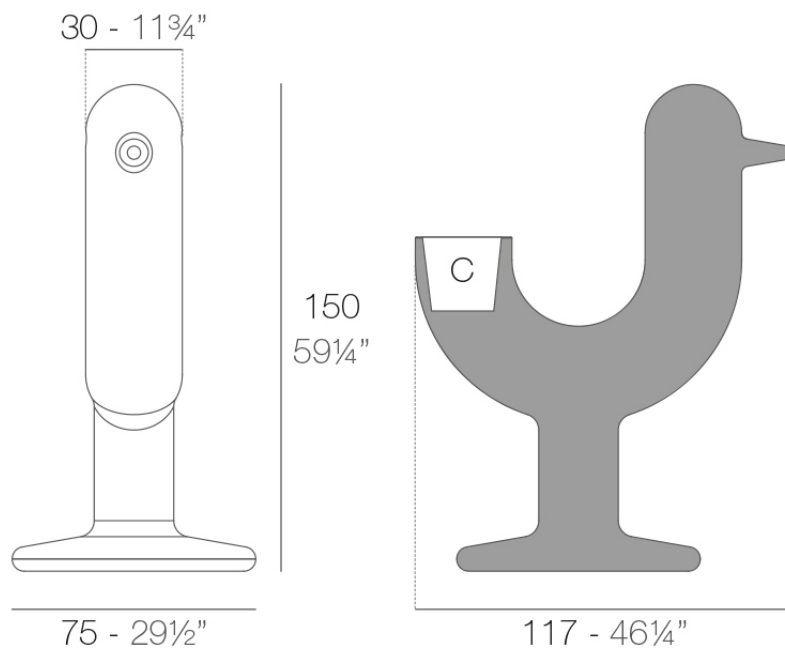

Pot made of polyethylene resin by rotational moulding. 100% Recyclable. Item suitable for indoor and outdoor use. Available in different finishes.

Weight: 17 Kg

PEACOCK Macetero C = 9 L / 2,2 gal
PEACOCK Planter C = 2 1/2 gal