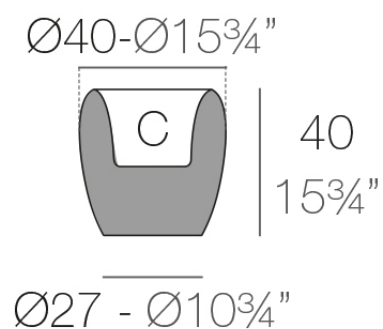

Info

Description

Pots made of polyethylene resin by rotational moulding. 100% Recyclable. Item suitable for indoor and outdoor use. Available in different finishes.

Weight: 3.5 Kg

BLOW Macetero 40 C = 10 L
BLOW Planter 40 C = 2 $\frac{3}{4}$ gal