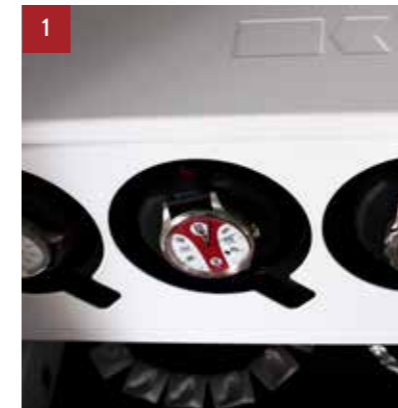

– functionality –

– functionality –

Standard panels

Tailormade to your requirements

Standard front panels are smoky brown pear and maple, but other options are available upon request. Should you wish to fine tune the style even further from the stock colours black or white, you can order the safe body painted any RAL colour you desire. Also a variety of optional accessories is available to meet your storage requirements.

Examples of other panel options

Jewellery by courtesy of

LAPPONIA jewelry

Optional accessories

1. Watch winders
2. Lockable inner cabinet
3. Pull out drawer
4. Hideaway shelf for secret papers
5. Adjustable metal or glass shelf
6. Glass plate on top of the safe