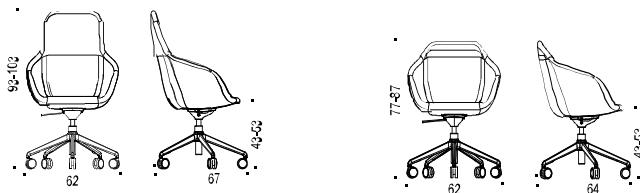

- *5-wing aluminum base with castors, swivel and tilt, adjustable height 43-53 cm. Options: interval braked castors, swing with adjustable hardness.*
- *5-wing steel base with castors and swivel, fixed height 45 cm. Options: interval braked castors, adjustable height 43-52 cm and swing.*
- *4-wing aluminum base with castors, swivel.*
- *4-wing aluminum base with glides, swivel.*
- *4-leg metal base.*
- *4-leg wooden base.*

Change of upholstery: Channel-sewn upholstery cover in fabrics from price group 1-7 with the exception of artificial leather. With zippers for easy mounting on existing chair.

Glove is labeled with Möbelfakta.

www.horreds.se

Modeller / Models:

Art 51H/51M: 5-vingat aluminiumstativ med hjul och vipp, roterbart, justerbar höjd 43-53 cm / 5-wing aluminium base, with castors, swivel and tilt, adjustable height 43-53 cm