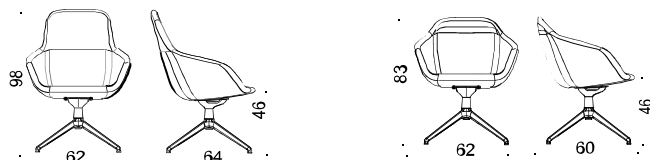

- *5-wing aluminum base with castors, swivel and tilt, adjustable height 43-53 cm. Options: interval braked castors, swing with adjustable hardness.*
- *5-wing steel base with castors and swivel, fixed height 45 cm. Options: interval braked castors, adjustable height 43-52 cm and swing.*
- *4-wing aluminum base with castors, swivel.*
- *4-wing aluminum base with glides, swivel.*
- *4-leg metal base.*
- *4-leg wooden base.*

www.horreds.se

Modeller / Models:

Art 51H/51M: 5-vingat aluminiumstativ med hjul och vipp, roterbart, justerbar höjd 43-53 cm / 5-wing aluminium base, with castors, swivel and tilt, adjustable height 43-53 cm

Art 31H/31M: 4-vingat aluminiumstativ med hjul och vipp, roterbart, fast höjd / 4-wing aluminum base with castors, swivel and tilt, rotatable, fixed height.

Art 32H/32M: 4-vingat aluminiumstativ glidfötterl och vipp, roterbart, fast höjd / 4-wing aluminum base with glides, swivel and tilt, fixed height.