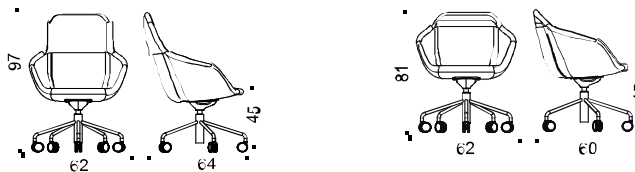

- *5-wing aluminum base with castors, swivel and tilt, adjustable height 43-53 cm. Options: interval braked castors, swing with adjustable hardness.*
- *5-wing steel base with castors and swivel, fixed height 45 cm. Options: interval braked castors, adjustable height 43-52 cm and swing.*
- *4-wing aluminum base with castors, swivel.*
- *4-wing aluminum base with glides, swivel.*
- *4-leg metal base.*
- *4-leg wooden base.*

www.horreds.se

Modeller / Models:

Art 51H/51M: 5-vingat aluminiumstativ med hjul och vipp, roterbart, justerbar höjd 43-53 cm / 5-wing aluminium base, with castors, swivel and tilt, adjustable height 43-53 cm

Art 31H/31M: 4-vingat aluminiumstativ med hjul och vipp, roterbart, fast höjd / 4-wing aluminum base with castors, swivel and tilt, rotatable, fixed height.

Art 32H/32M: 4-vingat aluminiumstativ glidfötterl och vipp, roterbart, fast höjd / 4-wing aluminum base with glides, swivel and tilt, fixed height.