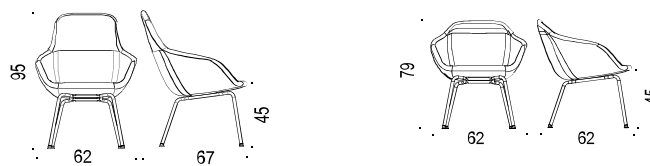

Art 20H/20M: 4-bent stålstativ, fast höjd / 4 metal legs, fixed height.