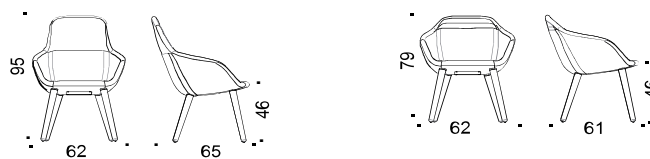

- *5-wing aluminum base with castors, swivel and tilt, adjustable height 43-53 cm. Options: interval braked castors, swing with adjustable hardness.*
- *5-wing steel base with castors and swivel, fixed height 45 cm. Options: interval braked castors, adjustable height 43-52 cm and swing.*
- *4-wing aluminum base with castors, swivel.*
- *4-wing aluminum base with glides, swivel.*
- *4-leg metal base.*
- *4-leg wooden base.*

www.horreds.se

Modeller / Models:

Art 51H/51M: 5-vingat aluminiumstativ med hjul och vipp, roterbart, justerbar höjd 43-53 cm / 5-wing aluminium base, with castors, swivel and tilt, adjustable height 43-53 cm

Art 31H/31M: 4-vingat aluminiumstativ med hjul och vipp, roterbart, fast höjd / 4-wing aluminum base with castors, swivel and tilt, rotatable, fixed height.

Art 32H/32M: 4-vingat aluminiumstativ glidfötterl och vipp, roterbart, fast höjd / 4-wing aluminum base with glides, swivel and tilt, fixed height.

Art 44H/44M: 5-vingat stålstativ med hjul och vipp, roterbart, fast höjd / 5-wing steel base with castors and tilt, rotatable, fixed height.

Art 20H/20M: 4-bent stålstativ, fast höjd / 4 metal legs, fixed height.