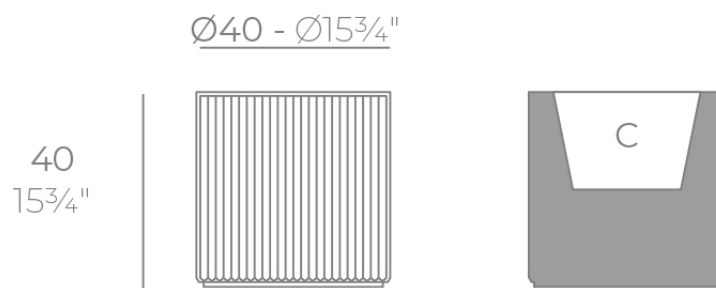

### Description

Weight: 5.03 Kg

GATSBY Cilindro  
GATSBY Cylindre  
ref. 54421  
C= 32x32x23 12½"x12½"x9"  
17 L  
4½Gal