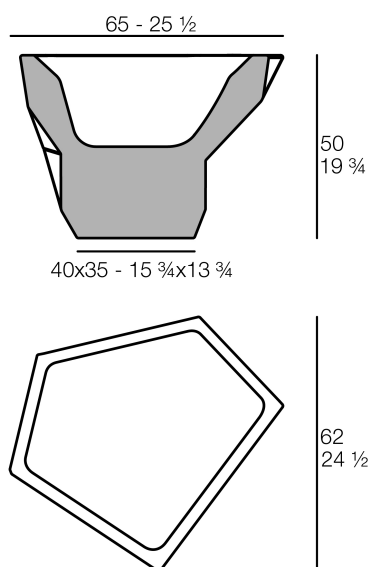

Faz pot 61x61x50

by Ramón Esteve

Faz is a modular collection of outdoor furniture and planters designed by Ramón Esteve for Vondom. He is the architect of harmony, serenity, timelessness and universality, and he has created mineral and emphatic shapes that make Faz a design that contextualizes with homes and installations. An ambience, encircling as a result of the blissful combination of the material and lighting, so that the sole sensation would be its fusion.

Info

Description

Weight: 8 Kg

FAZ Jarron Pequeño C = 28L
FAZ Smal Planter C = 7 1/2 gal

Finishes

finishes

BASIC

Ref. 54400A