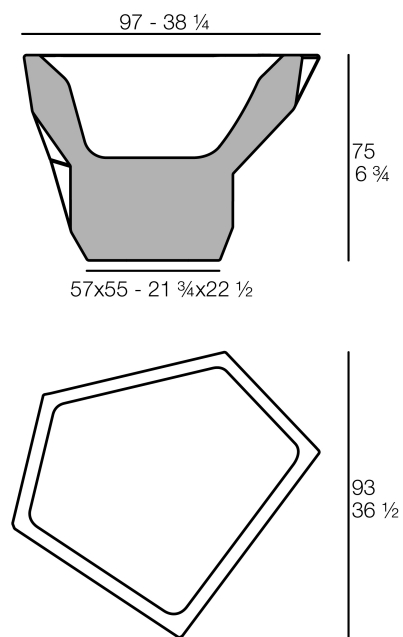

Faz pot 97x93x75

by Ramón Esteve

Faz is a modular collection of outdoor furniture and planters designed by Ramón Esteve for Vondom. He is the architect of harmony, serenity, timelessness and universality, and he has created mineral and emphatic shapes that make Faz a design that contextualizes with homes and installations. An ambience, encircling as a result of the blissful combination of the material and lighting, so that the sole sensation would be its fusion.

Info

Description

Weight: 20 Kg

FAZ Jarron Medio C = 97L
FAZ Medium Planter C = 25 3/4 gal

Finishes

finishes

BASIC

Ref. 54401A