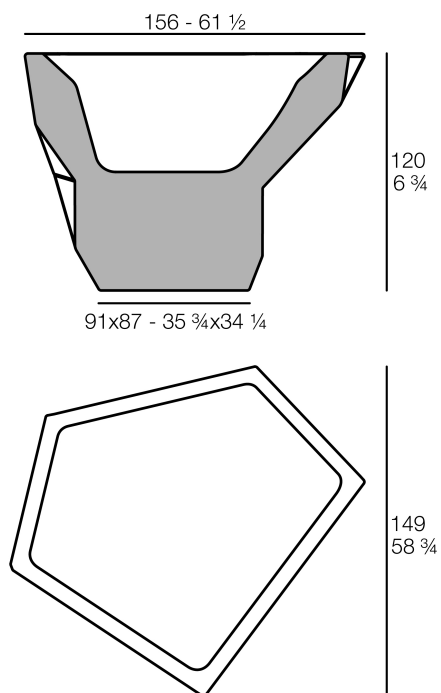

Faz pot 160x150x120

by Ramón Esteve

Faz is a modular collection of outdoor furniture and planters designed by Ramón Esteve for Vondom. He is the architect of harmony, serenity, timelessness and universality, and he has created mineral and emphatic shapes that make Faz a design that contextualizes with homes and installations. An ambience, encircling as a result of the blissful combination of the material and lighting, so that the sole sensation would be its fusion.

Info

Description

Weight: 47 Kg

FAZ Jarron Alto C = 400L
FAZ High Planter C = 105 3/4 gal

Finishes

finishes

BASIC

Ref. 54402A