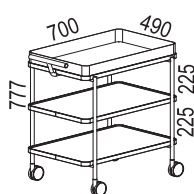

MATERIAL

Trolley in powder-coated steel, white (RAL 9016) and black (RAL 9005)

Shelves in white or black compact laminate and clear coated ash or oak veneer (nature, white pigmented and dark stained).

Troughs in white or black steel and in copper.

Vagnar / trolleys: