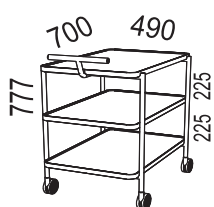

MATERIAL

Trolley in powder-coated steel, white (RAL 9016) and black (RAL 9005)

Shelves in white or black compact laminate and clear coated ash or oak veneer (nature, white pigmented and dark stained).

Troughs in white or black steel and in copper.

Vagnar / trolleys: