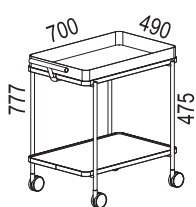

MATERIAL

Trolley in powder-coated steel, white (RAL 9016) and black (RAL 9005)

Shelves in white or black compact laminate and clear coated ash or oak veneer (nature, white pigmented and dark stained).

Troughs in white or black steel and in copper.

Vagnar / trolleys: