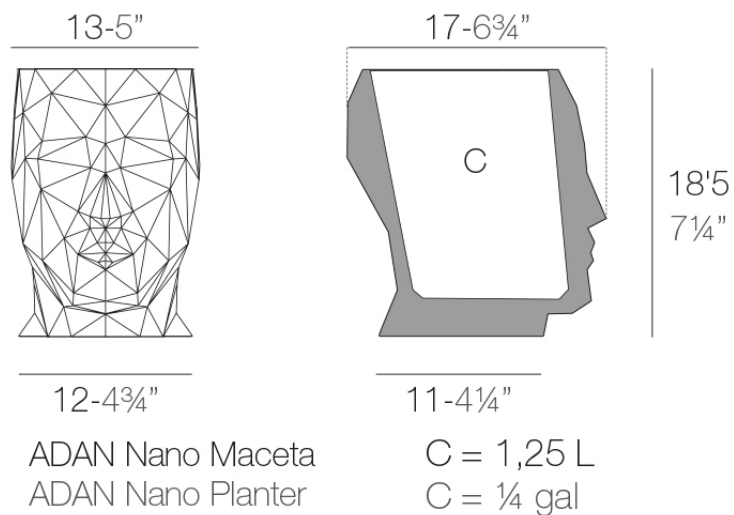

### Description

Pot made of polyethylene resin by rotational moulding. 100% Recyclable. Item suitable for indoor and outdoor use. Available in different finishes.

Weight: 0.4 Kg