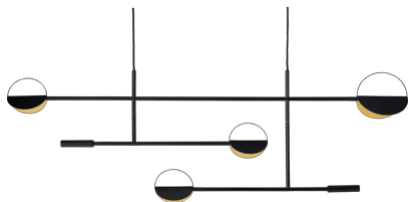

BOLIA

20-120-01

Leaves Pendant

Specifications

Country of origin	Width	Height	Cord	LED	Dimmable
China	125 cm	40.80 cm	3 m Black Textile cord	Yes	No
Light source included	Burning hours	Lumen	Kelvin	Replaceable lightsource	Producer
Yes	25,000 h	1,100 lm	2,700 k	No	Nine United Scandinavia A/S

The parcel's measurements

The parcel's measurements 1: 0.09 m³, 4.7 kg
(D 47.0 cm, W 15.0 cm, H 131.5 cm)

20-120-01

Leaves Pendant

Width
125 cm

Height
40.80 cm

Cord
3 m Black Textile cord

LED
Yes