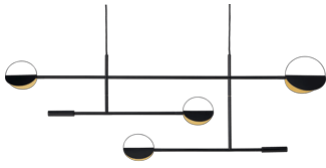

BOLIA

20-120-01

Leaves Pendant

Specifications

Country of origin	Width	Height	Cord	LED	Dimmable
China	125 cm	40.80 cm	3 m Black Textile cord	Yes	No
Light source included	Burning hours	Lumen	Kelvin	Replaceable lightsource	Producer
Yes	25,000 h	1,100 lm	2,700 k	No	Nine United Scandinavia A/S

The parcel's measurements

The parcel's measurements 1: 0.09 m³, 4.7 kg
(D 47.0 cm, W 15.0 cm, H 131.5 cm)

20-120-01

Leaves Pendant

Width
125 cm

Height
40.80 cm

Cord
3 m Black Textile cord

LED
Yes