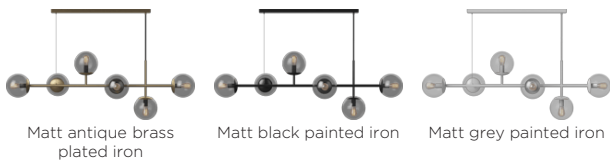

The parcel's measurements
The parcel's measurements 1: 0.11 m3, 4.6 kg
(D 28.0 cm, W 34.0 cm, H 117.0 cm))
The parcel's measurements 2: 0.02 m3, 5.2 kg
(D 40.0 cm, W 40.0 cm, H 10.0 cm))

20-116-05

Orb Pendant Ø15 cm

Shade Width
15 cm

Diameter
15 cm

Height
36.10 cm

Cord
3 m Black Textile cord

Dimmable
Yes, if the bulb is dimmable and if your electrical system allows it

Light source included
No

Socket
E14

Recommended light source
E14 max 25W

Producer
Nine United Scandinavia A/S

The parcel's measurements
The parcel's measurements 1: 0.02 m3, 1.2 kg
(D 20.0 cm, W 25.0 cm, H 35.0 cm))

20-116-06

Orb Pendant Ø20 cm

Shade Width
20 cm

Diameter
20 cm

Height
41.10 cm

Cord
3 m Black Textile cord

Dimmable
Yes, if the bulb is dimmable and if your electrical system allows it

Light source included
No

Socket
E14

Recommended light source
E14 max 25W

Producer
Nine United Scandinavia A/S

The parcel's measurements
The parcel's measurements 1: 0.02 m3, 1.5 kg
(D 25.0 cm, W 25.0 cm, H 38.0 cm))

20-116-07

Orb Pendant Ø25 cm

Shade Width
25 cm

Diameter
25 cm

Height
46.10 cm

Cord
3 m Black Textile cord

Dimmable
Yes, if the bulb is dimmable and if your electrical system allows it

Light source included
No

Socket
E14

Recommended light source
E14 max 25W

Producer
Nine United Scandinavia A/S

The parcel's measurements
The parcel's measurements 1: 0.04 m3, 1.8 kg
(D 29.0 cm, W 29.0 cm, H 44.0 cm))

Materials and surfaces

Bar

Matt antique brass plated iron

Matt black painted iron

Matt grey painted iron