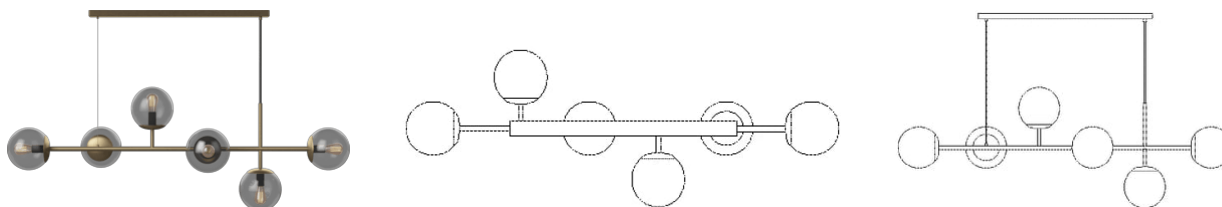

Orb series

Designed by 365° North, Denmark

Like beads on a string. Perfectly rounded glass balls create a reflective, shining light in any room. The Orb pendant's light creates an exclusive atmosphere, and has a clean, pared-back effect as well as being refreshingly casual. The combination of brass and glass adds an industrial edge to your home.

BOLIA

20-116-03

Orb Pendant

Specifications

Country of origin	Shade Width	Width	Height	Cord	Dimmable
China	15 cm	115 cm	35.70 cm	3 m Black Textile cord	Yes, if the bulb is dimmable and if your electrical system allows it
Light source included	Socket	Recommended light source	Producer	The parcel's measurements	
No	E14	E14 max 25W	Nine United Scandinavia A/S	The parcel's measurements 1: 0.12 m ³ , 5.75 kg (D 28.0 cm, W 40.0 cm, H 106.0 cm)	

20-116-03

Orb Pendant

Shade Width
15 cm

Width
115 cm

Height
35.70 cm

Cord
3 m Black Textile cord

Dimmable
Yes, if the bulb is dimmable and if your electrical system allows it

Light source included
No