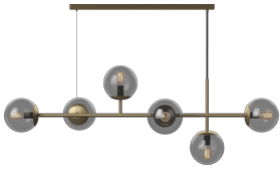

Orb series

Designed by 365° North, Denmark

Like beads on a string. Perfectly rounded glass balls create a reflective, shining light in any room. The Orb pendant's light creates an exclusive atmosphere, and has a clean, pared-back effect as well as being refreshingly casual. The combination of brass and glass adds an industrial edge to your home.

BOLIA

20-116-03

Orb Pendant

Specifications

Country of origin	Shade Width	Width	Height	Cord	Dimmable
China	15 cm	115 cm	35.70 cm	3 m Black Textile cord	Yes, if the bulb is dimmable and if your electrical system allows it
Light source included	Socket	Recommended light source	Producer	The parcel's measurements	
No	E14	E14 max 25W	Nine United Scandinavia A/S	The parcel's measurements 1: 0.12 m ³ , 5.75 kg (D 28.0 cm, W 40.0 cm, H 106.0 cm)	

20-116-03

Orb Pendant

Shade Width
15 cm

Width
115 cm

Height
35.70 cm

Cord
3 m Black Textile cord

Dimmable
Yes, if the bulb is dimmable and if your electrical system allows it

Light source included
No