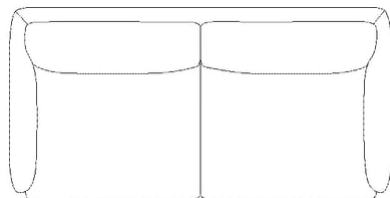

BOLIA

01-083-05

Lomi 2½ seater sofa

Specifications

Country of origin	Width	Depth	Height	Seat height	Seat depth
Poland	210 cm	105 cm	75 cm	48 cm	70 cm
Armrest height	Producer	The parcel's measurements			
62 cm	FurnMaster Sp z o.o	The parcel's measurements 1: 1.68 m ³ , 82.0 kg (D 103.0 cm, W 220.0 cm, H 74.0 cm))			

The mark of
responsible forestry

01-083-05

Lomi 2½ seater sofa

Width
210 cm
Depth
105 cm
Height
75 cm

Seat height
48 cm
Seat depth
70 cm
Armrest height
62 cm
Producer
FurnMaster Sp z o.o

The parcel's measurements
The parcel's measurements 1: 1.68 m3, 82.0 kg
(D 103.0 cm, W 220.0 cm, H 74.0 cm))

The parcel's measurements

The parcel's measurements 1: 1.63 m³, 80.0 kg
(D 103.0 cm, W 214.0 cm, H 74.0 cm))

The parcel's measurements 2: 1.27 m³, 74.0 kg
(D 103.0 cm, W 167.0 cm, H 74.0 cm))

01-083-25

Lomi Corner Sofa 5 seater 2,5 + 2,5

Width
310 cm

Length
310 cm

Depth
105 cm

Armrest height
62 cm

Producer
FurnMaster Sp z o.o

The parcel's measurements

The parcel's measurements 1: 1.63 m³, 80.0 kg
(D 103.0 cm, W 214.0 cm, H 74.0 cm))

The parcel's measurements 2: 1.63 m³, 80.0 kg
(D 103.0 cm, W 214.0 cm, H 74.0 cm))