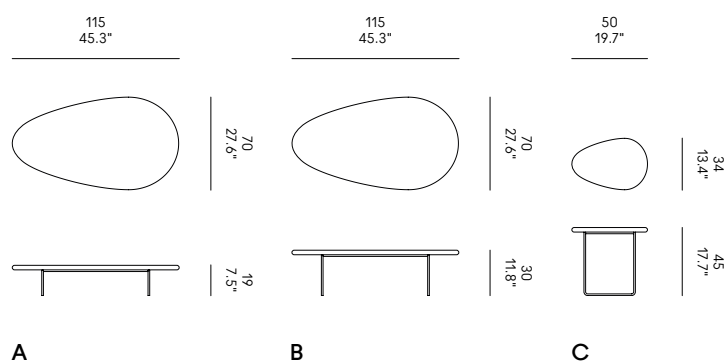

A

B

C

PIANO TOP PLATEAU TISCHPLATTE TABLERO	Rovere naturale Natural oak Chêne naturel Eiche natur Roble natural	Noce canaletto Walnut Noyer Nussbaum Nogal	Marmo Carrara Carrara Marble Marbre Carrara Marmor Carrara Màrmol Carrara	Marmo Marquina Marquina Marble Marbre Marquina Marmor Marquina Màrmol Marquina	Marmo Emperador Emperador Marble Marbre Emperador Marmor Emperador Màrmol Emperador
A [L115 H19]					
LILY	CM9561-RNRN	CM9561-NCNC	CM9564-MLCA	CM9564-MLNE	CM9564-MLEM
B [L115 H30]					
LILY	CM9560-RNRN	CM9560-NCNC	CM9565-MLCA	CM9565-MLNE	CM9565-MLEM
C [L50 H45]					
LILY	CM9568-RORN	CM9568-NCNC	CM9568-MLCA	CM9568-MLNE	CM9568-MLEM

528 [Delivery terms: EX-FACTORY ITALY]

List Price / Manufacturer's Suggested Retail Price / Recommended Retail Price
IVA esclusa / VAT and other Taxes excluded / Hors taxes / Ohne MwSt / IVA a parte