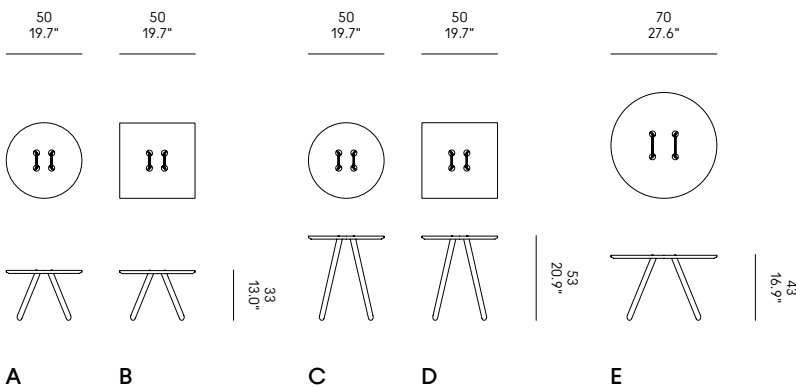

Twine Tavolino

Wis Design / 2008

CASAMANIA

Cad models
Catalogues
Warranty terms
Assembly instructions
Product sheet
Technical sheet

www.casamania.it

NEED HELP? Call us: +39 0434 1979 100

Struttura in metallo verniciato. Piano in legno massello oppure in MDF laccato bianco opaco.

Painted metal structure. Top in solid wood or white matt lacquered MDF.

Structure métallique peinte. Plateau en bois massif ou MDF laqué blanc mat.

Lackierte Metallstruktur. Platte aus Massivholz oder weiß matt lackiertem MDF.

Estructura metálica pintada. Tablero en madera maciza o MDF lacado blanco mate.