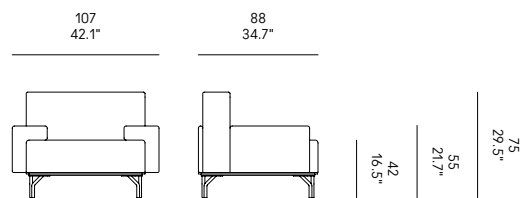

Summit Snodabile

Giulio Iacchetti / 2015

CASAMANIA

Cad models
Catalogues
Warranty terms
Assembly instructions
Product sheet
Technical sheet

www.casamania.it

NEED HELP? Call us: +39 0434 1979 100

Divano snodabile.

Struttura composta da telaio in metallo verniciato nero con fondi in mdf. Sullo schienale di ogni seduta sono poste delle maniglie in cuoietto naturale. Imbottitura in poliuretano. Rivestimento in pelle, ecopelle o tessuto.

Articulated sofa.

Structure composed of black painted metal frame with mdf bottoms. On the back of each seat there are handles in natural leather. Upholstered in leather, faux leather or fabric.

Canapé articulé.

Structure composée d'un cadre en métal peint en noir avec fonds en mdf. Au dos de chaque siège sont placées des poignées en cuir naturel. Rembourrage en polyuréthane. Revêtement en cuir, similicuir ou tissu.

Gelenkiges Sofa.

Struktur bestehend aus schwarz lackiertem Metallrahmen mit mdf-Böden. Auf der Rückseite jedes Sitzes befinden sich Griffe aus Naturleder. Polsterung aus Polyurethan. Bezug in Leder, Kunstleder oder Stoff.

Sofá articulado.

Estructura compuesta por una estructura de metal pintado de color negro con fondos de mdf. En el respaldo de cada asiento se encuentran asas de cuero natural. Acollchado en poliuretano. Tapicería en piel, ecopiel o tela.

A

B

C

D