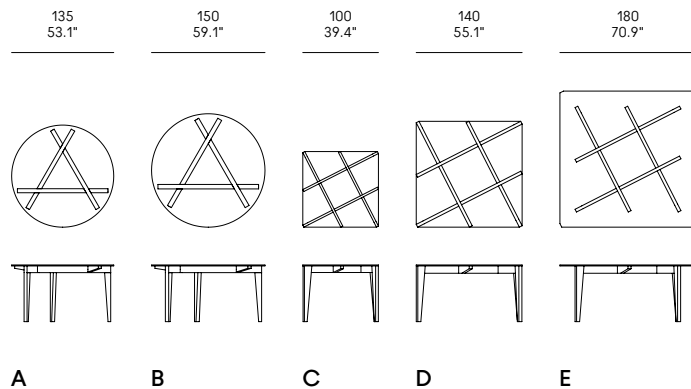

Rovere naturale Natural oak Chêne naturel Eiche natur Roble natural	Noce canaletto Walnut Noyer Nussbaum Nogal
A [Ø 135] AUTOREGGENTE	AU135R	AU135NV
B [Ø 150] AUTOREGGENTE	AU150R	AU150NV
C [100 x 100] AUTOREGGENTE	AU100R	AU100X
D [140 x 140] AUTOREGGENTE	AU140R	AU140X
E [180 x 180] AUTOREGGENTE	AU180R	AU180X

List Price / Manufacturer's Suggested Retail Price / Recommended Retail Price
IVA esclusa / VAT and other Taxes excluded / Hors taxes / Ohne MwSt / IVA a parte

[Delivery terms: EX-FACTORY ITALY]

477

Catalog 01
SEATING

Catalog 01
TABLES / DESKS

Catalog 01
LOW TABLES

Catalog 02
STORAGE

Catalog 02
SHELVING

Catalog 03
ACCESSORIES

Catalog 03
LIGHTING

Catalog 03
OUTDOOR

Catalog 04
BEDS

Catalog 04
SOFA BEDS