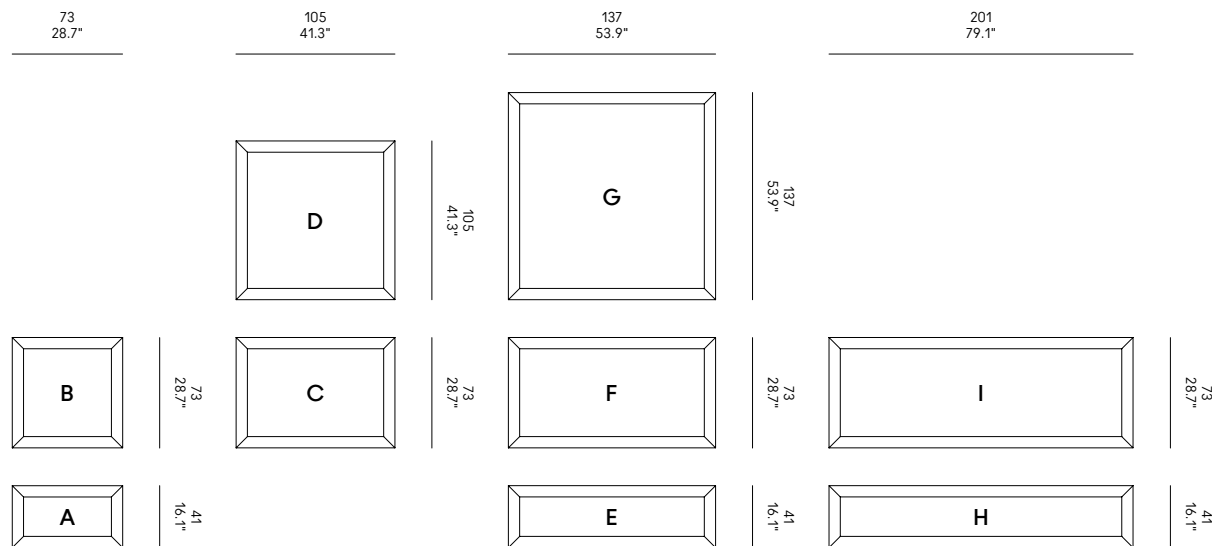

YUME	YUME BLACK
A [73 x 41]	EK1300	IY23ZZ
B [73 x 73]	EK3300	IY33ZZ
C [105 x 73]	EK3400	IY34ZZ
D [105 x 105]	EK4400	IY44ZZ
E [137 x 41]	EK1500	IY25ZZ
F [137 x 73]	EK3500	IY35ZZ
G [137 x 137]	EK5500	IY55ZZ
H [201 x 41]	EK1700	IY24ZZ
I [201 x 73]	EK3700	IY37ZZ