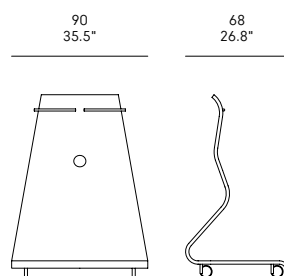

Rovere naturale Natural oak Chêne naturel Eiche natur Roble natural	Noce canaletto Walnut Noyer Nussbaum Nogal	Rovere mocha Mocha oak Chêne moka Eiche mokka Roble mocha
COBRA EU	with schuko CEE 7/7 multi-socket plug adapter	EB900RN	EB900X	EB900RM
COBRA UK	with UK multi-socket plug adapter	EB900RNUK	EB900XUK	EB900RMUK
COBRA US	with USA multi-socket plug adapter	EB900RNUS	EB900XUS	EB900RMUS

List Price / Manufacturer's Suggested Retail Price / Recommended Retail Price
IVA esclusa / VAT and other Taxes excluded / Hors taxes / Ohne MwSt / IVA a parte

[Delivery terms: EX-FACTORY ITALY]

667

Catalog 01
SEATING

Catalog 01
TABLES / DESKS

Catalog 01
LOW TABLES

Catalog 02
STORAGE

Catalog 02
SHELVING

Catalog 03
ACCESSORIES

Catalog 03
LIGHTING

Catalog 03
OUTDOOR

Catalog 04
BEDS

Catalog 04
SOFA BEDS