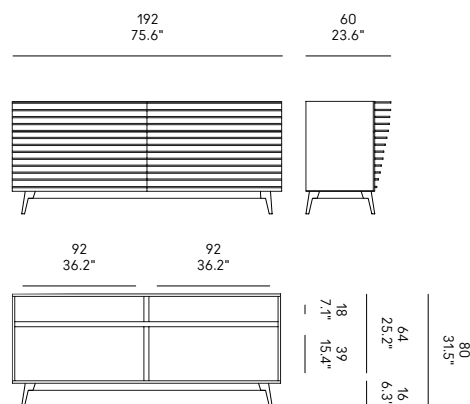

[*]
**COLORE
BASAMENTO**
Indicare il colore del basamento nell'ordine di acquisto (bianco o nero).

[*]
**COLOR OF
METAL BASE**
Please indicate the colour of the base in your purchase order (white or black).

[*]
**COULEUR
DE LA BASE**
Veuillez indiquer la couleur de la base dans votre commande (blanc ou noir).

[*]
BASISFARBE
Bitte geben Sie in Ihrer Bestellung die Farbe der Basis an (weiß oder schwarz).

[*]
**COLOR DE
LA BASE**
Por favor, indique el color de la base en su pedido (blanca o negra).

A
Piedini / Feet
cm 2H / 0.8"H

B
Basamento Mid-Century Modern (MCM)
cm 16H / 6.3"H