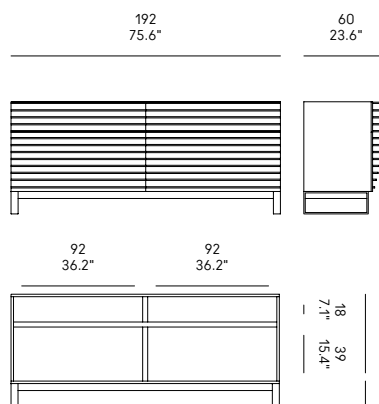

C
Basamento Minimal Design (MD 16)
cm 16H / 6.3"H