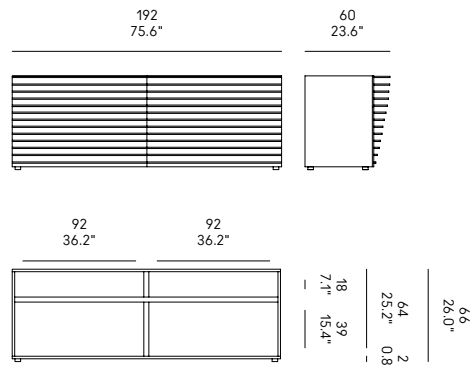

Tide Comò

Karim Rashid / 2006

HORM

Cad models
Catalogues
Warranty terms
Assembly instructions
Product sheet
Technical sheet

www.horm.it

NEED
HELP?

Call us:
+39 0434 1979 100

Struttura e frontali dei cassetti in pannelli di particelle di legno o in MDF nobilitati e laccati. Cassetti con guide autofrenanti e sponde in alluminio anodizzato.

Structure and drawer fronts made from lacquered particleboard or MDF. Ripple-effect on the front is made from lacquered MDF. Drawers with self-locking slide runners and sides made from anodized aluminium.

Structure et façades de tiroirs en panneaux de particules de bois ou de MDF laqués. Vagues sur la porte et façades de tiroirs en MDF laqué. Tiroirs avec glissières auto-freinantes et rebords en aluminium anodisé.

Korpus und Frontseite der Schubladen aus lackierter Spanplatte oder MDF. Wellen auf der Tür und den Frontseiten der Schubladen aus lackierten MDF-Platten. Selbstbremsende Schubladen mit Raendern aus eloxiertem Aluminium.

Estructura y frontales de los cajones de paneles de partículas de madera o de MDF lacados. Ondas sobre la puerta y sobre los frontales de los cajones realizadas con MDF lacado. Cajones con guías de extracción total con freno y bordes de aluminio anodizado.

[*]
**COLORE
BASAMENTO**
Indicare il colore del basamento nell'ordine di acquisto (bianco o nero).

[*]
**COLOR OF
METAL BASE**
Please indicate the colour of the base in your purchase order (white or black).

[*]
**COULEUR
DE LA BASE**
Veuillez indiquer la couleur de la base dans votre commande (blanc ou noir).

[*]
BASISFARBE
Bitte geben Sie in Ihrer Bestellung die Farbe der Basis an (weiß oder schwarz).

[*]
**COLOR DE
LA BASE**
Por favor, indique el color de la base en su pedido (blanca o negra).

A
Piedini / Feet
cm 2H / 0.8"H