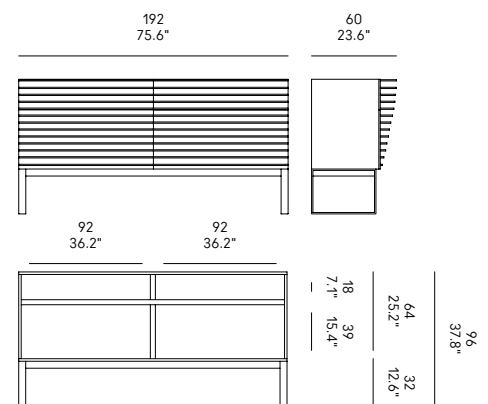

D
Basamento Minimal Design (MD 32)
cm 32H / 12.6"