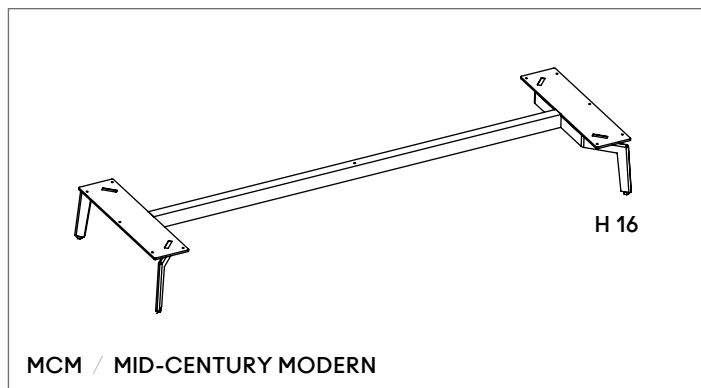

ADAPTER / THE CABINET SHIPS WITH EUROPLUG CEE 7/16

2 PIN EUROPLUG
TO 3 PIN UK PLUG

AA0002

2 PIN EUROPLUG
TO 2 PIN USA PLUG

AA0003

Basamenti Metallici / Metal Bases / Bases Métalliques Metall Basis / Bases Metálicas