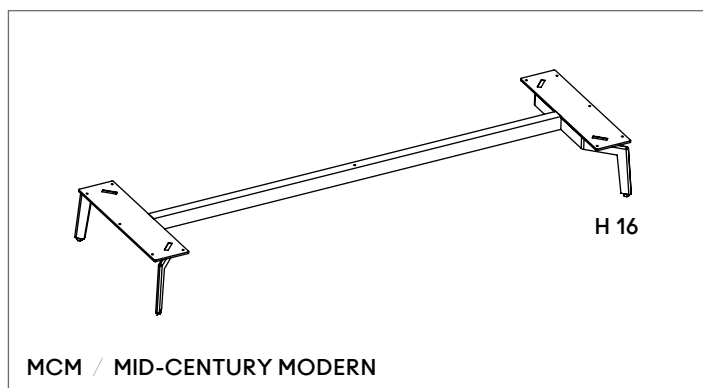

Basamenti Metallici / Metal Bases / Bases Métalliques Metall Basis / Bases Metálicas

L'altezza dei contenitori indicata nel listino include i piedini H2 cm. Su richiesta del cliente, e con un supplemento prezzo, i contenitori possono montare un basamento metallico in alternativa ai piedini H2 cm. I basamenti sono disponibili in due modelli (MCM e MD) e due altezze (H16 e H32 cm).

The height of the sideboards indicated in the price list includes the feet H2 cm. At the customer's request, and for an additional price, the sideboards can be fitted with a metal base as an alternative to the H2 cm feet. The bases are available in two models (MCM and MD) and two heights (H16 and H32 cm).

La hauteur des contenieurs dans la liste de prix comprend les pieds H2 cm. Sur demande du client et moyennant un supplément de prix, les conteneurs peuvent être équipés d'une base métallique en alternative. Les bases sont disponibles en deux modèles (MCM et MD) et hauteurs (H16 et H32cm).

Die in der Preisliste angegebene Höhe der Behälter beinhaltet die Füße H2 cm. Nach Wahl des Kunden und gegen Aufpreis können die Behälter auch zu den H2 cm-Füßen mit einem Metallboden ausgestattet werden. Die Basis sind in zwei Modellen (MCM und MD) und zwei Höhen (H16 und H32 cm) erhältlich.

La altura de los aparadores indicada en la tarifa incluye los pies de 2 cm de altura. Bajo pedido y con un suplemento de precio, los aparadores pueden montar una base metálica en alternativa a los pies de 2 cm. Las bases están disponibles en dos modelos (MCM y MD) y dos alturas: 16 y 32 cm.

BASE MCM / H16 cm MID-CENTURY MODERN

Metallo brunito vintage
Vintage burnished metal
Métal bruni vintage
Vintage brüniertes Metall
Metal bruñido vintage

(page / Seite 00)

Anish / ComRi / Polka Dots	128 cm	BMCM128BV
Carlos / Leon / Spectro	144 cm	BMCM144BV
Anish / Carlos / ComRi Leon / Not Riddled / Polka Dots Riddled Front / Spectro / Tide	192 cm	BMCM192BV
Carlos / Leon / Spectro	240 cm	BMCM240BV