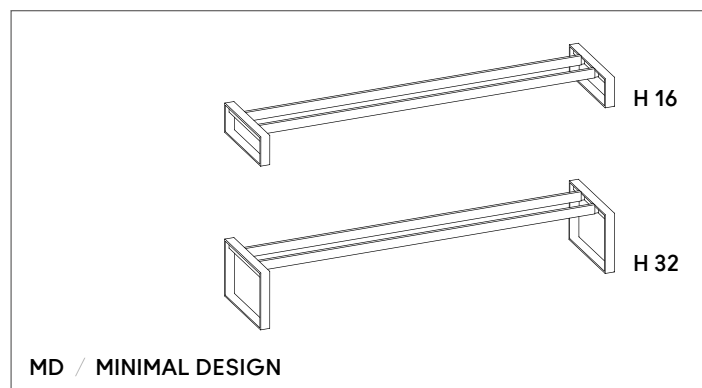

Basamenti Metallici / Metal Bases / Bases Métalliques Metall Basis / Bases Metálicas

L'altezza dei contenitori indicata nel listino include i piedini H2 cm. Su richiesta del cliente, e con un supplemento prezzo, i contenitori possono montare un basamento metallico in alternativa ai piedini H2 cm. I basamenti sono disponibili in due modelli (MCM e MD) e due altezze (H16 e H32 cm).

The height of the sideboards indicated in the price list includes the feet H2 cm. At the customer's request, and for an additional price, the sideboards can be fitted with a metal base as an alternative to the H2 cm feet. The bases are available in two models (MCM and MD) and two heights (H16 and H32 cm).

La hauteur des contenieurs dans la liste de prix comprend les pieds H2 cm. Sur demande du client et moyennant un supplément de prix, les conteneurs peuvent être équipés d'une base métallique en alternative. Les bases sont disponibles en deux modèles (MCM et MD) et hauteurs (H16 et H32cm).

Die in der Preisliste angegebene Höhe der Behälter beinhaltet die Füße H2 cm. Nach Wahl des Kunden und gegen Aufpreis können die Behälter auch zu den H2 cm-Füßen mit einem Metallboden ausgestattet werden. Die Basis sind in zwei Modellen (MCM und MD) und zwei Höhen (H16 und H32 cm) erhältlich.

La altura de los aparadores indicada en la tarifa incluye los pies de 2 cm de altura. Bajo pedido y con un suplemento de precio, los aparadores pueden montar una base metálica en alternativa a los pies de 2 cm. Las bases están disponibles en dos modelos (MCM y MD) y dos alturas: 16 y 32 cm.

BASE MCM / H16 cm MID-CENTURY MODERN

Metallo brunito vintage
Vintage burnished metal
Métal bruni vintage
Vintage brüniertes Metall
Metal bruñido vintage

(page / Seite 00)

Anish / ComRi / Polka Dots	128 cm	BMCM128BV
Carlos / Leon / Spectro	144 cm	BMCM144BV
Anish / Carlos / ComRi Leon / Not Riddled / Polka Dots Riddled Front / Spectro / Tide	192 cm	BMCM192BV
Carlos / Leon / Spectro	240 cm	BMCM240BV