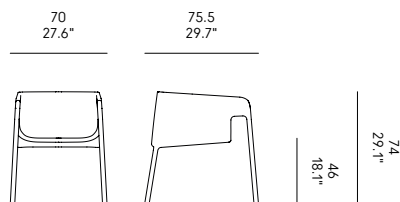

C.O.M. Client's Own Material	Ecopelle Faux leather Simili cuir Kunstleder Ecopiel	Tessuto Fabric Tissu Stoff Tejido				Metraggio Metreage Métrage Stoffbedarf Metraje (roll H 140cm)	Pelle Leather Cuir Leder Piel Major	Metraggio Metreage Métrage Stoffbedarf Metraje (m²)
		Basic	Superior Cat. 1	Top Cat. 2	Exclusive Cat. 3			
LOBBY	CM8693- ECP	CM8693- T0	CM8693- T1	CM8693- T2	CM8693- T3	m 2,3	CM8693- P1	m² 4

416 [Delivery terms: EX-FACTORY ITALY]

List Price / Manufacturer's Suggested Retail Price / Recommended Retail Price
IVA esclusa / VAT and other Taxes excluded / Hors taxes / Ohne MwSt / IVA a parte