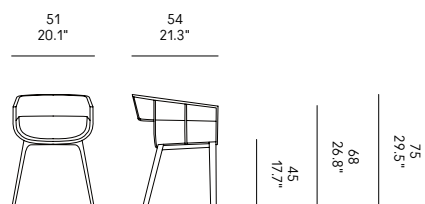

FINITURA FINISH FINITION AUSFÜHRUNG ACABADO ↓	C.O.M. Client's Own Material	Ecopelle Faux leather Simili cuir Kunstleder Ecopiel	Tessuto Fabric Tissu Stoff Tejido				Metraggio Metreage Métrage Stoffbedarf Metraje (roll H 140cm)	Pelle Leather Cuir Leder Piel Major	Metraggio Metreage Métrage Stoffbedarf Metraje (m²)
			Basic	Superior Cat. 1	Top Cat. 2	Exclusive Cat. 3			
Naturale Natural Naturel Natur Natural		CM8706SRN-ECP	CM8706SRN-T0	CM8706SRN-T1	CM8706SRN-T2	CM8706SRN-T3	m 0,9	CM8706SRN-P1	m² 1,6
Moca Mocha Moka Mokka Moca		CM8706SMO-ECP	CM8706SMO-T0	CM8706SMO-T1	CM8706SMO-T2	CM-8706SMO-T3	m 0,9	CM8706SMO-P1	m² 1,6
Beige Beige grey Gris beige Beigegrau Gris beige		CM8706SGB-ECP	CM8706SGB-T0	CM8706SGB-T1	CM8706SGB-T2	CM8706SGB-T3	m 0,9	CM8706SGB-P1	m² 1,6

List Price / Manufacturer's Suggested Retail Price / Recommended Retail Price
IVA esclusa / VAT and other Taxes excluded / Hors taxes / Ohne MwSt / IVA a parte

[Delivery terms: EX-FACTORY ITALY]

417

Catalog 01
SEATING

Catalog 01
TABLES / DESKS

Catalog 01
LOW TABLES

Catalog 02
STORAGE

Catalog 02
SHELVING

Catalog 03
ACCESSORIES

Catalog 03
LIGHTING

Catalog 03
OUTDOOR

Catalog 04
BEDS

Catalog 04
SOFA BEDS