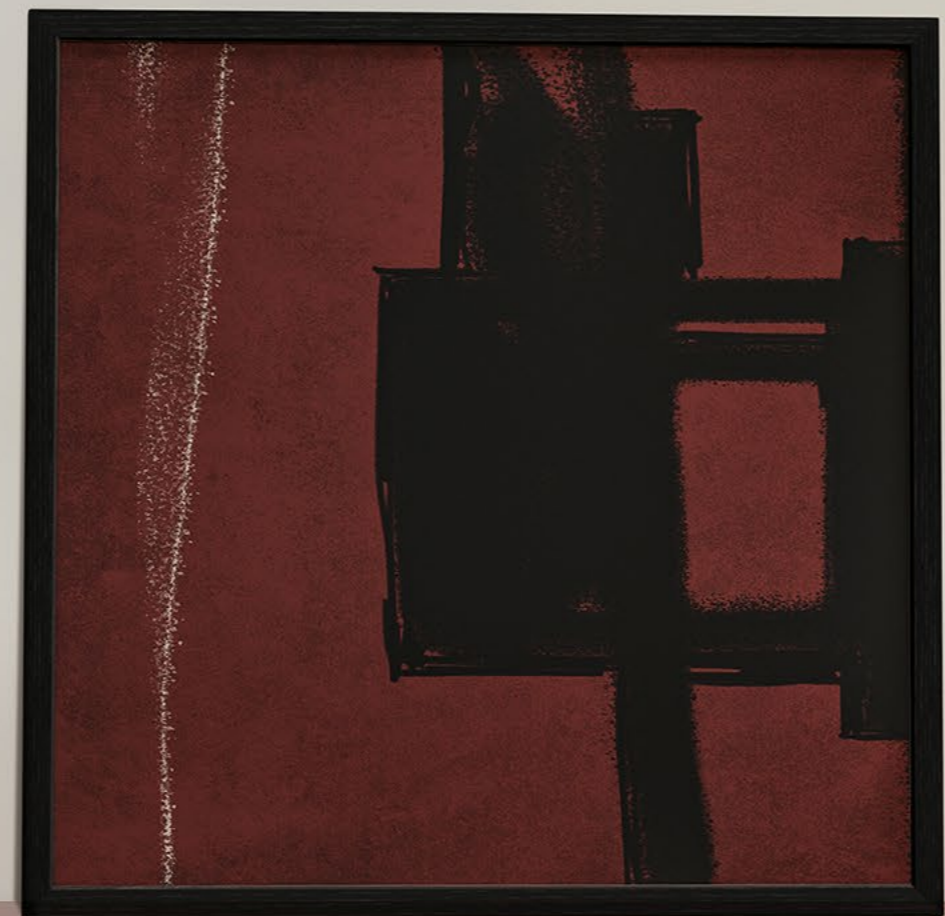

Leon Decor

Walnut decors + Red glossy lacquered body
cm 240 x 49 x 98H

[Click to watch](#)