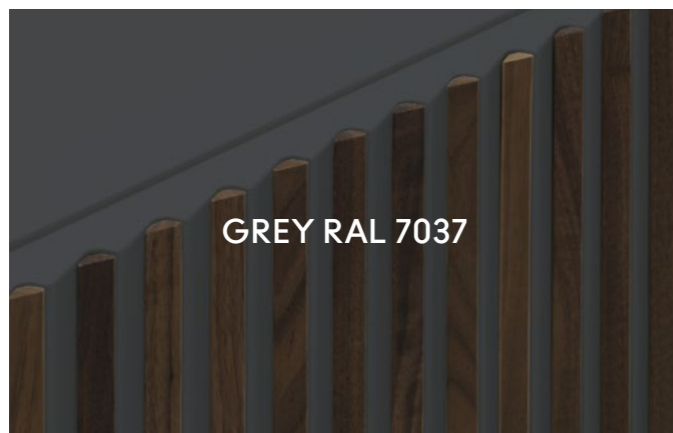

Vertical decors in solid
American walnut

Glossy or matt lacquered
body and doors