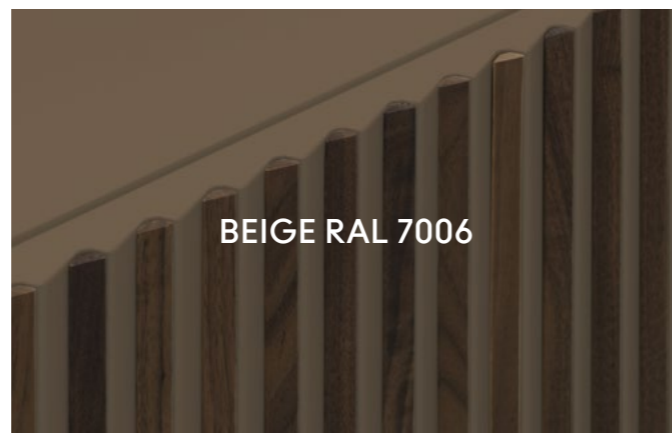

Vertical decors in solid
American walnut

Glossy or matt lacquered
body and doors