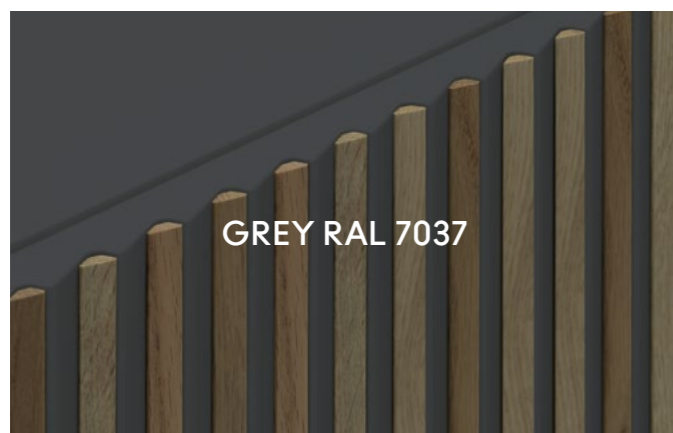

Vertical decors in solid natural oak

Glossy or matt lacquered body and doors