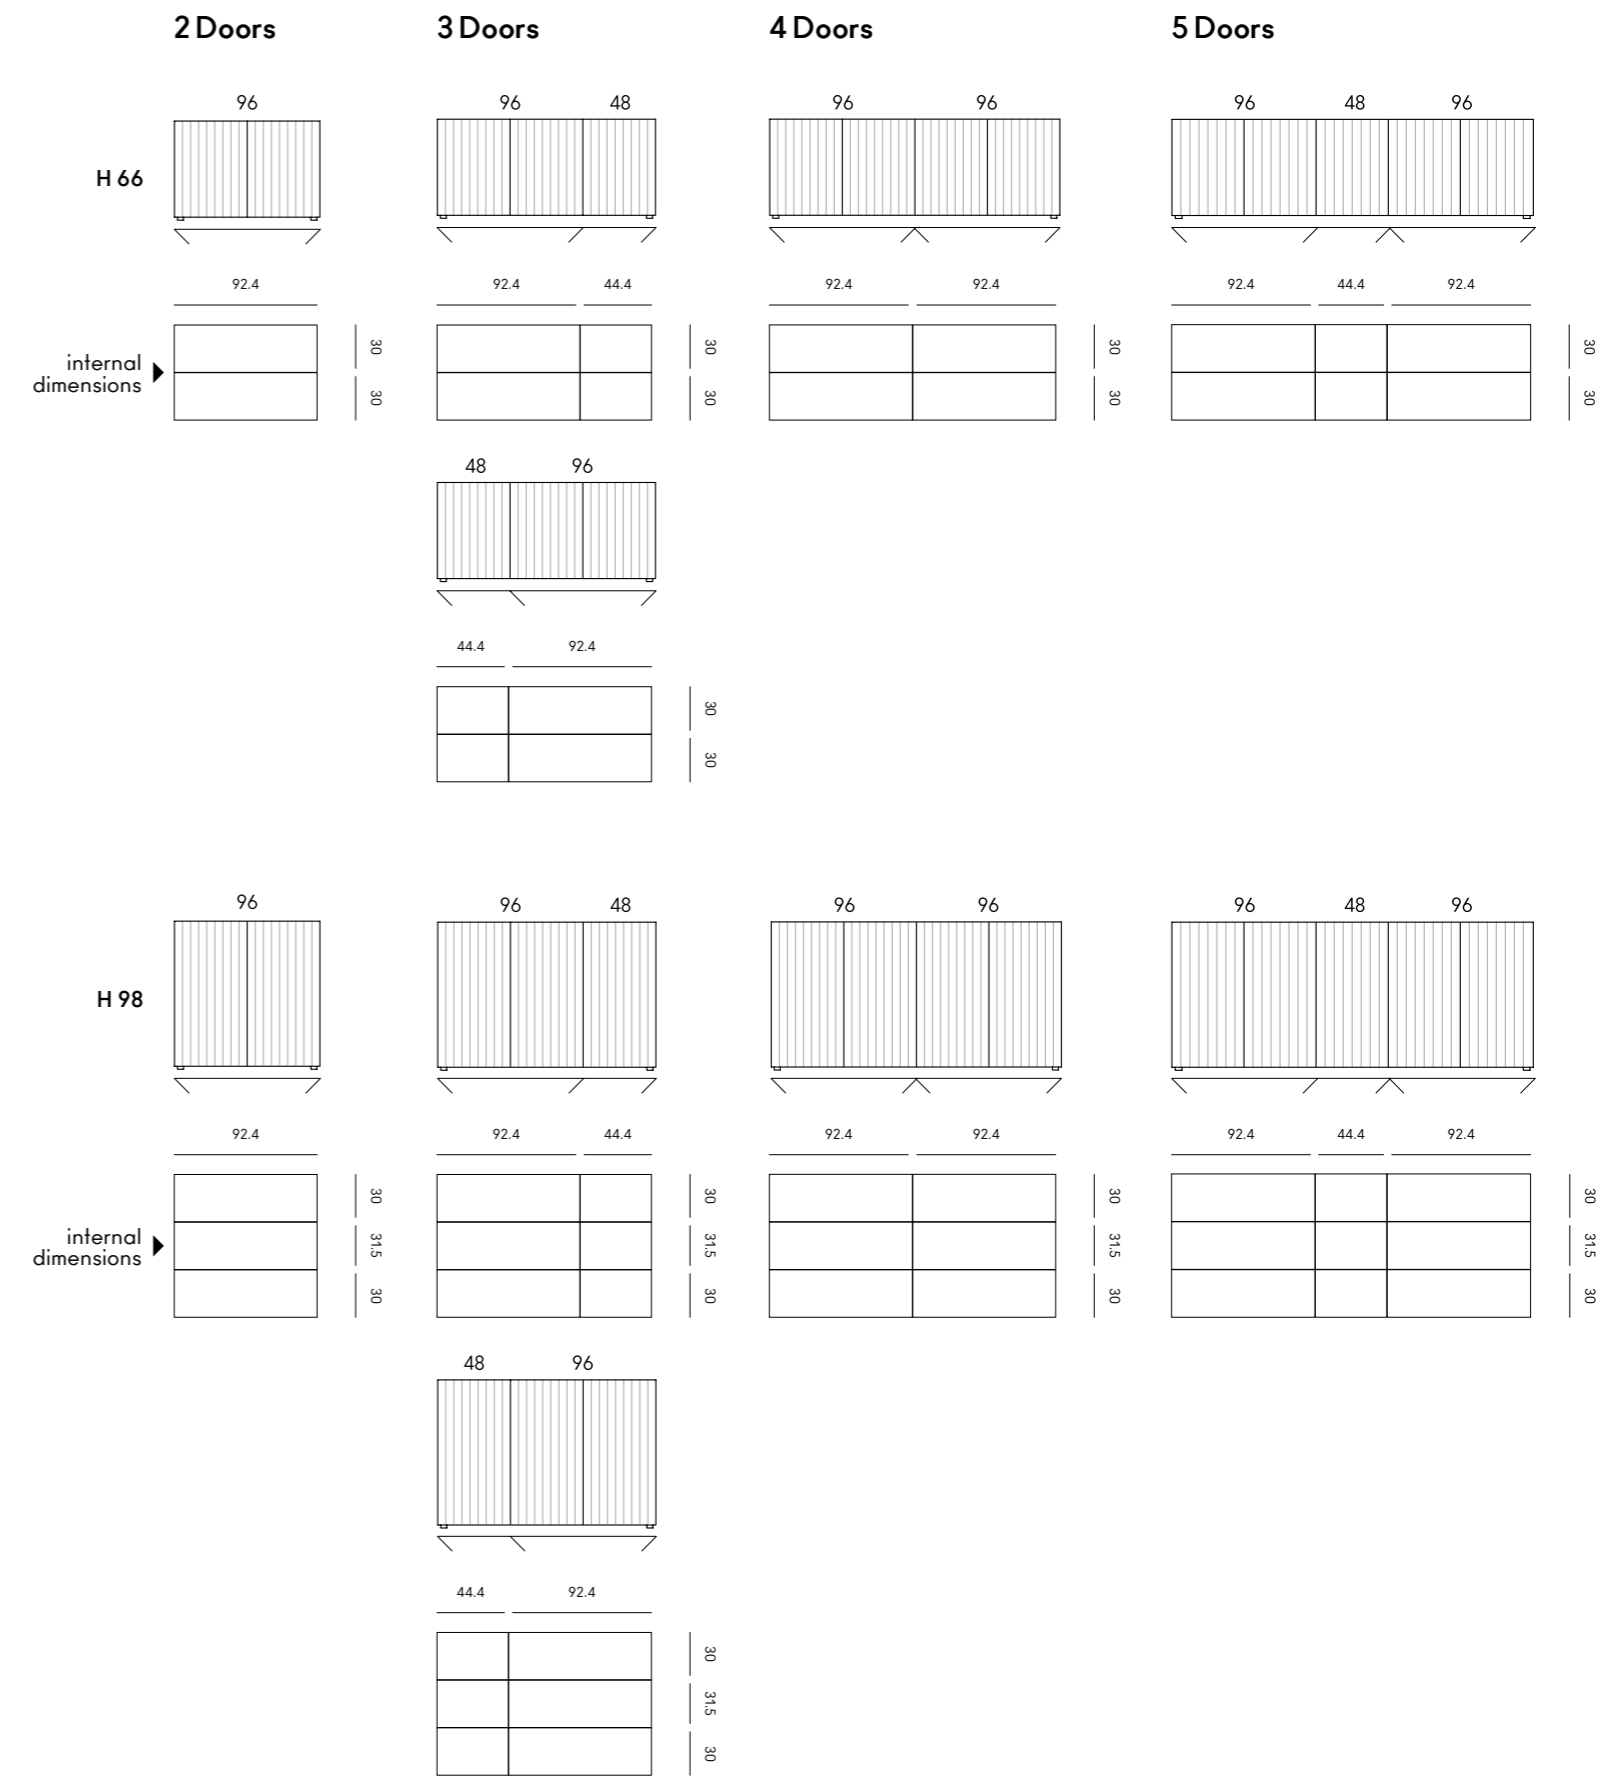

Leon Wood

Structure and doors made from particleboard or MDF panels, veneered and stained. Triangular section inserts in solid stained beech wood applied to the doors. Internal shelves in tempered glass. The height of the sideboards (cm 66 or 98) includes the feet (H2).

Leon Decor

Structure made from lacquered particleboard or MDF. Lacquered MDF doors with American walnut or natural oak decors. Internal shelves in tempered glass. The height of the sideboards (cm 66 or 98) includes the feet (H2).

Leon Full Color

Structure made from lacquered particleboard or MDF. Lacquered MDF doors. Internal shelves in tempered glass. The height of the sideboards (cm 66 or 98) includes the feet (H2).