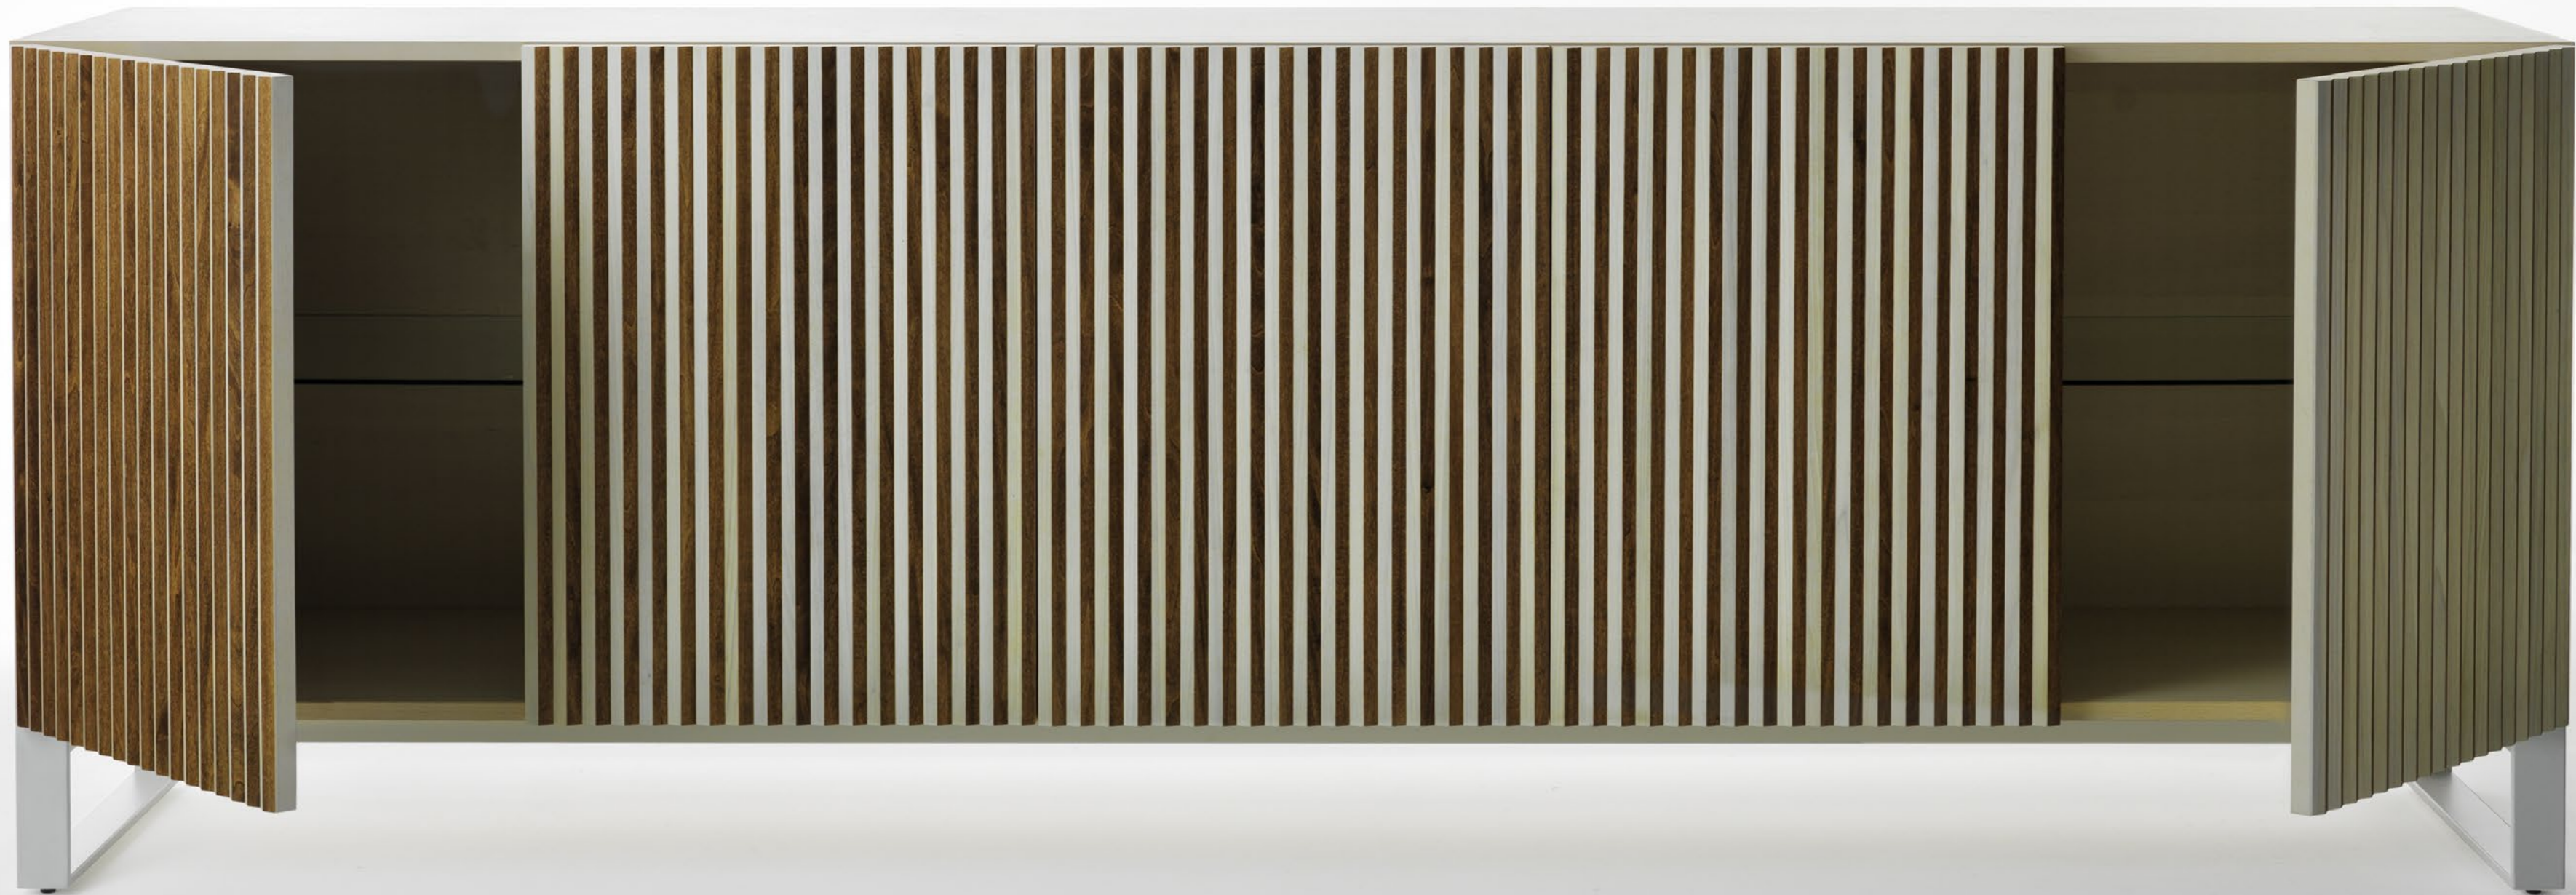

# Leon Wood

Mocha beech  
cm 192 x 49 x 98H

## Leon Wood

Mocha beech  
cm 144 x 49 x 66H

Albino Torcia side table

## Leon Wood

Whitened beech  
Mid-Century Modern base H16  
cm 192 x 49 x 80H

## Leon Wood

Whitened beech  
Minimal Design base H16  
cm 240 x 49 x 80H