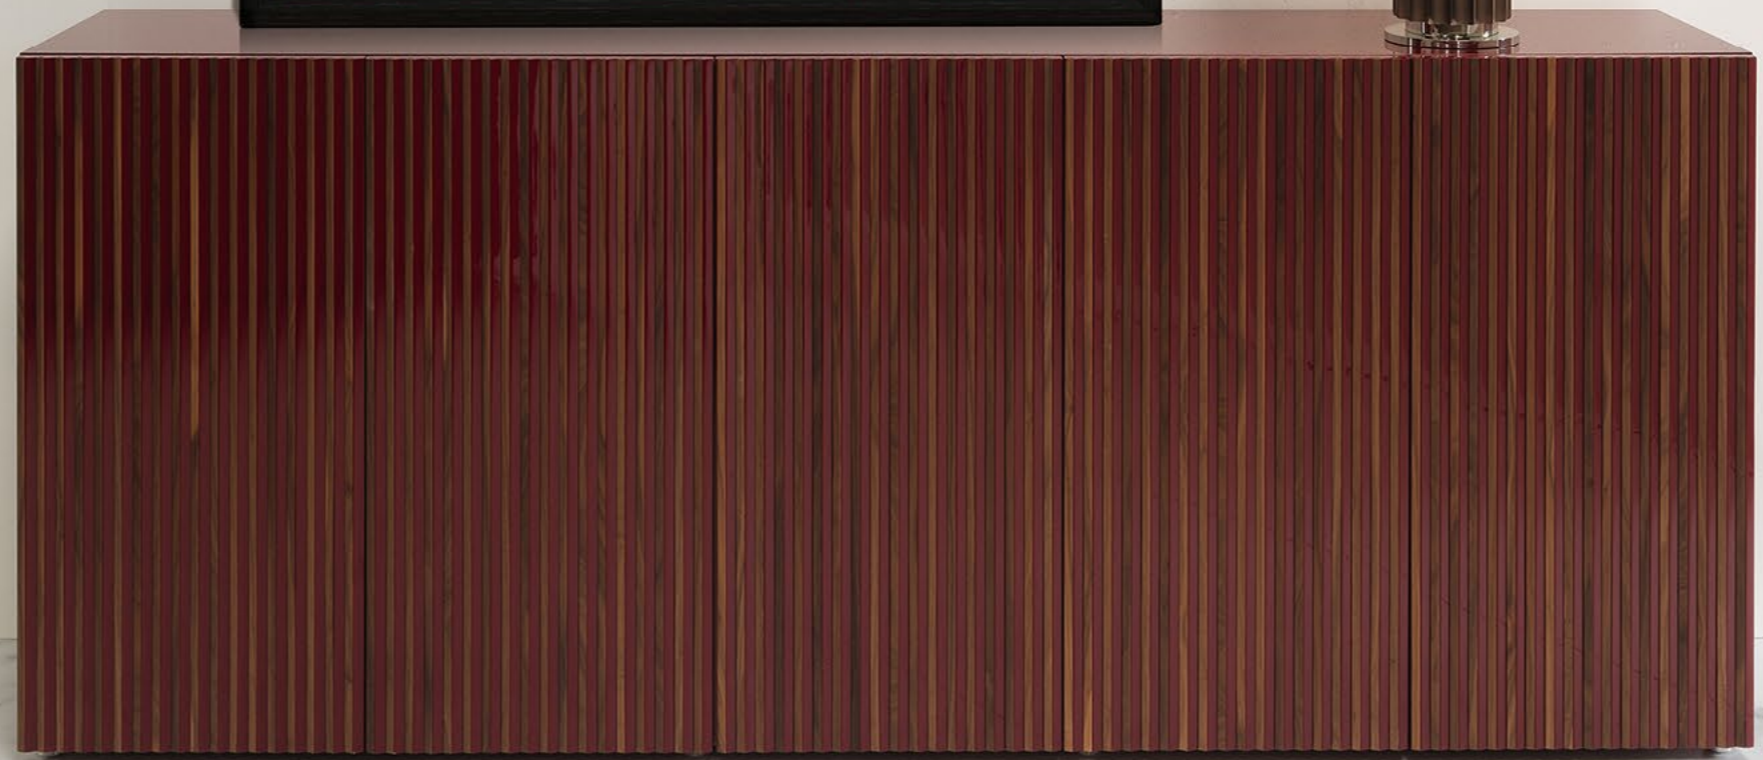

Leon Decor

Walnut decors + Red glossy lacquered body
cm 240 x 49 x 98H

[Click to watch](#)