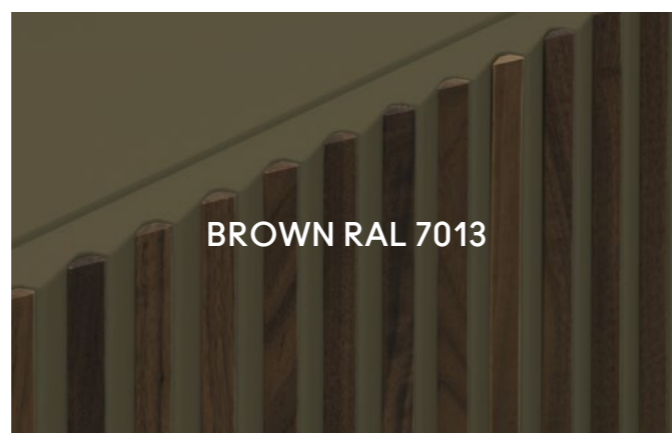

Vertical decors in solid
American walnut

Glossy or matt lacquered
body and doors