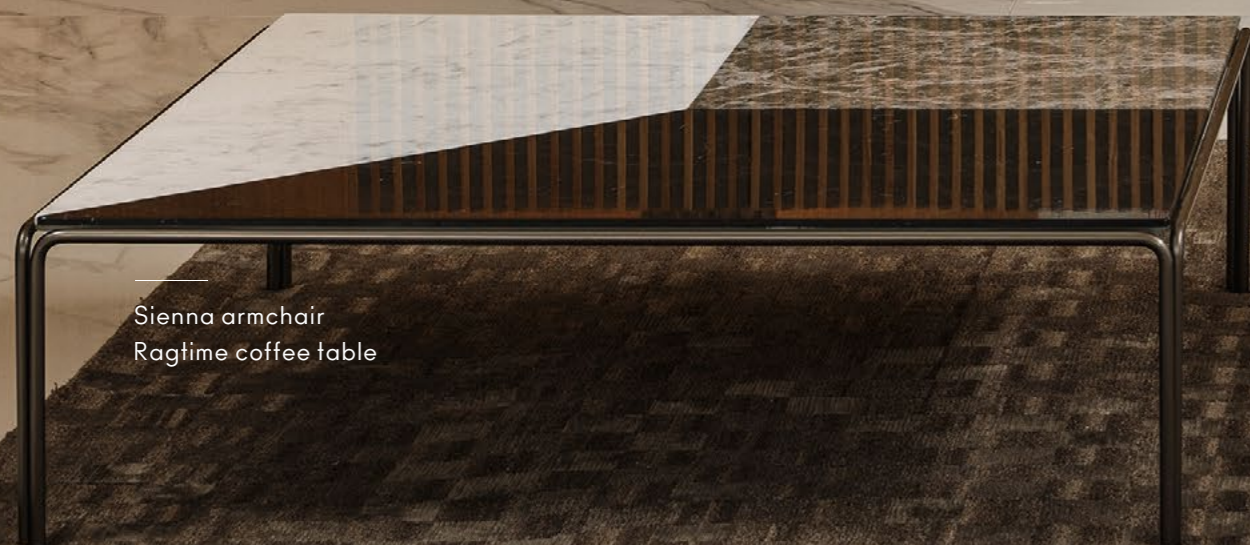

# Leon Decor

Oak decors + Brown matt lacquered body  
Mid-Century Modern base H16  
cm 192 x 49 x 80H

[Click to watch](#) ▶

Sienna armchair  
Ragtime coffee table