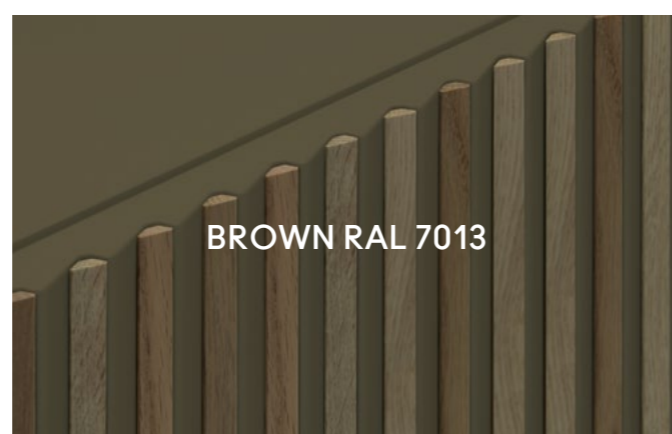

Vertical decors in solid natural oak

Glossy or matt lacquered body and doors