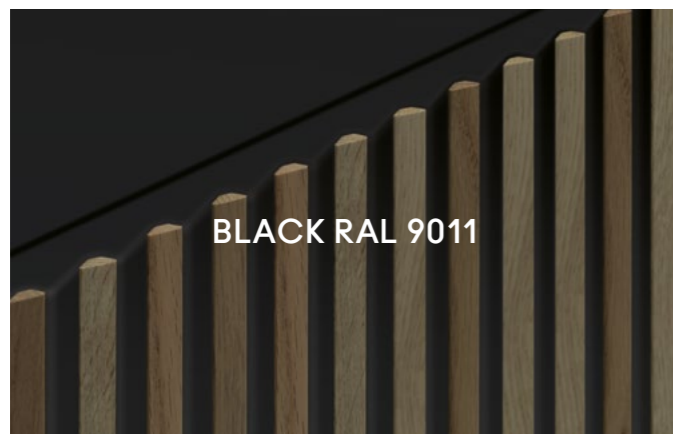

Vertical decors in solid natural oak

Glossy or matt lacquered body and doors