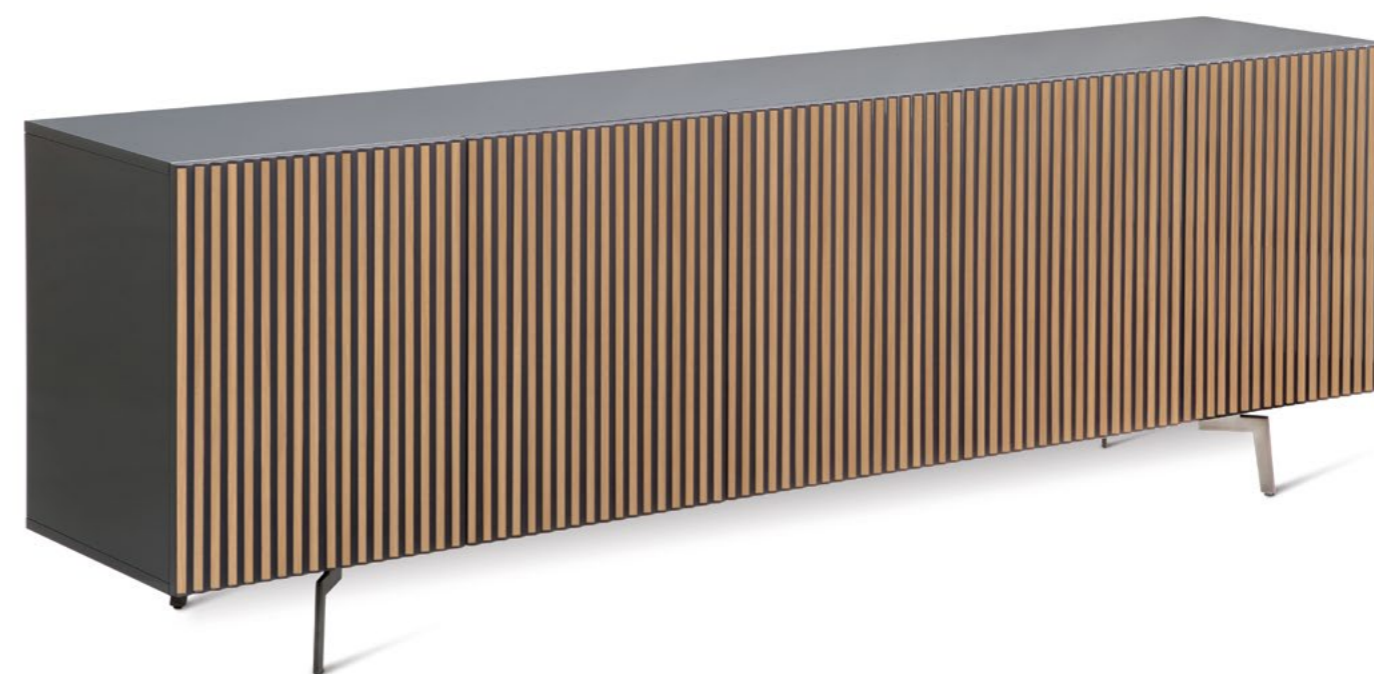

## Leon Decor with walnut decors

Walnut decors + Graphite glossy lacquered body  
Mid-Century Modern base H16  
cm 240 x 49 x 80H

[Click to watch](#)

Vertical decors in solid natural oak

Glossy or matt lacquered body and doors

## Leon Decor with oak decors

Oak decors + Graphite glossy lacquered body  
Mid-Century Modern base H16  
cm 240 x 49 x 80H

[Click to watch](#)