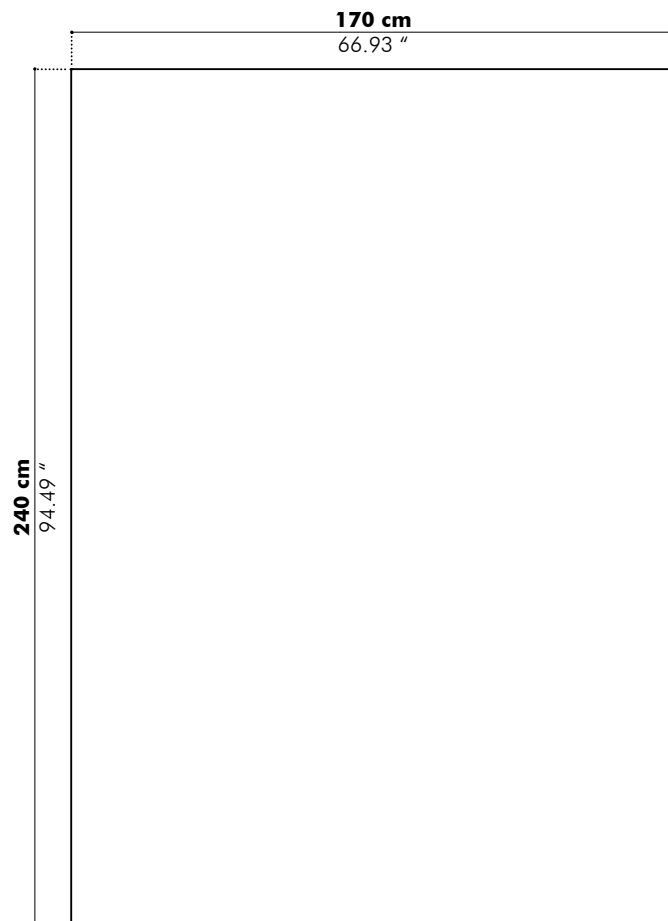

BuzziRugs Small

- 🌲 Tufted floor carpet
Available in Jeans, Gold, Moss or Seal color
- ✂ Width: 170 cm Length: 240 cm Thickness: 1 cm
Width: 66.93" Length: 94.49" Thickness: 0.39"
- ⚖ 11,4 kg
25.13 lbs

BuzziRugs Medium

- 🌲 Tufted floor carpet
Available in Jeans, Gold, Moss or Seal color
- ✂ Width: 200 cm Length: 300 cm Thickness: 1 cm
Width: 78.74" Length: 118.11" Thickness: 0.39"
- ⚖ 16,7 kg
36.82 lbs

BuzziRugs Round

- 🌲 Tufted floor carpet
Available in Jeans, Gold, Moss or Seal color
- ✂ ø 300 cm Thickness: 1 cm
ø 118.11" Thickness: 0.39"
- ⚖ 19,7 kg
43.43 lbs

Colors

Moss

Jeans

Gold

Seal

Dimensions

BuzziRugs Used Small

Thickness: 1 cm | 0.39"

BuzziRugs Used Medium

Thickness: 1 cm | 0.39"

BuzziRugs Used Round

Thickness: 1 cm | 0.39"