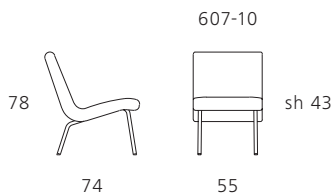

Product description

Armchair

Modell no.

607

Frame

Solid beech with zigzag springs.
Back with strapping.

Base

Tubular steel:
- highly polished chrome-plated
- powder-coated black matt.

Upholstery

Cold cure foam with an outer layer of nonwoven fabric.

Glides

Fitted with synthetic glides.

Technical drawings and dimensions

All dimensions in cm.