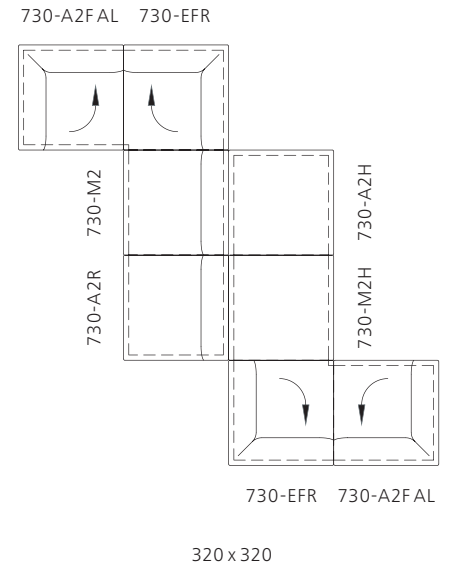

LIVING LANDSCAPE 730.

Polstersitze
Upholstered seats

Beispielkonfigurationen
Configuration examples

All dimensions in cm.