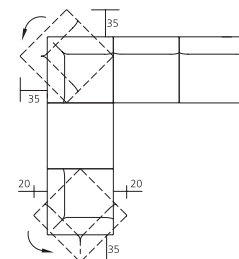

Space requirements

All information in cm.