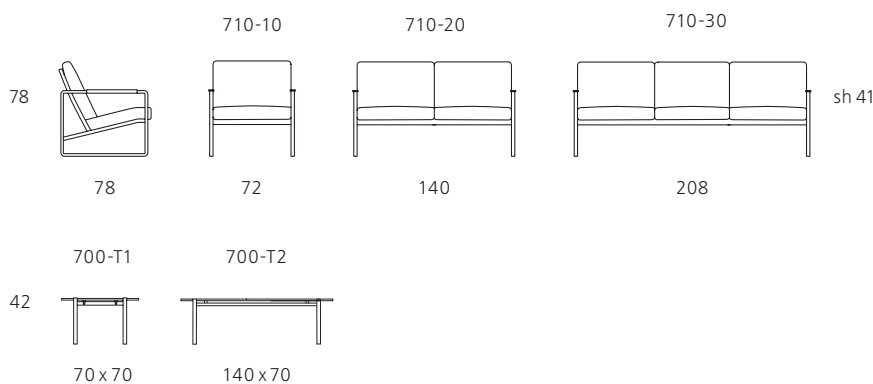

Product description

Armchair and sofa

Modell no.

710

Frame

Sectional steel, chrome-plated matt brushed or black chrome (for surcharge). The back and seat plate are upholstered.

Cushion

Loose seat and back cushions, ticking sewn into chambers with down filling.

Table

Frame

Sectional steel, chrome-plated matt brushed or black chrome (for surcharge).

Table top

Safety glass:
- crystal glass (.31)
Thickness: 15 mm.

Technical drawings and dimensions

All dimensions in cm.