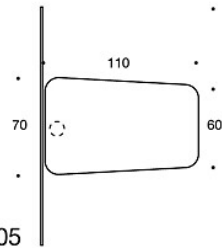

**297HM** = with high screen

---

**ACCESSORIES:**

Power outlet.

---

**ADJUSTMENTS:**

**Screens:** height adjustable glides.

Dimensional drawing:

297LM72 / LM90 / LM105

297LM7272 / LM9090 / LM105105

297LM7290 / LM72105 / LM90105

Dimensional drawing 2:

297HM72 / HM90 / HM105

297HM7272 / HM9090 / HM105105  
297HM7290 / HM72105 / HM90105