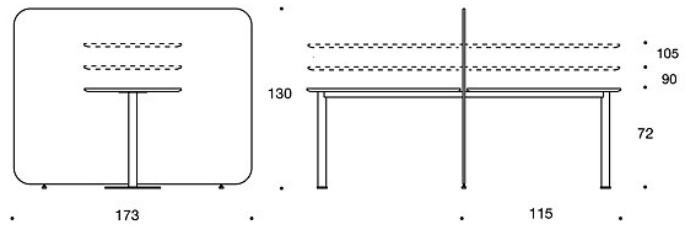

**297HM** = with high screen

---

**ACCESSORIES:**

Power outlet.

---

**ADJUSTMENTS:**

**Screens:** height adjustable glides.

Dimensional drawing:

297LM72 / LM90 / LM105

297LM7272 / LM9090 / LM105105

297LM7290 / LM72105 / LM90105

Dimensional drawing 2:

297HM72 / HM90 / HM105

297HM7272 / HM9090 / HM105105  
297HM7290 / HM72105 / HM90105