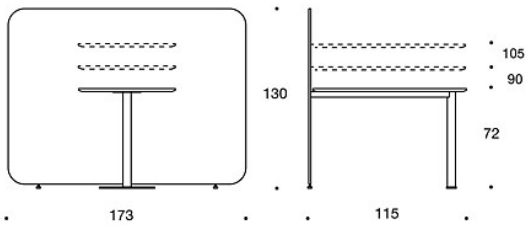

**297HM** = with high screen

---

**ACCESSORIES:**

Power outlet.

---

**ADJUSTMENTS:**

**Screens:** height adjustable glides.

Dimensional drawing:

297LM72 / LM90 / LM105

297LM7272 / LM9090 / LM105105

297LM7290 / LM72105 / LM90105

Dimensional drawing 2:

297HM72 / HM90 / HM105

297HM7272 / HM9090 / HM105105  
297HM7290 / HM72105 / HM90105