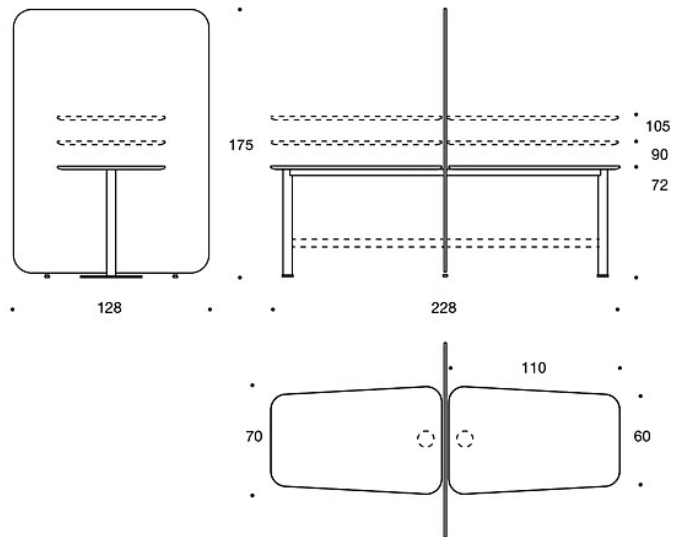

**297HM** = with high screen

---

**ACCESSORIES:**

Power outlet.

---

**ADJUSTMENTS:**

**Screens:** height adjustable glides.

Dimensional drawing:

297LM72 / LM90 / LM105

297LM7272 / LM9090 / LM105105

297LM7290 / LM72105 / LM90105

Dimensional drawing 2:

297HM72 / HM90 / HM105

297HM7272 / HM9090 / HM105105  
297HM7290 / HM72105 / HM90105