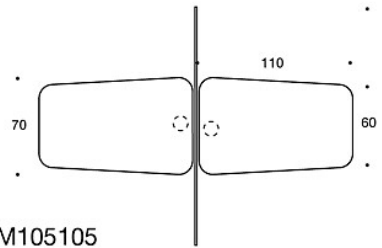

**297HM** = with high screen

---

**ACCESSORIES:**

Power outlet.

---

**ADJUSTMENTS:**

**Screens:** height adjustable glides.

Dimensional drawing:

297LM72 / LM90 / LM105

297LM7272 / LM9090 / LM105105

297LM7290 / LM72105 / LM90105

Dimensional drawing 2:

297HM72 / HM90 / HM105

297HM7272 / HM9090 / HM105105  
297HM7290 / HM72105 / HM90105