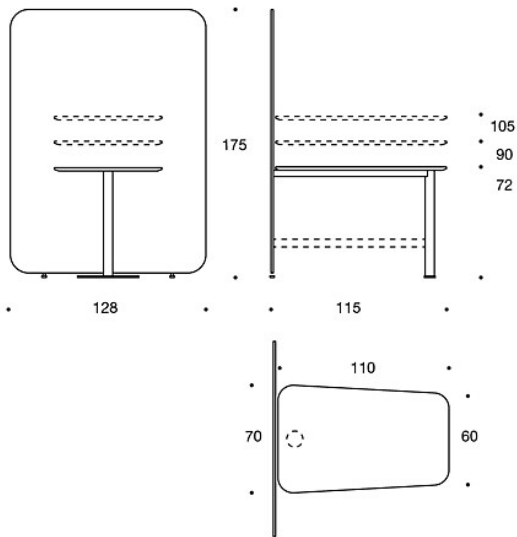

**297HM** = with high screen

---

**ACCESSORIES:**

Power outlet.

---

**ADJUSTMENTS:**

**Screens:** height adjustable glides.

Dimensional drawing:

297LM72 / LM90 / LM105

297LM7272 / LM9090 / LM105105

297LM7290 / LM72105 / LM90105

Dimensional drawing 2:

297HM72 / HM90 / HM105

297HM7272 / HM9090 / HM105105  
297HM7290 / HM72105 / HM90105