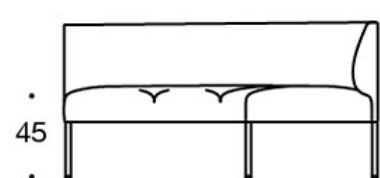

Dimensional drawing 2:

99

65

342RA

132

60°

342RAA

153

153

342RAAA

99

65

342KRA

132

60°

342KRAA

153

153

342KRAAA