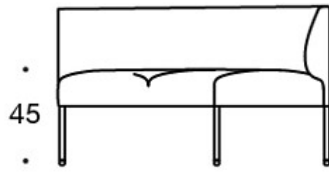

**342KRAA** = 60° sofa without armrests and with high outer backrest

---

**ACCESSORIES:**

Power outlet (230V + charging USB)

**331PS** = decorative cushion 67x42 cm

**331PM** = decorative cushion 42x42 cm

**331PL** = decorative cushion 50x50 cm

**340T** = table between seats

**340TL** = table with leg

Dimensional drawing:

Dimensional drawing 2:

99

65

342RA

132