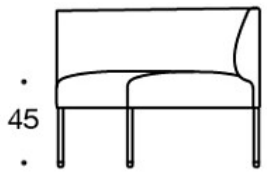

**342RAA** = 60° sofa without armrests and with outer backrest

**342RKA** = 90° round corner sofa without armrests and with high outer backrest

**342KRAAA** = 90° sofa without armrests and with high outer backrest

**342KRAA** = 60° sofa without armrests and with high outer backrest

---

**ACCESSORIES:**

Power outlet (230V + charging USB)

**331PS** = decorative cushion 67x42 cm

**331PM** = decorative cushion 42x42 cm

**331PL** = decorative cushion 50x50 cm

**340T** = table between seats

**340TL** = table with leg

Dimensional drawing:

Dimensional drawing 2:

99

65

342RA

132