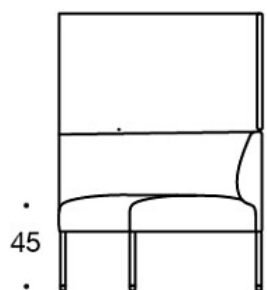

**342KRAA** = 60° sofa without armrests and with high outer backrest

---

**ACCESSORIES:**

Power outlet (230V + charging USB)

**331PS** = decorative cushion 67x42 cm

**331PM** = decorative cushion 42x42 cm

**331PL** = decorative cushion 50x50 cm

**340T** = table between seats

**340TL** = table with leg

Dimensional drawing:

Dimensional drawing 2:

99

65

342RA

132

60°

342RAA

153

153

342RAAA

99

65

342KRA