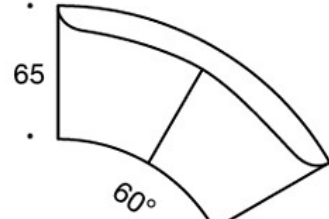

**342KRAA** = 60° sofa without armrests and with high outer backrest

---

**ACCESSORIES:**

Power outlet (230V + charging USB)

**331PS** = decorative cushion 67x42 cm

**331PM** = decorative cushion 42x42 cm

**331PL** = decorative cushion 50x50 cm

**340T** = table between seats

**340TL** = table with leg

Dimensional drawing:

Dimensional drawing 2:

99

65

342RA

132