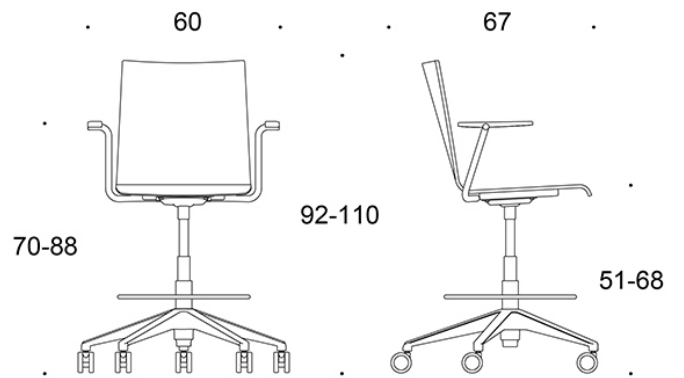

Dimensional drawing:

2806RXY