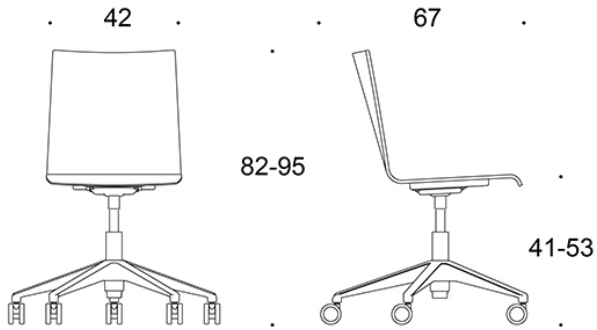

0.5m / pcs

ADJUSTMENT RANGE:

410-530 mm

CARBON FOOTPRINT:

Form **2806 RC**: 42.7 kg CO₂e

Dimensional drawing:

2805R

2806R