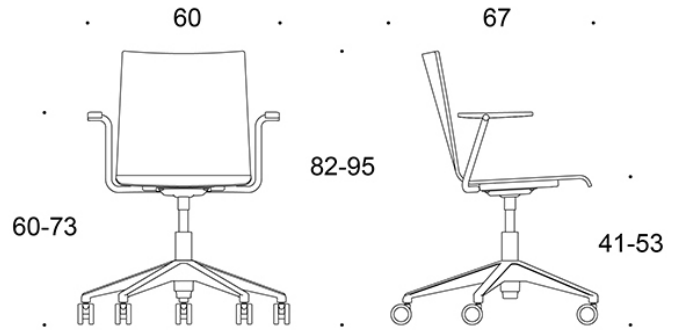

0.5m / pcs

ADJUSTMENT RANGE:

410-530 mm

CARBON FOOTPRINT:

Form **2806 RC**: 42.7 kg CO₂e

Dimensional drawing:

2805R

2806R