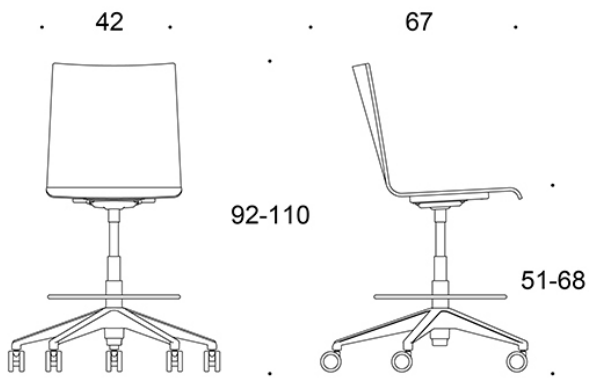

0.5m / pcs

ADJUSTMENT RANGE:

410-530 mm

CARBON FOOTPRINT:

Form **2806 RC**: 42.7 kg CO₂e

Dimensional drawing:

2805R

2806R