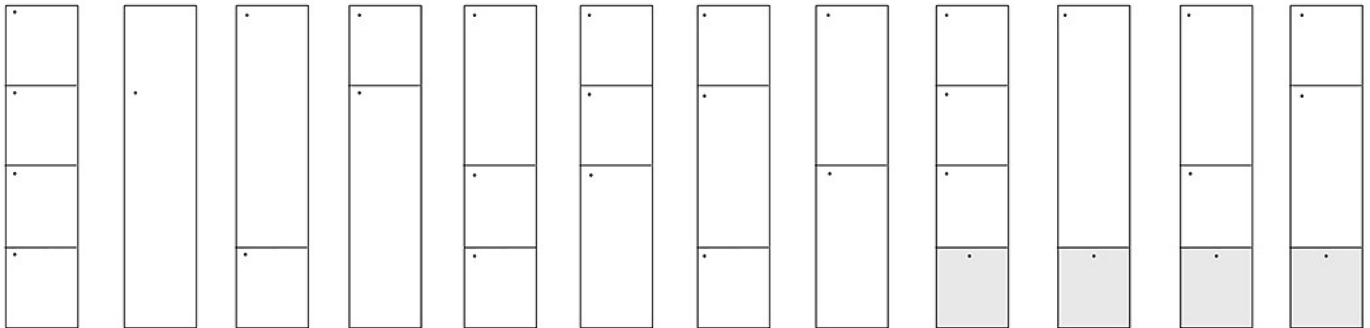

Dimensional drawing 2:

DOOR COMBINATIONS

■ DRAWER