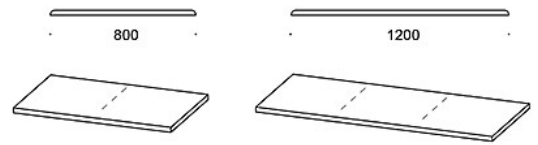

**FEATURES:**

- Available in 2-6 towers wide
- 3 different base options
- 4 storage towers and doors of different heights
- Possible to choose towers of different heights next to each other on the same base
- The doors are available with or without a lock
- The cabinet can be finished with additional covers, plant frames or seat cushions
- Coat racks measuring 80 cm and 120 cm and equipped with hanger bars are available for storing clothing

Dimensional drawing:

## Dimensional drawing 2:

DOOR COMBINATIONS

■ DRAWER

PLANT BOXES

SEAT CUSHIONS

Standard materials:

TA

M1