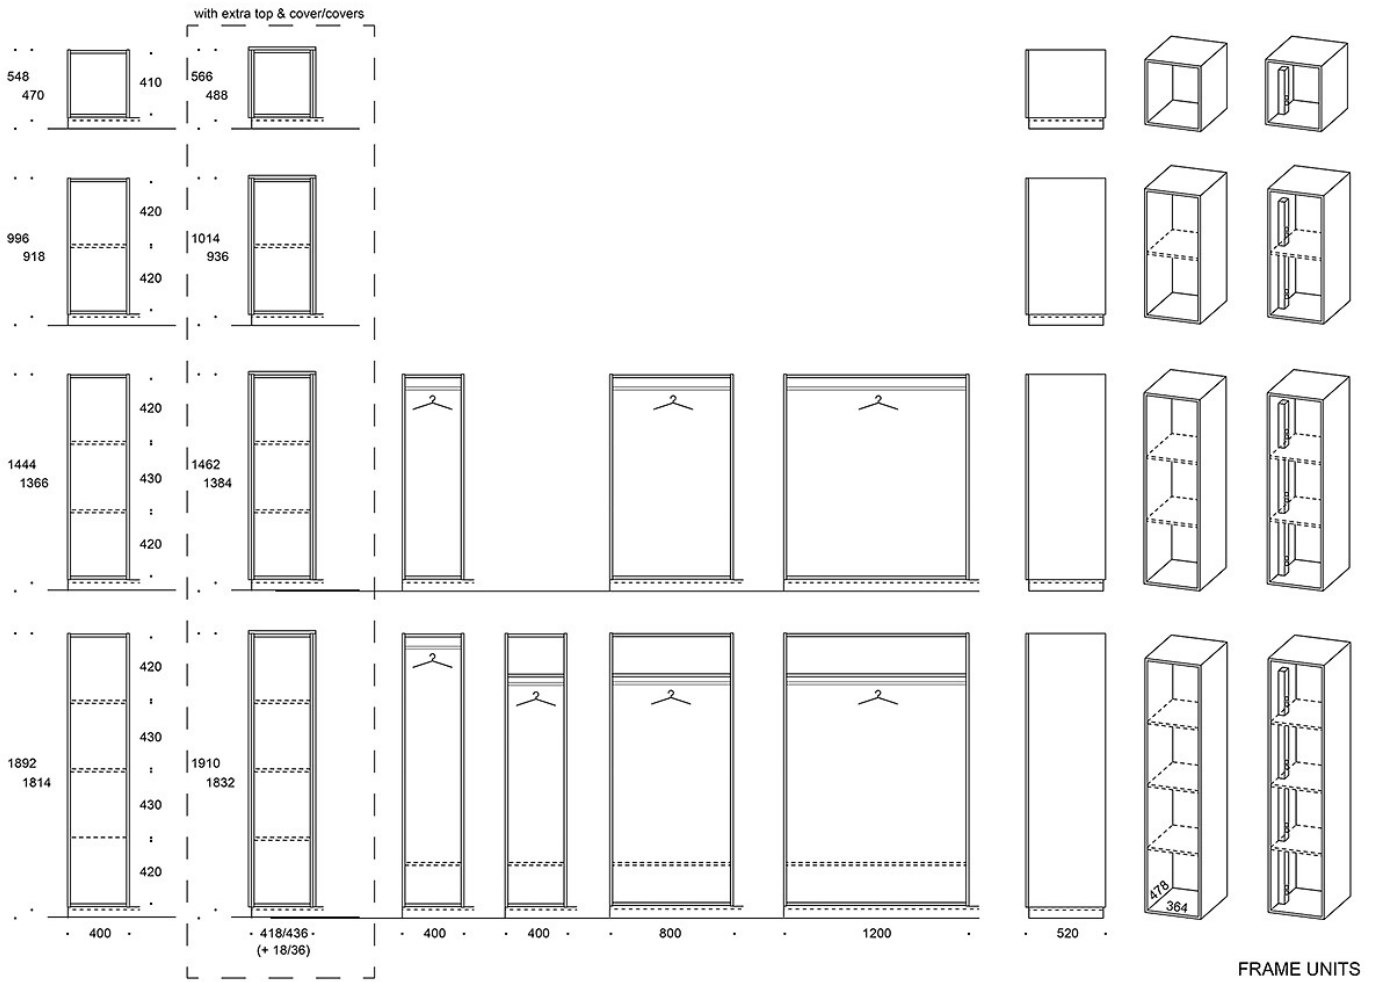

**FEATURES:**

- Available in 2-6 towers wide
- 3 different base options
- 4 storage towers and doors of different heights
- Possible to choose towers of different heights next to each other on the same base
- The doors are available with or without a lock
- The cabinet can be finished with additional covers, plant frames or seat cushions
- Coat racks measuring 80 cm and 120 cm and equipped with hanger bars are available for storing clothing

Dimensional drawing: