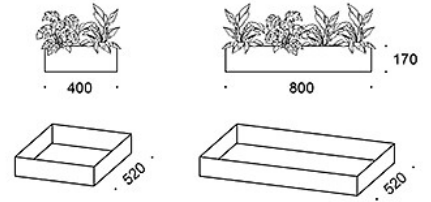

**FEATURES:**

- Available in 2-6 towers wide
- 3 different base options
- 4 storage towers and doors of different heights
- Possible to choose towers of different heights next to each other on the same base
- The doors are available with or without a lock
- The cabinet can be finished with additional covers, plant frames or seat cushions
- Coat racks measuring 80 cm and 120 cm and equipped with hanger bars are available for storing clothing

Dimensional drawing:

## Dimensional drawing 2:

DOOR COMBINATIONS

■ DRAWER

PLANT BOXES

SEAT CUSHIONS

Standard materials:

TA

M1