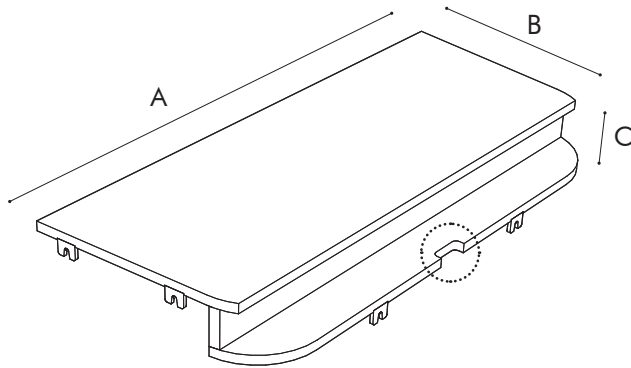

Dimensions Worktop

Worktop in Antwerp Oak | White Laminate
without cabletray

Upholstered worktop with cabletray
(Not for Targa)

Worktop in Antwerp Oak
with cabletray

Detail

BuzziBooth Single | Standing

	'A' Width	'B' Depth	'C' Height	Weight
Upholstered worktop with cabletray	110 cm 43.31"	50 cm 19.69"	12 cm 4.72"	5,4 kg 11.90 lbs
Worktop in White Laminate- without cabletray	110 cm 43.31"	50 cm 19.69"	2 cm 0.79"	7,6 kg 16.76 lbs
Worktop in Antwerp Oak* without cabletray	110 cm 43.31"	50 cm 19.69"	2 cm 0.79"	8 kg 17.64 lbs
Worktop in Antwerp Oak* with cabletray	110 cm 43.31"	50 cm 19.69"	12 cm 4.72"	10,3 kg 22.71 lbs