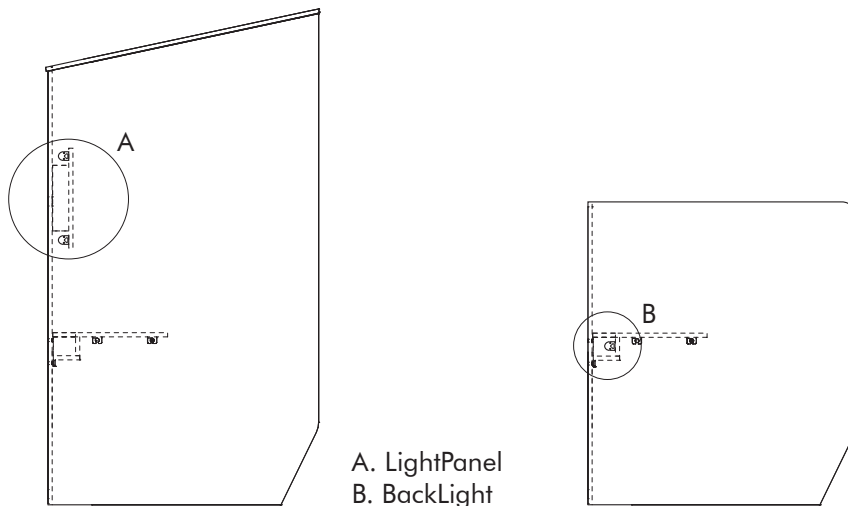

Accessories

Power cable: White
4 m – 157.48"
Type B Plug (US, ...), Type G Plug (UK, ...) or Schuko Plug (BE, NL,...)

Mounting clips
Connector accessories