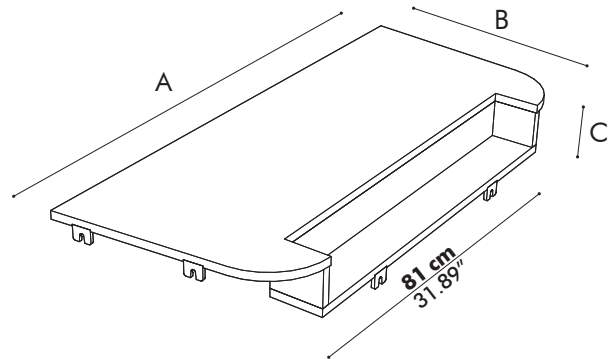

Fastness to light Note 5-8, ISO 105-B02

Fastness to rubbing (ISO) dry 4-5, wet 4-5

Pilling Note 4, EN ISO 12945

Dimensions

BuzziBooth Single

BuzziBooth Standing

BuzziBooth Targa

	Small	Medium	Large
W = Width	130 cm 51.18"	170 cm 66.93"	210 cm 82.68"

Dimensions Worktop

Worktop in Antwerp Oak | White Laminate
without cabletray

Upholstered worktop with cabletray
(Not for Targa)

Worktop in Antwerp Oak
with cabletray

Detail

BuzziBooth Single | Standing

	'A' Width	'B' Depth	'C' Height	Weight
Upholstered worktop with cabletray	110 cm 43.31"	50 cm 19.69"	12 cm 4.72"	5,4 kg 11.90 lbs
Worktop in White Laminate- without cabletray	110 cm 43.31"	50 cm 19.69"	2 cm 0.79"	7,6 kg 16.76 lbs
Worktop in Antwerp Oak* without cabletray	110 cm 43.31"	50 cm 19.69"	2 cm 0.79"	8 kg 17.64 lbs
Worktop in Antwerp Oak* with cabletray	110 cm 43.31"	50 cm 19.69"	12 cm 4.72"	10,3 kg 22.71 lbs