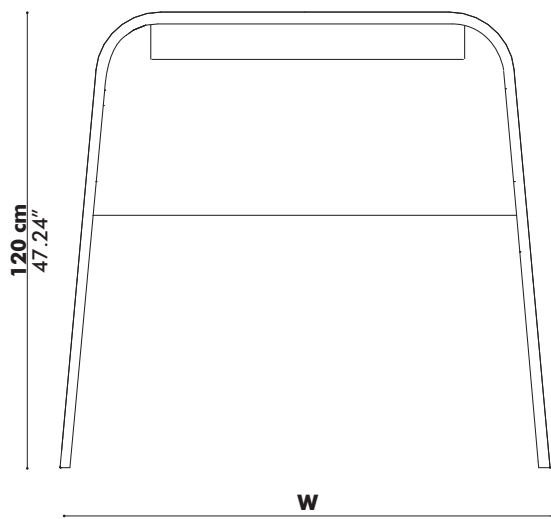

Width: 93 cm | 36.61"

Packaging: Height: 204,5 cm | 80.51"

Width: 44 cm | 17.32"

Depth: 251,5 cm | 99.02"

Standard: 96 kg | 211.64 lbs

Lightboard: 4,8 kg | 10.58 lbs

Packaging (including Booth Standing): 147 kg | 324.08 lbs

Standard: Height: 120 or 135 cm | 47.27" or 53.15"

Width: S: 130 cm | 51.18"

M: 170 cm | 66.93"

L: 210 cm | 82.68"

Depth: 115 cm | 47.24"

Packaging: Height: S: 130 cm | 51.18"

M: 170 cm | 66.93"

L: 210 cm | 82.68"

Fastness to light Note 5-8, ISO 105-B02

Fastness to rubbing (ISO) dry 4-5, wet 4-5

Pilling Note 4, EN ISO 12945

Dimensions

BuzziBooth Single

BuzziBooth Standing

BuzziBooth Targa

	Small	Medium	Large
W = Width	130 cm 51.18"	170 cm 66.93"	210 cm 82.68"

Dimensions Worktop

Worktop in Antwerp Oak | White Laminate
without cabletray

Upholstered worktop with cabletray
(Not for Targa)

Worktop in Antwerp Oak
with cabletray

Detail

BuzziBooth Single | Standing

	'A' Width	'B' Depth	'C' Height	Weight
Upholstered worktop with cabletray	110 cm 43.31"	50 cm 19.69"	12 cm 4.72"	5,4 kg 11.90 lbs
Worktop in White Laminate- without cabletray	110 cm 43.31"	50 cm 19.69"	2 cm 0.79"	7,6 kg 16.76 lbs
Worktop in Antwerp Oak* without cabletray	110 cm 43.31"	50 cm 19.69"	2 cm 0.79"	8 kg 17.64 lbs
Worktop in Antwerp Oak* with cabletray	110 cm 43.31"	50 cm 19.69"	12 cm 4.72"	10,3 kg 22.71 lbs