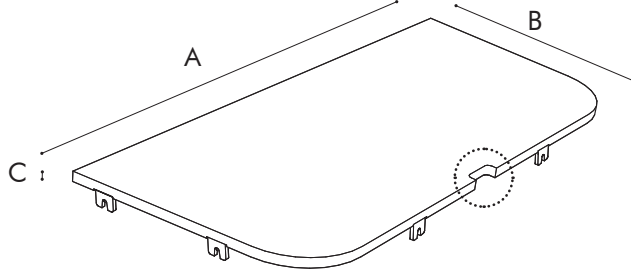

Fastness to light Note 5-8, ISO 105-B02

Fastness to rubbing (ISO) dry 4-5, wet 4-5

Pilling Note 4, EN ISO 12945

Dimensions

BuzziBooth Single

BuzziBooth Standing

BuzziBooth Targa

	Small	Medium	Large
W = Width	130 cm 51.18"	170 cm 66.93"	210 cm 82.68"

Dimensions Worktop

Worktop in Antwerp Oak | White Laminate
without cabletray

Upholstered worktop with cabletray
(Not for Targa)

Worktop in Antwerp Oak
with cabletray

Detail

BuzziBooth Single | Standing

	'A' Width	'B' Depth	'C' Height	Weight
Upholstered worktop with cabletray	110 cm 43.31"	50 cm 19.69"	12 cm 4.72"	5,4 kg 11.90 lbs
Worktop in White Laminate- without cabletray	110 cm 43.31"	50 cm 19.69"	2 cm 0.79"	7,6 kg 16.76 lbs
Worktop in Antwerp Oak* without cabletray	110 cm 43.31"	50 cm 19.69"	2 cm 0.79"	8 kg 17.64 lbs
Worktop in Antwerp Oak* with cabletray	110 cm 43.31"	50 cm 19.69"	12 cm 4.72"	10,3 kg 22.71 lbs