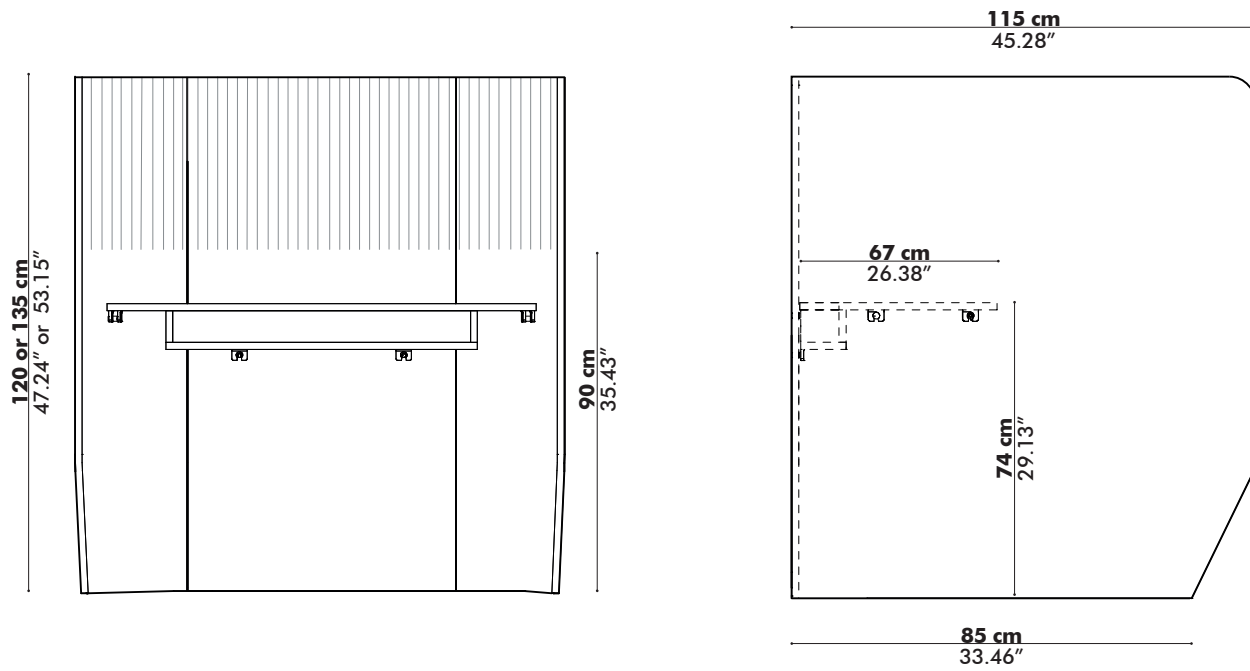

BuzziBooth Targa

	Small	Medium	Large
W = Width	130 cm 51.18"	170 cm 66.93"	210 cm 82.68"