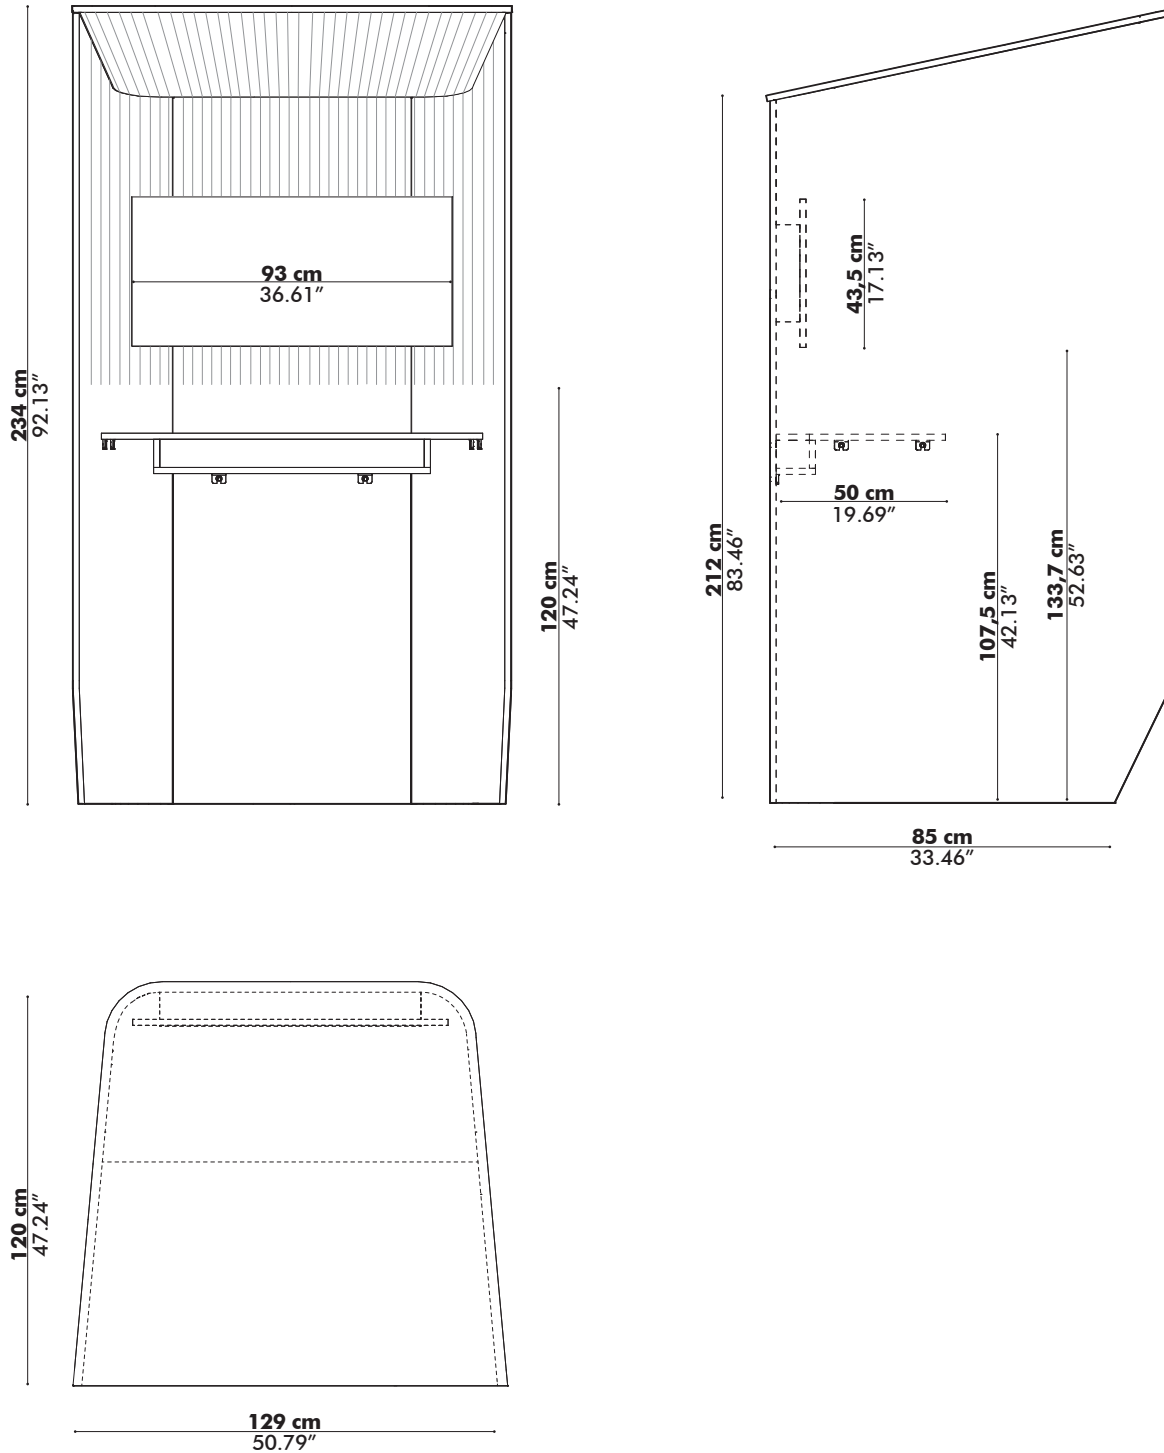

Width: 93 cm | 36.61"

Packaging: Height: 204,5 cm | 80.51"

Width: 44 cm | 17.32"

Depth: 251,5 cm | 99.02"

Standard: 96 kg | 211.64 lbs

Lightboard: 4,8 kg | 10.58 lbs

Packaging (including Booth Standing): 147 kg | 324.08 lbs

Standard: Height: 120 or 135 cm | 47.27" or 53.15"

Width: S: 130 cm | 51.18"

M: 170 cm | 66.93"

L: 210 cm | 82.68"

Depth: 115 cm | 47.24"

Packaging: Height: S: 130 cm | 51.18"

M: 170 cm | 66.93"

L: 210 cm | 82.68"

Fastness to light Note 5-8, ISO 105-B02

Fastness to rubbing (ISO) dry 4-5, wet 4-5

Pilling Note 4, EN ISO 12945

Dimensions

BuzziBooth Single

BuzziBooth Standing

BuzziBooth Targa

	Small	Medium	Large
W = Width	130 cm 51.18"	170 cm 66.93"	210 cm 82.68"

Dimensions Worktop

Worktop in Antwerp Oak | White Laminate
without cabletray

Upholstered worktop with cabletray
(Not for Targa)

Worktop in Antwerp Oak
with cabletray

Detail

BuzziBooth Single | Standing

	'A' Width	'B' Depth	'C' Height	Weight
Upholstered worktop with cabletray	110 cm 43.31"	50 cm 19.69"	12 cm 4.72"	5,4 kg 11.90 lbs
Worktop in White Laminate- without cabletray	110 cm 43.31"	50 cm 19.69"	2 cm 0.79"	7,6 kg 16.76 lbs
Worktop in Antwerp Oak* without cabletray	110 cm 43.31"	50 cm 19.69"	2 cm 0.79"	8 kg 17.64 lbs
Worktop in Antwerp Oak* with cabletray	110 cm 43.31"	50 cm 19.69"	12 cm 4.72"	10,3 kg 22.71 lbs