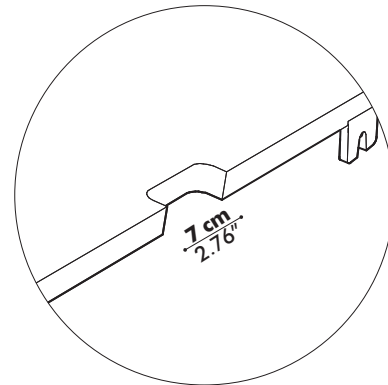

Fastness to light Note 5-8, ISO 105-B02

Fastness to rubbing (ISO) dry 4-5, wet 4-5

Pilling Note 4, EN ISO 12945

Dimensions

BuzziBooth Single

BuzziBooth Standing

BuzziBooth Targa

	Small	Medium	Large
W = Width	130 cm 51.18"	170 cm 66.93"	210 cm 82.68"

Dimensions Worktop

Worktop in Antwerp Oak | White Laminate
without cabletray

Upholstered worktop with cabletray
(Not for Targa)

Worktop in Antwerp Oak
with cabletray

Detail

BuzziBooth Single | Standing

	'A' Width	'B' Depth	'C' Height	Weight
Upholstered worktop with cabletray	110 cm 43.31"	50 cm 19.69"	12 cm 4.72"	5,4 kg 11.90 lbs
Worktop in White Laminate- without cabletray	110 cm 43.31"	50 cm 19.69"	2 cm 0.79"	7,6 kg 16.76 lbs
Worktop in Antwerp Oak* without cabletray	110 cm 43.31"	50 cm 19.69"	2 cm 0.79"	8 kg 17.64 lbs
Worktop in Antwerp Oak* with cabletray	110 cm 43.31"	50 cm 19.69"	12 cm 4.72"	10,3 kg 22.71 lbs

*These solid wood worktops may contain knots, natural color variations and drying splits as normal features of the product. This contributes to the uniqueness of each worktop.

BuzziBooth Targa

	'A' Width	'B' Depth	'C' Height	Weight
Worktop in Antwerp Oak* with cabletray	S 110 cm 43.31"	67 cm 26.38"	12 cm 4.72"	S 10,3 kg 22.71 lbs
	M 150 cm 59.06"			M 14,02 kg 30.91 lbs
	L 190 cm 74.80"			L 28,04 kg 61.82 lbs
Worktop in Antwerp Oak* without cabletray	S 110 cm 43.31"	67 cm 26.38"	2 cm 0.79"	S 8 kg 17.64 lbs
	M 150 cm 59.06"			M 10,88 kg 23.99 lbs
	L 190 cm 74.80"			L 21,76 kg 47.97 lbs