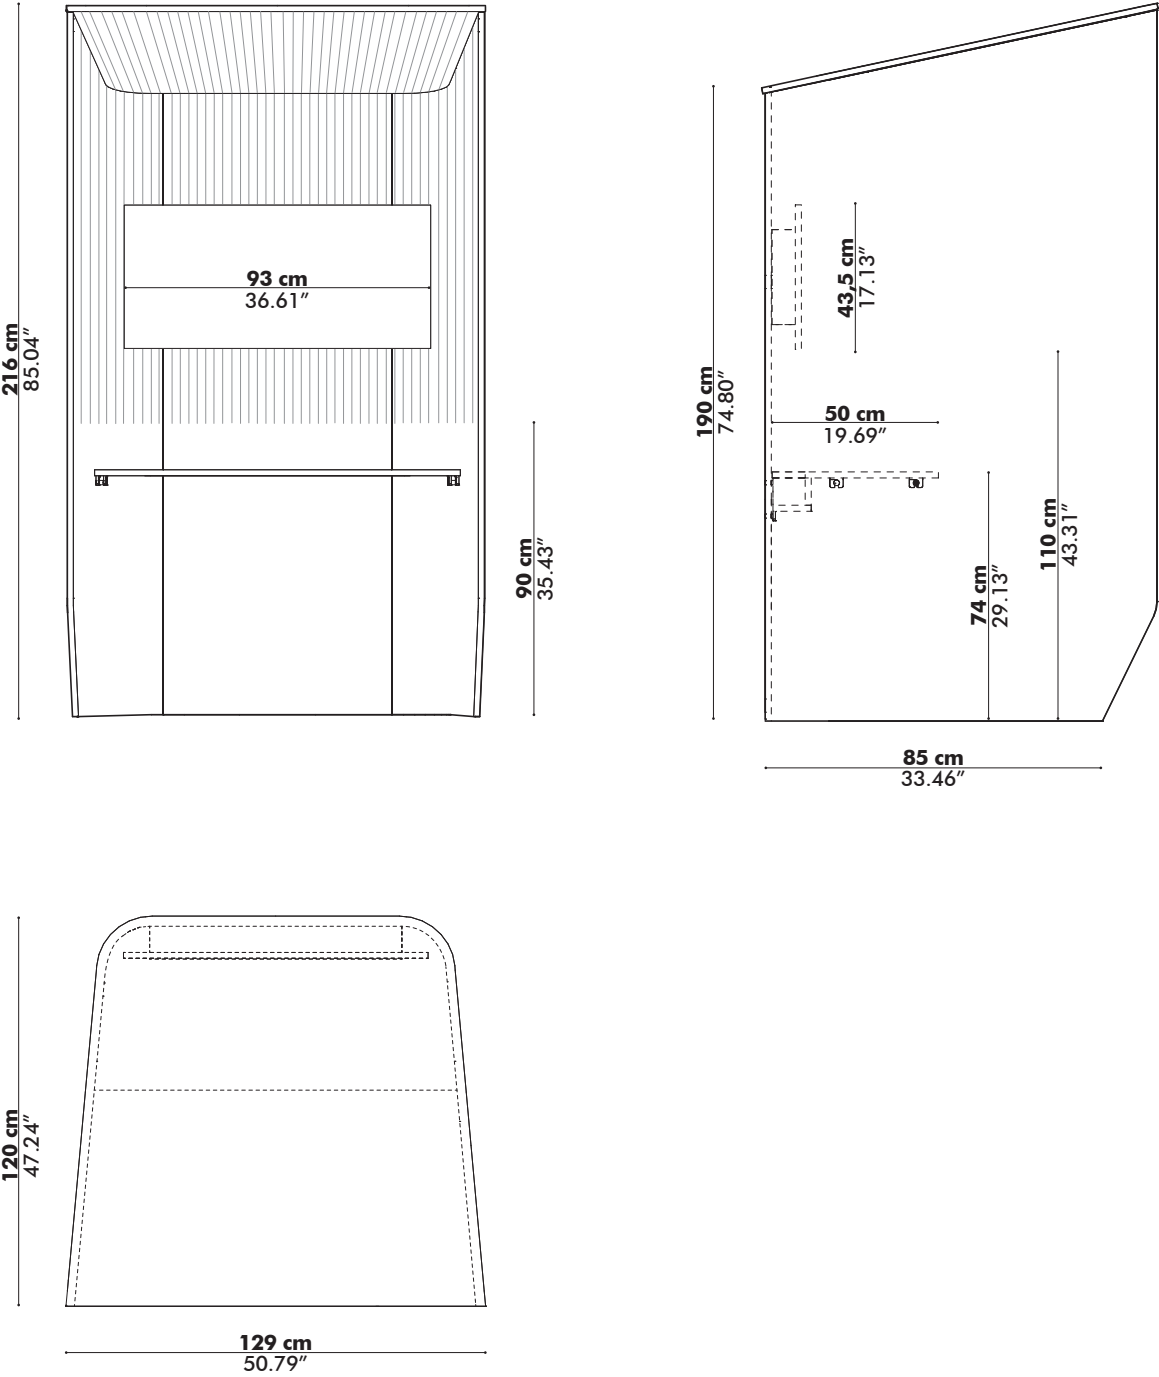

Width: 93 cm | 36.61"

Packaging: Height: 204,5 cm | 80.51"

Width: 44 cm | 17.32"

Depth: 251,5 cm | 99.02"

Standard: 96 kg | 211.64 lbs

Lightboard: 4,8 kg | 10.58 lbs

Packaging (including Booth Standing): 147 kg | 324.08 lbs

Standard: Height: 120 or 135 cm | 47.27" or 53.15"

Width: S: 130 cm | 51.18"

M: 170 cm | 66.93"

L: 210 cm | 82.68"

Depth: 115 cm | 47.24"

Packaging: Height: S: 130 cm | 51.18"

M: 170 cm | 66.93"

L: 210 cm | 82.68"

Fastness to light Note 5-8, ISO 105-B02

Fastness to rubbing (ISO) dry 4-5, wet 4-5

Pilling Note 4, EN ISO 12945

Dimensions

BuzziBooth Single

BuzziBooth Standing

BuzziBooth Targa

	Small	Medium	Large
W = Width	130 cm 51.18"	170 cm 66.93"	210 cm 82.68"

Dimensions Worktop

Worktop in Antwerp Oak | White Laminate
without cabletray

Upholstered worktop with cabletray
(Not for Targa)

Worktop in Antwerp Oak
with cabletray

Detail

BuzziBooth Single | Standing

	'A' Width	'B' Depth	'C' Height	Weight
Upholstered worktop with cabletray	110 cm 43.31"	50 cm 19.69"	12 cm 4.72"	5,4 kg 11.90 lbs
Worktop in White Laminate- without cabletray	110 cm 43.31"	50 cm 19.69"	2 cm 0.79"	7,6 kg 16.76 lbs
Worktop in Antwerp Oak* without cabletray	110 cm 43.31"	50 cm 19.69"	2 cm 0.79"	8 kg 17.64 lbs
Worktop in Antwerp Oak* with cabletray	110 cm 43.31"	50 cm 19.69"	12 cm 4.72"	10,3 kg 22.71 lbs