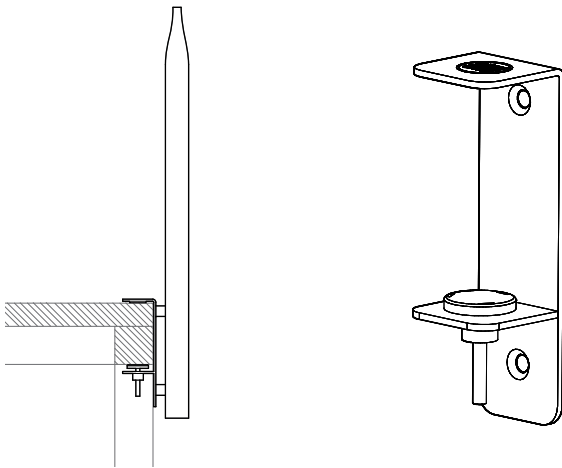

Fix

BuzziFix is available in powder coated metal Black (RAL 9005), White (RAL 9010) or Alu (RAL 9006)

Desk Full: 4 Fixes

Desk Left | Right: 3 Fixes

L: Worktop: 12 > 27 mm
0.47" > 1.06"

L Plus: Worktop: 18 > 43 mm
0.71" > 1.69"

XL: Worktop: 28 > 57 mm
1.10" > 2.24"

XXL: Worktop: 72 mm > 98 mm
2.83" > 3.86"

(XXL applicable for PicNic desk front side)