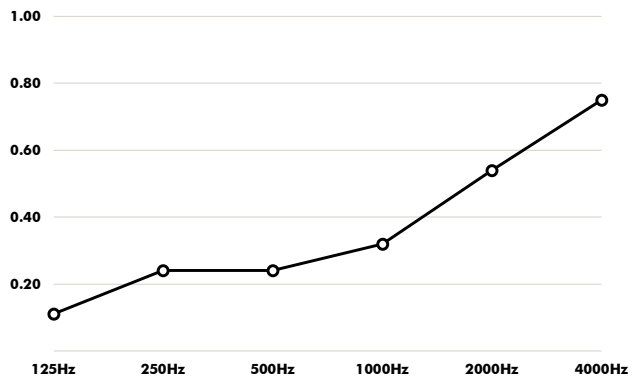

Acoustics

BuzziWrap

Equivalent sound absorption area in m² per object

Hz	Aeq/m²
125	0.11
250	0.24
500	0.24
1000	0.32
2000	0.54
4000	0.75