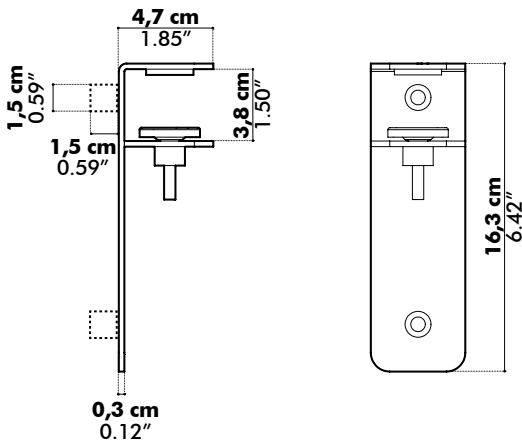

Fixes

Attention: the worktop thickness might differ on the sides and the front of the desk. Please specify the proper sizes of the fixes for each side of the worktop.

Fix L

Worktop: 12 > 27 mm | 0.47" > 1.06"