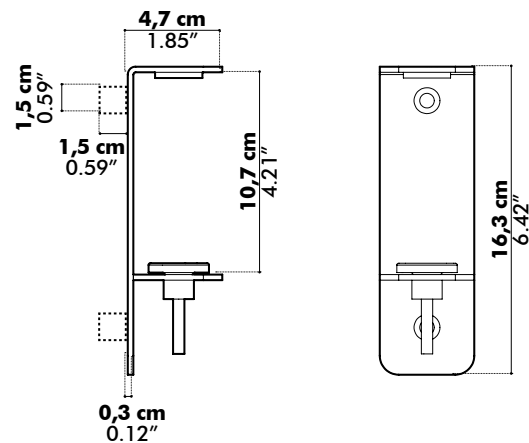

- L: Front: 100 cm ≤ 200 cm
39.37" ≤ 78.74"
- W: Side: 40 cm or 60 cm (measured at worktop level)
15.75" or 23.62"
- ✘ H: 52,5 cm, 62,5 cm or 72,5 cm
20.67", 24.61" or 28.54"
- D: 3,5 cm
1.38"

- ... Bicolor
- ... Fix L, L Plus, XL, XXL

Mounting positions XS

Side	40 cm 15.75"	60 cm 23.62"
Width Side	20 cm 7.87"	30 cm 11.81"

Mounting positions S | M | L | XL

	S	M	L	XL
Width	30 cm 11.81"	35 cm 13.78"	35 cm 13.78"	35 cm 13.78"
Side	40 cm 15.75"	60 cm 23.62"		
Width Side	20 cm 7.87"	30 cm 11.81"		

Fix L Plus

Worktop: 18 > 43 mm | 0.71" > 1.69"

Fix XL

Worktop: 28 > 57 mm | 1.10" > 2.24"

Fix XXL

Worktop: 72 mm > 98 mm | 2.83" > 3.86"

Acoustics

BuzziWrap