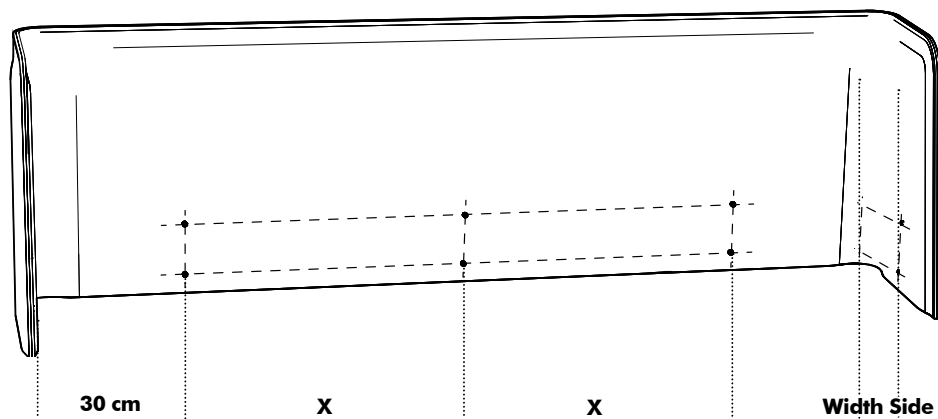

Mounting positions XS

Side	40 cm | 15.75"	60 cm | 23.62"
Width Side	20 cm | 7.87"	30 cm | 11.81"