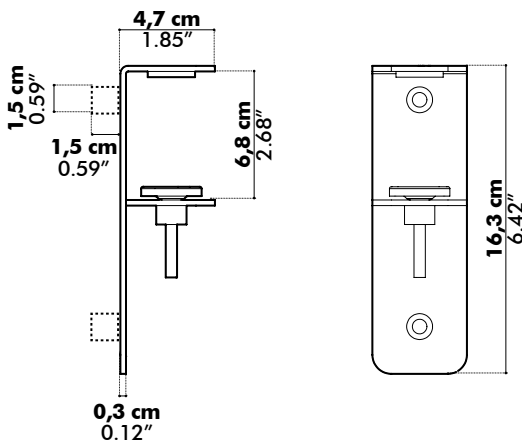

Fix XL

Worktop: 28 > 57 mm | 1.10" > 2.24"