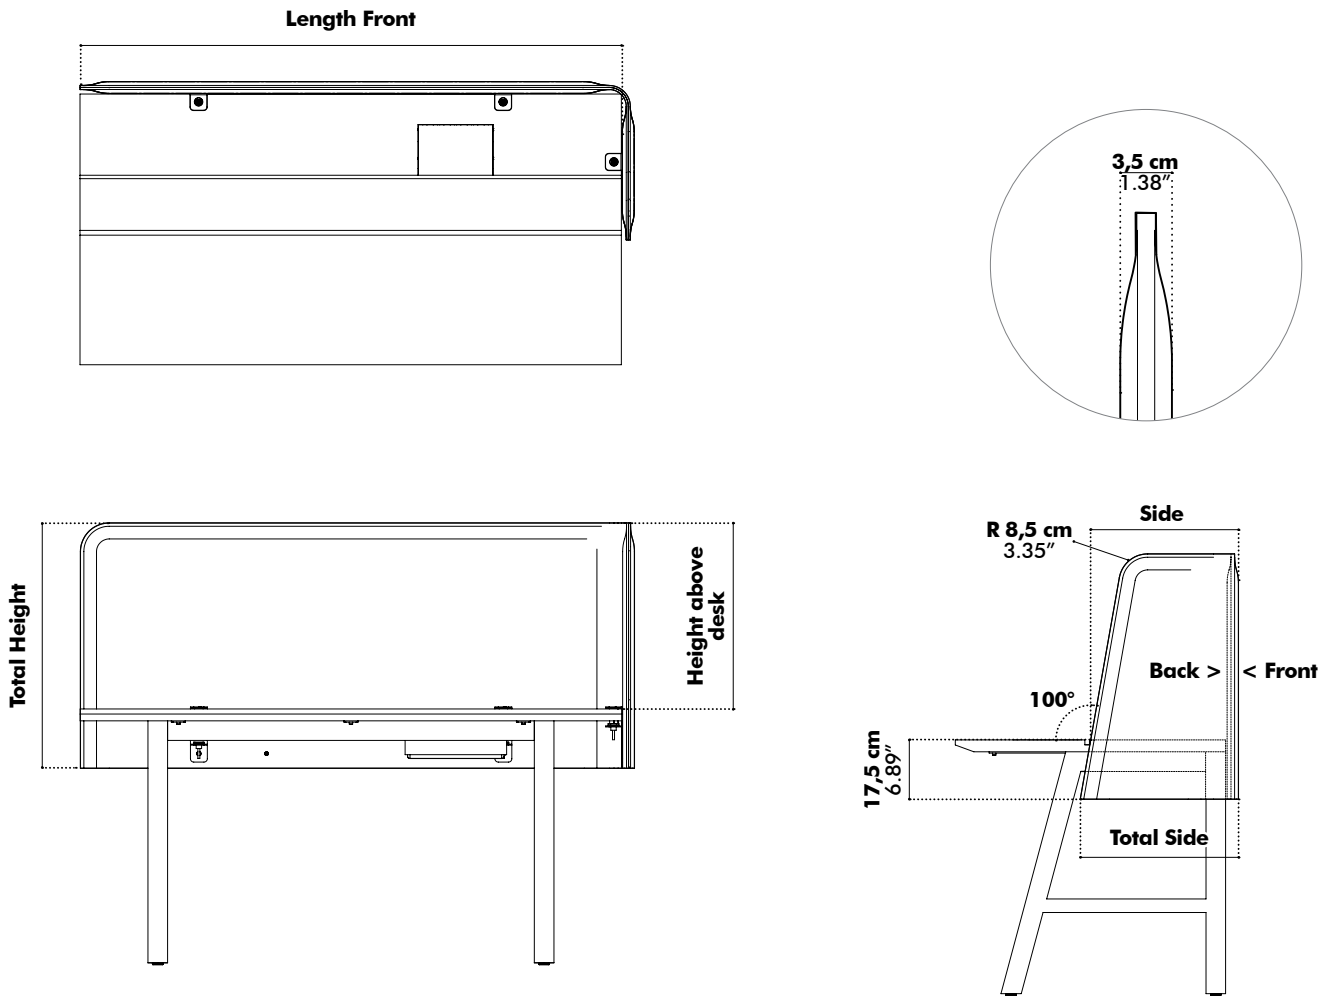

BuzziWrap Desk Right

Height above desk Total height	Side Total Side	Length Front XS ≤ 120 cm	Length Front S ≤ 140 cm	Length Front M ≤ 160 cm	Length Front L ≤ 180 cm	Length Front XL ≤ 200 cm
35 cm | 52,5 cm	40 cm | 46,5 cm	5,47 kg	5,94 kg	6,45 kg	7,02 kg	7,64 kg
	60 cm | 66,5 cm	5,94 kg	6,45 kg	7,02 kg	7,64 kg	8,26 kg
45 cm | 62,5 cm	40 cm | 46,5 cm	5,70 kg	6,19 kg	6,73 kg	7,33 kg	7,98 kg
	60 cm | 66,5 cm	6,19 kg	6,73 kg	7,33 kg	7,98 kg	8,63 kg
55 cm | 72,5 cm	40 cm | 46,5 cm	5,95 kg	6,46 kg	7,03 kg	7,65 kg	8,34 kg
	60 cm | 66,5 cm	6,46 kg	7,03 kg	7,65 kg	8,34 kg	9,03 kg

Height above desk Total height	Side Total Side	Length Front XS ≤ 47.24"	Length Front S ≤ 55.12"	Length Front M ≤ 62.99"	Length Front L ≤ 70.87"	Length Front XL ≤ 78.74"
13.78" | 20.67"	15.75" | 18.31"	12.06 lbs	13.10 lbs	14.22 lbs	15.48 lbs	16.84 lbs
	23.62" | 26.18"	13.10 lbs	14.22 lbs	15.48 lbs	16.84 lbs	18.21 lbs
17.72" | 24.61"	15.75" | 18.31"	12.57 lbs	13.65 lbs	14.84 lbs	16.16 lbs	17.59 lbs
	23.62" | 26.18"	13.65 lbs	14.84 lbs	16.16 lbs	17.59 lbs	19.03 lbs
21.65" | 28.54"	15.75" | 18.31"	13.12 lbs	14.24 lbs	15.50 lbs	16.87 lbs	18.39 lbs
	23.62" | 26.18"	14.24 lbs	15.50 lbs	16.87 lbs	18.39 lbs	19.91 lbs