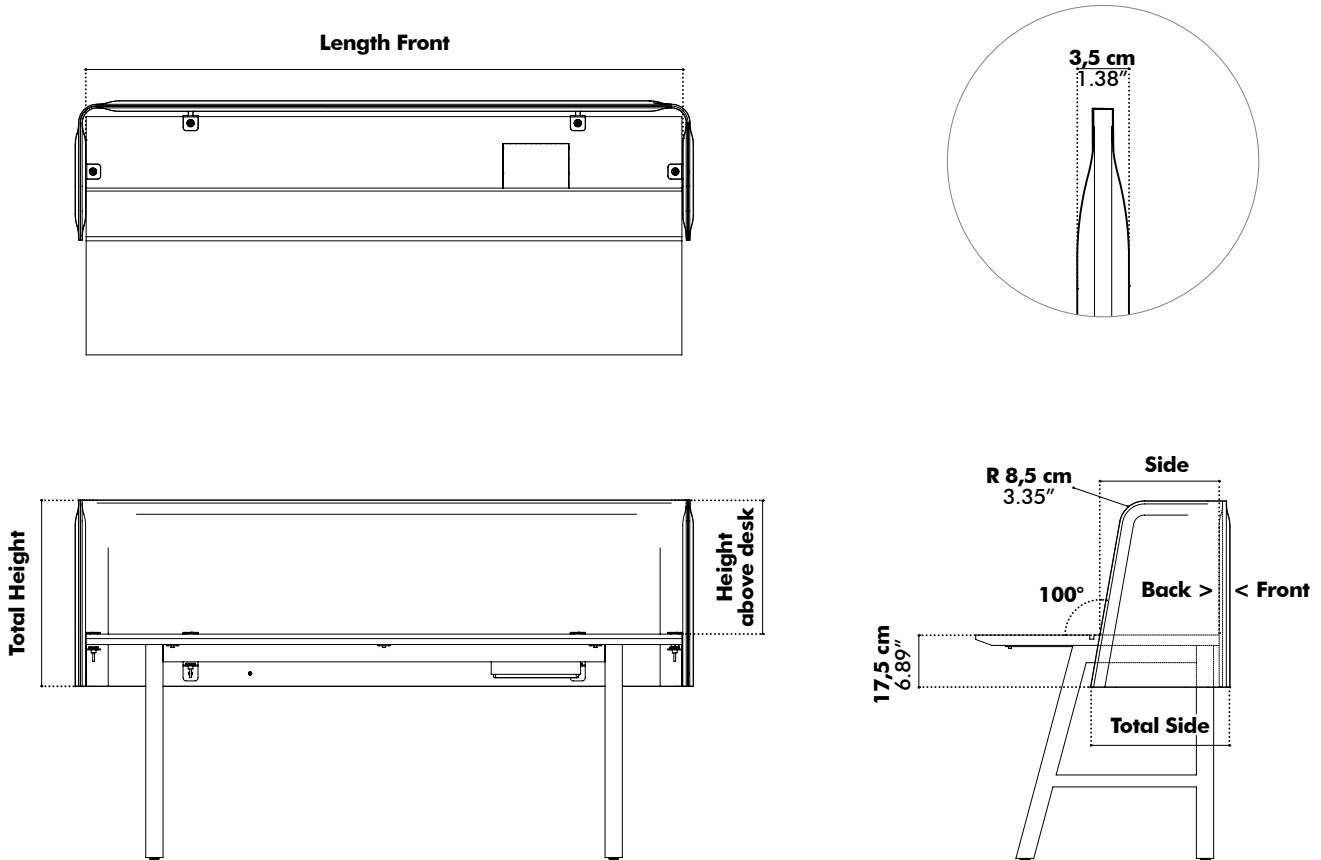

- L: Front: 100 cm ≤ 200 cm
39.37" ≤ 78.74"
- W: Side: 40 cm or 60 cm (measured at worktop level)
15.75" or 23.62"
- ✘ H: 52,5 cm, 62,5 cm or 72,5 cm
20.67", 24.61" or 28.54"
- D: 3,5 cm
1.38"

- ... Bicolor
- ... Fix L, L Plus, XL, XXL

Desk Full: 4 Fixes

Desk Left | Right: 3 Fixes

L: Worktop: 12 > 27 mm
0.47" > 1.06"

L Plus: Worktop: 18 > 43 mm
0.71" > 1.69"

XL: Worktop: 28 > 57 mm
1.10" > 2.24"

XXL: Worktop: 72 mm > 98 mm
2.83" > 3.86"

(XXL applicable for PicNic desk front side)

Distance holder

Additional distance holders can be mounted at the front side to provide space for electrical cables etc. (L 1,5 cm Ø 1,5 | L 0.59" Ø 0.59")

Dimensions

BuzziWrap Desk Full

Height above desk Total height	Side Total Side	Length Front XS ≤ 120 cm	Length Front S ≤ 140 cm	Length Front M ≤ 160 cm	Length Front L ≤ 180 cm	Length Front XL ≤ 200 cm
35 cm 52,5 cm	40 cm 46,5 cm	6,65 kg	7,44 kg	8,21 kg	9,01 kg	9,81
	60 cm 66,5 cm	8,21 kg	9,22 kg	10,38 kg	11,69 kg	-
45 cm 62,5 cm	40 cm 46,5 cm	6,82 kg	7,63 kg	8,43 kg	9,25 kg	10,07 kg
	60 cm 66,5 cm	8,43 kg	9,47 kg	10,66 kg	12,01 kg	-
55 cm 72,5 cm	40 cm 46,5 cm	6,93 kg	7,76 kg	8,57 kg	9,41 kg	10,25 kg
	60 cm 66,5 cm	8,57 kg	9,64 kg	10,84 kg	12,22 kg	-

Mounting positions XS

Side	40 cm 15.75"	60 cm 23.62"
Width Side	20 cm 7.87"	30 cm 11.81"

Mounting positions S | M | L | XL

	S	M	L	XL
Width	30 cm 11.81"	35 cm 13.78"	35 cm 13.78"	35 cm 13.78"
Side	40 cm 15.75"	60 cm 23.62"		
Width Side	20 cm 7.87"	30 cm 11.81"		