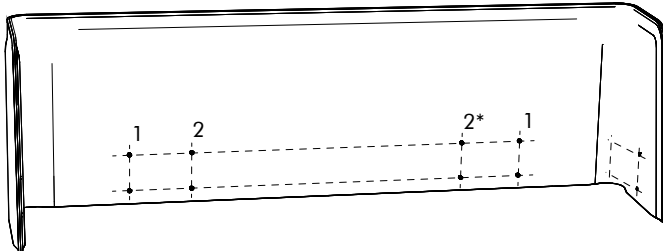

Composition

Mounting positions

There are two different fix mounting positions provided on the front side to accommodate your worktop.

* not for size XS