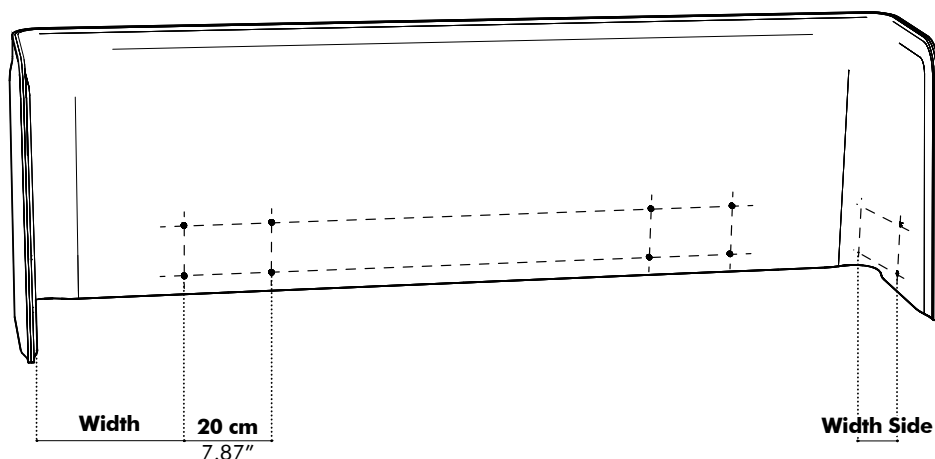

Mounting positions S | M | L | XL

	S	M	L	XL
Width	30 cm | 11.81"	35 cm | 13.78"	35 cm | 13.78"	35 cm | 13.78"
Side	40 cm | 15.75"	60 cm | 23.62"		
Width Side	20 cm | 7.87"	30 cm | 11.81"