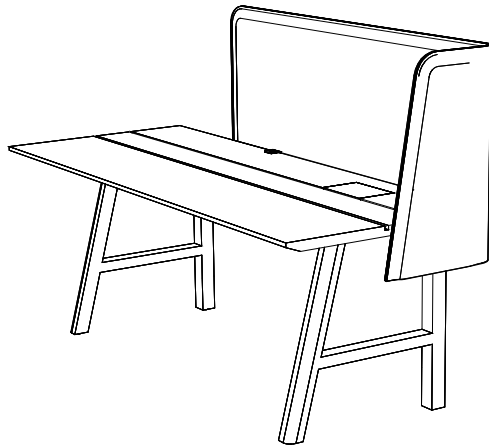

BuzziWrap Desk Right