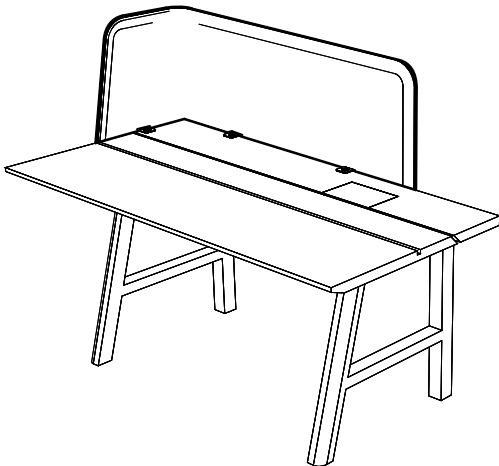

BuzziWrap Desk Left

- Cover: BuzziFelt
- Core: honeycomb cardboard + poplar wood
- Profile: plastic
- Fix: powder coated metal black (RAL 9005), white (RAL 9010) or alu color (RAL 9006)

- L: Front: 100 cm ≤ 200 cm
  39.37" ≤ 78.74"
- W: Side: 40 cm or 60 cm (measured at worktop level)
  15.75" or 23.62"
- ✘ H: 52,5 cm, 62,5 cm or 72,5 cm
  20.67", 24.61" or 28.54"
- D: 3,5 cm
  1.38"

- ... Bicolor
- ... Fix L, L Plus, XL, XXL