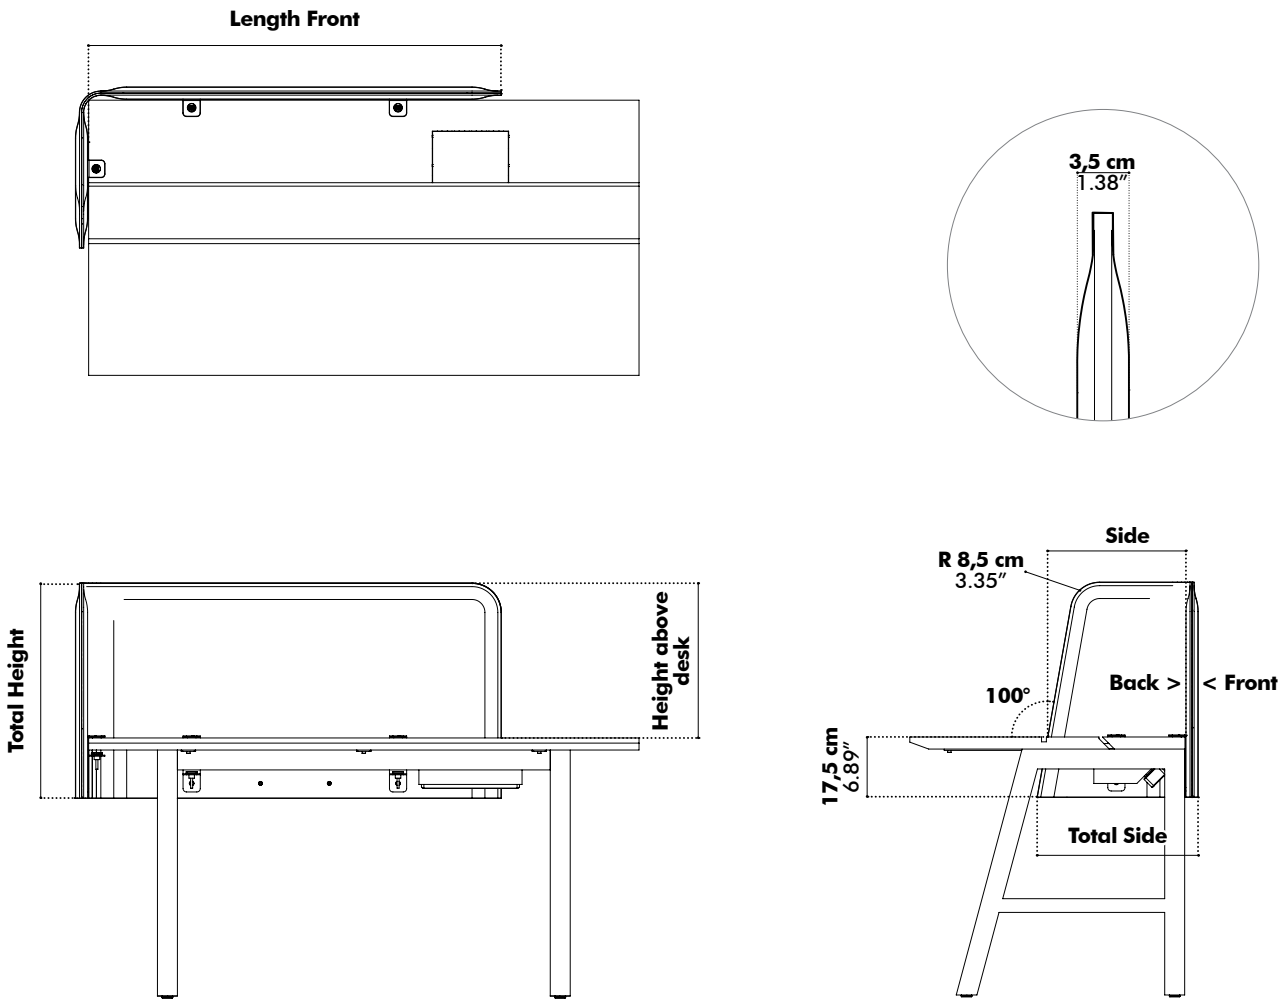

BuzziWrap Desk Left

Height above desk Total height	Side Total Side	Length Front XS ≤ 120 cm	Length Front S ≤ 140 cm	Length Front M ≤ 160 cm	Length Front L ≤ 180 cm	Length Front XL ≤ 200 cm
35 cm | 52,5 cm	40 cm | 46,5 cm	5,47 kg	5,94 kg	6,45 kg	7,02 kg	7,64 kg
	60 cm | 66,5 cm	5,94 kg	6,45 kg	7,02 kg	7,64 kg	8,26 kg
45 cm | 62,5 cm	40 cm | 46,5 cm	5,70 kg	6,19 kg	6,73 kg	7,33 kg	7,98 kg
	60 cm | 66,5 cm	6,19 kg	6,73 kg	7,33 kg	7,98 kg	8,63 kg
55 cm | 72,5 cm	40 cm | 46,5 cm	5,95 kg	6,46 kg	7,03 kg	7,65 kg	8,34 kg
	60 cm | 66,5 cm	6,46 kg	7,03 kg	7,65 kg	8,34 kg	9,03 kg

Height above desk Total height	Side Total Side	Length Front XS ≤ 47.24"	Length Front S ≤ 55.12"	Length Front M ≤ 62.99"	Length Front L ≤ 70.87"	Length Front XL ≤ 78.74"
13.78" | 20.67"	15.75" | 18.31"	12.06 lbs	13.10 lbs	14.22 lbs	15.48 lbs	16.84 lbs
	23.62" | 26.18"	13.10 lbs	14.22 lbs	15.48 lbs	16.84 lbs	18.21 lbs
17.72" | 24.61"	15.75" | 18.31"	12.57 lbs	13.65 lbs	14.84 lbs	16.16 lbs	17.59 lbs
	23.62" | 26.18"	13.65 lbs	14.84 lbs	16.16 lbs	17.59 lbs	19.03 lbs
21.65" | 28.54"	15.75" | 18.31"	13.12 lbs	14.24 lbs	15.50 lbs	16.87 lbs	18.39 lbs
	23.62" | 26.18"	14.24 lbs	15.50 lbs	16.87 lbs	18.39 lbs	19.91 lbs