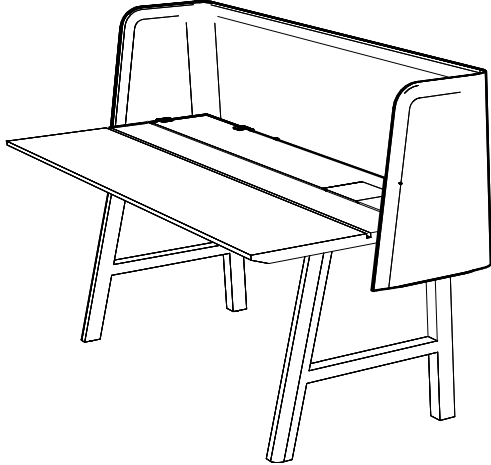


BuzziWrap Desk

Product Specification Sheet

This document contains technical information about the BuzziWrap Desk

www.buzzi.space

Acoustic desk panel for existing desks

BuzziWrap Desk is a shield for noise and visual distractions. As it wraps around your desk, it converts a plain worktop into a cocoon while hiding the typical cable clutter on the backside of your table. It's easy to install, and thanks to its various sizes and fix positions, it can be attached to almost any existing desk. In combination with the colorful palette of BuzziFelt, it will brighten up your day in silence.

Configurations

BuzziWrap Desk Full

- Cover: BuzziFelt
- Core: honeycomb cardboard + poplar wood
- Profile: plastic
- Fix: powder coated metal black (RAL 9005), white (RAL 9010) or alu color (RAL 9006)

- L: Front: 100 cm ≤ 200 cm
39.37" ≤ 78.74"
- W: Side: 40 cm or 60 cm (measured at worktop level)
15.75" or 23.62"
- ✘ H: 52,5 cm, 62,5 cm or 72,5 cm
20.67", 24.61" or 28.54"
- D: 3,5 cm
1.38"