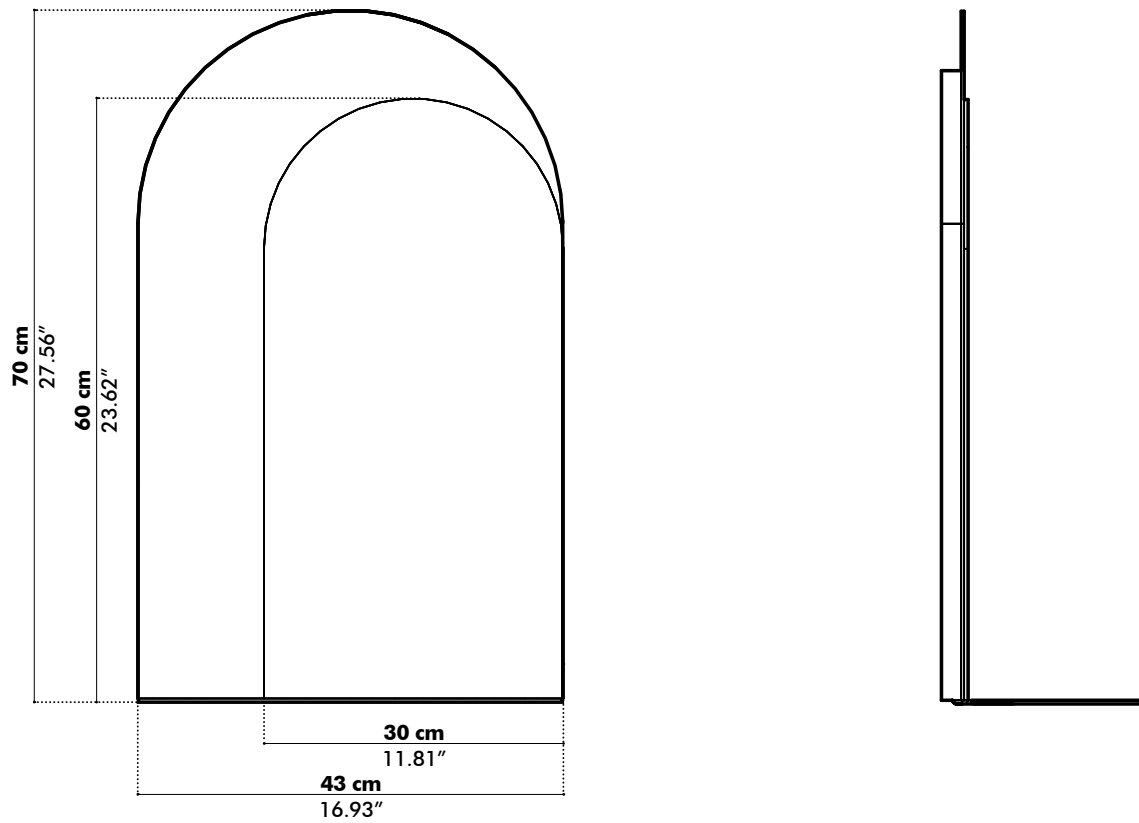

Dimensions

BuzziMirage M